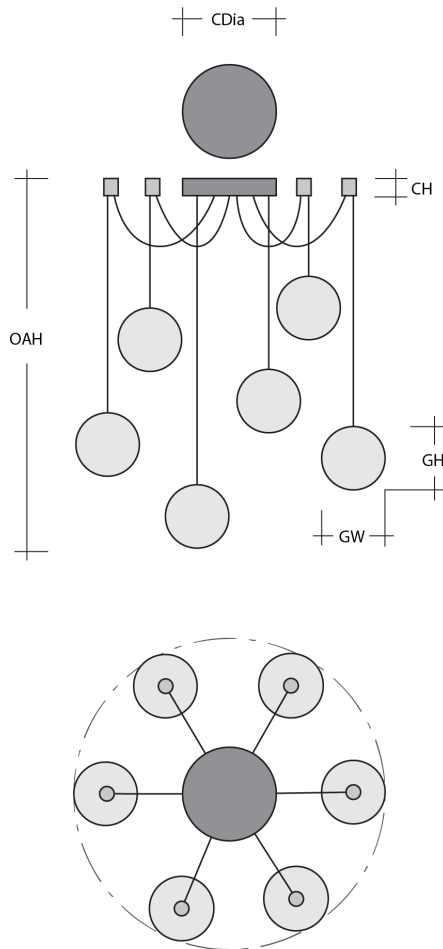

Clear (C)

Smoke (S)

Suspension

Diamond
Chain (CH1)

Oval Chain
(CH2)

Rectangular
Chain (CH3)

Product Notes - PLEASE READ:

- All Hammerton Studio fixtures are handcrafted by artisans. Subtle imperfections reflect the mark of the maker and should be expected.
- This product may incorporate both steel and aluminum material. Transparent finishes may vary between steel and aluminum components.
- Products incorporating artisan blown and cast glass may create dramatic patterns of light and shadow on surrounding surfaces. While this is often desirable, shadowing can be minimized by adding recessed ceiling light to the installation area.

General Notes:

- Visit studio.hammerton.com to read our complete warranty.
- All dimensions are in inches unless otherwise noted. Dimensions may vary up to 7/8".

Revision date: 2025-10-14

Scan for Product &
Install Info

Vessel Round Chain 6pc Swag Multi-Pendant

Product Dimensions *Dimensions may vary up to 7/8"*

Overall Height	OAH	20.4 – 60 in
Canopy Height	CH	0.8 in
Canopy Diameter	CDia	6 in
Notes	Individual pendant length adjustable from 20.4" to 60", dependent on installation.	

Glass Dimensions

Large Qty		2
Large Glass Height	GH	13 in
Large Glass Width	GW	6.2 in
Medium Qty		2
Medium Glass Height	GH	9.9 in
Medium Glass Width	GW	4.7 in
Small Qty		2
Small Glass Height	GH	5.5 in
Small Glass Width	GW	6.9 in