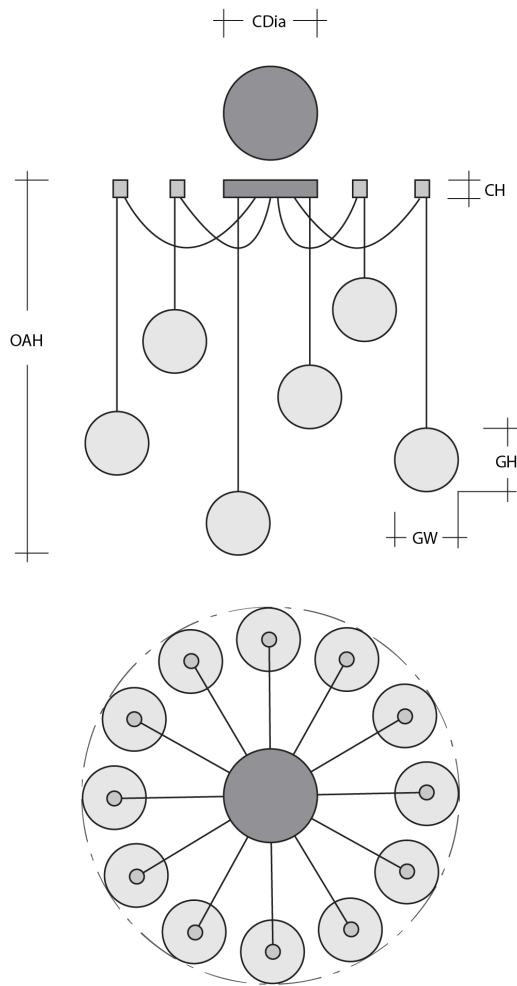

Clear (C)

Smoke (S)

Suspension

Diamond
Chain (CH1)

Oval Chain
(CH2)

Rectangular
Chain (CH3)

Product Notes - PLEASE READ:

- All Hammerton Studio fixtures are handcrafted by artisans. Subtle imperfections reflect the mark of the maker and should be expected.
- This product may incorporate both steel and aluminum material. Transparent finishes may vary between steel and aluminum components.
- Products incorporating artisan blown and cast glass may create dramatic patterns of light and shadow on surrounding surfaces. While this is often desirable, shadowing can be minimized by adding recessed ceiling light to the installation area.

General Notes:

- Visit studio.hammerton.com to read our complete warranty.
- All dimensions are in inches unless otherwise noted. Dimensions may vary up to 7/8".

Revision date: 2025-10-14

Scan for Product &
[Install Info](#)

Vessel Round Chain 12pc Swag Multi-Pendant

Product Dimensions *Dimensions may vary up to 7/8"*

Overall Height	OAH	21.7 – 60 in
Canopy Height	CH	2.1 in
Canopy Diameter	CDia	9 in
Notes	Individual pendant length adjustable from 21.7" to 60", dependent on installation.	

Glass Dimensions

Large Qty		4
Large Glass Height	GH	13 in
Large Glass Width	GW	6.2 in
Medium Qty		4
Medium Glass Height	GH	9.9 in
Medium Glass Width	GW	4.7 in
Small Qty		4
Small Glass Height	GH	5.5 in
Small Glass Width	GW	6.9 in