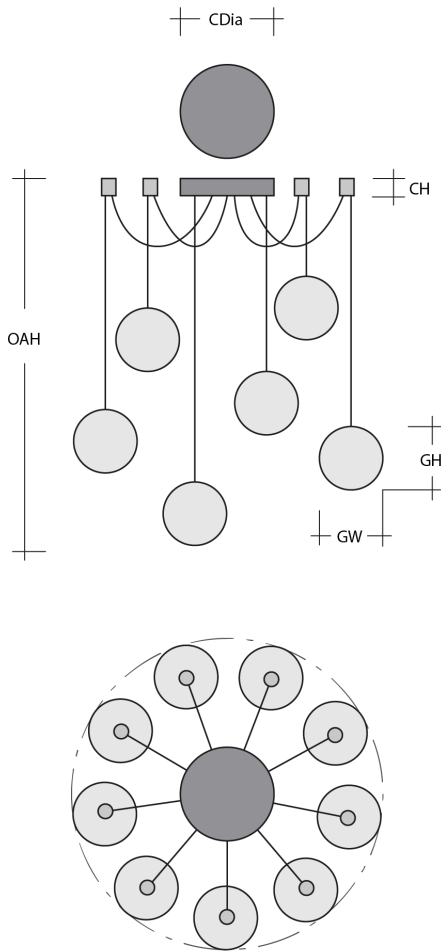

Rectangular
Chain (CH3)

Glass Options

Amber (A)

Clear (C)

Smoke (S)

Opal White
(WL)

Product Notes - PLEASE READ:

- All Hammerton Studio fixtures are handcrafted by artisans. Subtle imperfections reflect the mark of the maker and should be expected.
- This product may incorporate both steel and aluminum material. Transparent finishes may vary between steel and aluminum components.
- Products incorporating artisan blown and cast glass may create dramatic patterns of light and shadow on surrounding surfaces. While this is often desirable, shadowing can be minimized by adding recessed ceiling light to the installation area.

General Notes:

- Visit studio.hammerton.com to read our complete warranty.
- All dimensions are in inches unless otherwise noted. Dimensions may vary up to 7/8".

Revision date: 2025-10-14

Scan for Product &
[Install Info](#)

Gaia Round Chain 9pc Swag Multi-Pendant

Product Dimensions *Dimensions may vary up to 7/8"*

Overall Height	OAH	19 – 60 in
Canopy Height	CH	2.1 in
Canopy Diameter	CDia	9 in
Notes	Individual pendant length adjustable from 19" to 60", dependent on installation.	

Glass Dimensions

Large Qty		3
Large Glass Height	GH	10 in
Large Glass Width	GW	10.3 in
Medium Qty		3
Medium Glass Height	GH	7.2 in
Medium Glass Width	GW	7.6 in
Small Qty		3
Small Glass Height	GH	5.5 in
Small Glass Width	GW	6.9 in