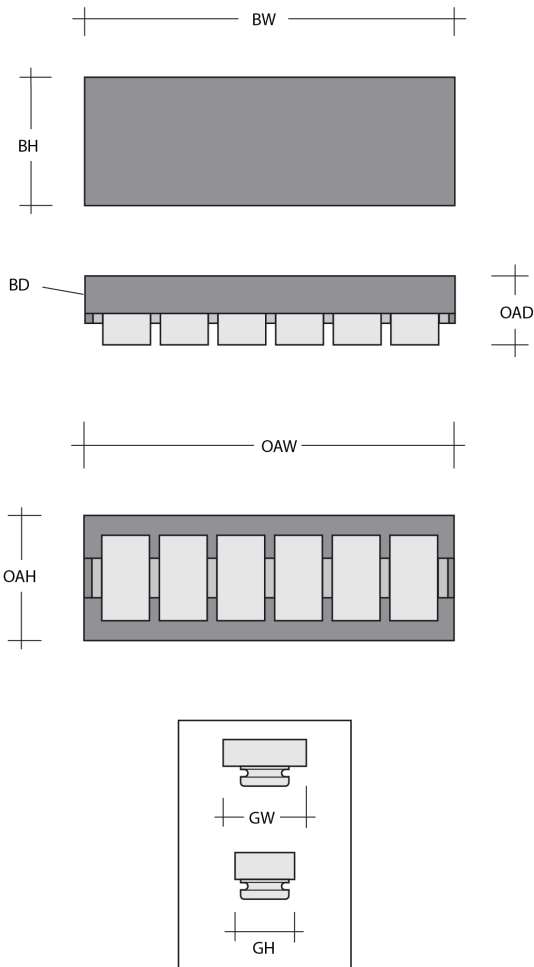

Matching
Panel (000)

Light Oak
(W01)

Dark Oak
(W02)

Product Notes - PLEASE READ:

- All Hammerton Studio fixtures are handcrafted by artisans. Subtle imperfections reflect the mark of the maker and should be expected.
- This product may incorporate both steel and aluminum material. Transparent finishes may vary between steel and aluminum components.
- Products incorporating artisan blown and cast glass may create dramatic patterns of light and shadow on surrounding surfaces. While this is often desirable, shadowing can be minimized by adding recessed ceiling light to the installation area.

[Scan for Product & Install Info](#)

General Notes:

- Visit studio.hammerton.com to read our complete warranty.
- All dimensions are in inches unless otherwise noted. Dimensions may vary up to 7/8".

Revision date: 2025-06-13

Tessera Vanity - Medium

Product Dimensions *Dimensions may vary up to 7/8"*

Overall Height	OAH	5.1 in
Overall Width	OAW	24.8 in
Overall Depth	OAD	3.2 – 4.4 in
Backplate Height	BH	5.1 in
Backplate Width	BW	24.8 in
Backplate Depth	BD	2.5 in
Notes		Fixture and Glass dimensions will vary based on glass option selection