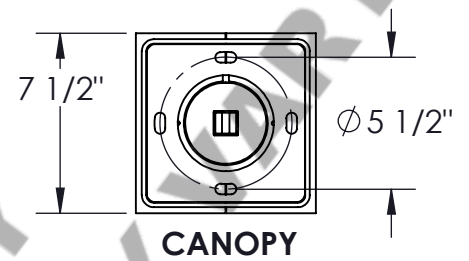

Approved By:

Product #: CH2133

Date: 8/31/2016

Mounting Style: FLAT	Electrical Type: INCANDESCENT
Approximate lbs.: 62	Bulb Qty: 4 Wattage: 60
Finish: SEE WEBSITE FOR OPTIONS	Voltage: 120
Top Diffuser: OPEN	Socket Type: SMALL
Bottom Diffuser: OPEN	UL Location: DRY