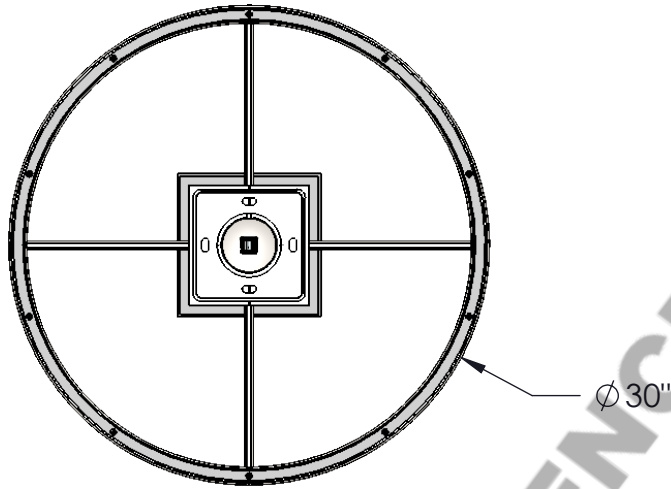

Approved By:

Product #: CH2133

Date: 8/31/2016

Mounting Style: FLAT	Electrical Type: INCANDESCENT
Approximate lbs.: 62	Bulb Qty: 4 Wattage: 60
Finish: SEE WEBSITE FOR OPTIONS	Voltage: 120
Top Diffuser: OPEN	Socket Type: SMALL
Bottom Diffuser: OPEN	UL Location: DRY