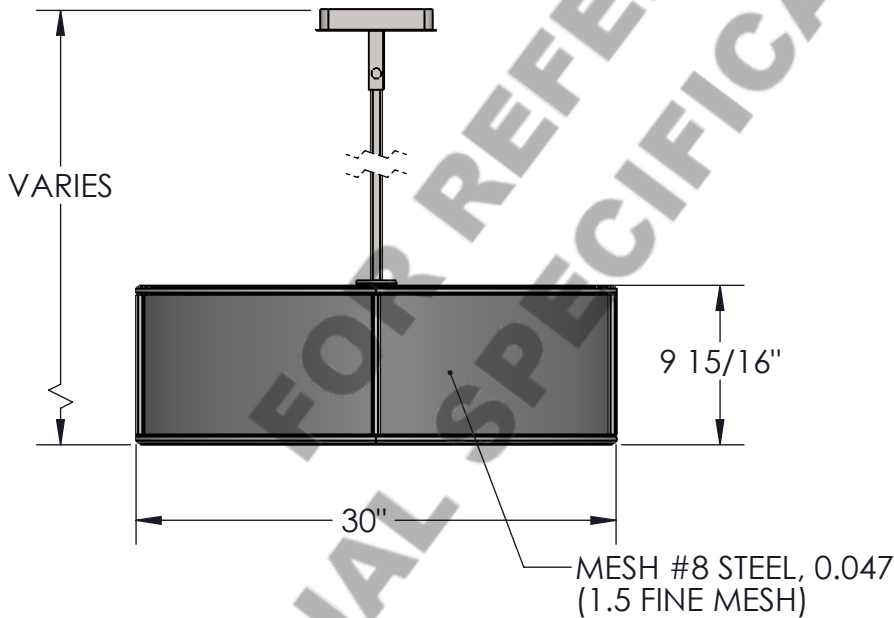

Approved By:

Product #: CH2133

Date: 8/31/2016

Mounting Style: FLAT	Electrical Type: INCANDESCENT
Approximate lbs.: 62	Bulb Qty: 4 Wattage: 60
Finish: SEE WEBSITE FOR OPTIONS	Voltage: 120
Top Diffuser: OPEN	Socket Type: SMALL
Bottom Diffuser: OPEN	UL Location: DRY