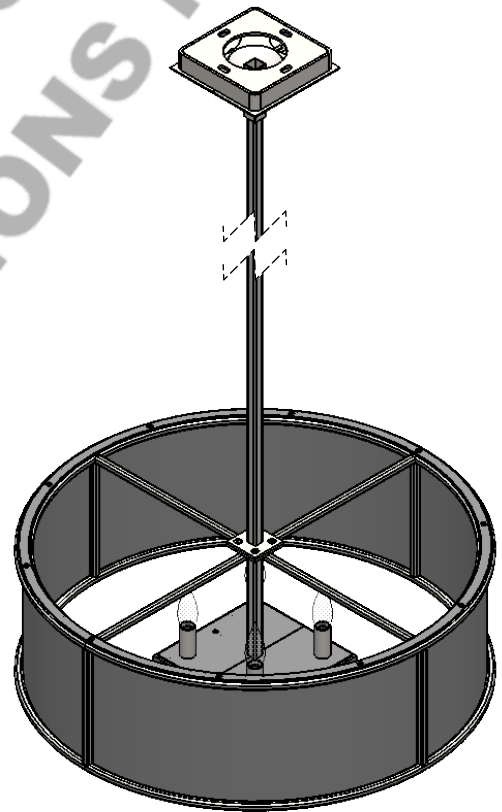

Approved By:

Product #: CH2133

Date: 8/31/2016

Mounting Style: FLAT	Electrical Type: INCANDESCENT
Approximate lbs.: 62	Bulb Qty: 4 Wattage: 60
Finish: SEE WEBSITE FOR OPTIONS	Voltage: 120
Top Diffuser: OPEN	Socket Type: SMALL
Bottom Diffuser: OPEN	UL Location: DRY

All fixtures created by Hammerton are handcrafted by artisans—dimensions may vary.

© Copyright 2015. All rights in design, detail or invention of this drawing are reserved as the property of Hammerton. Any imitation or adaptation without written consent is strictly prohibited.