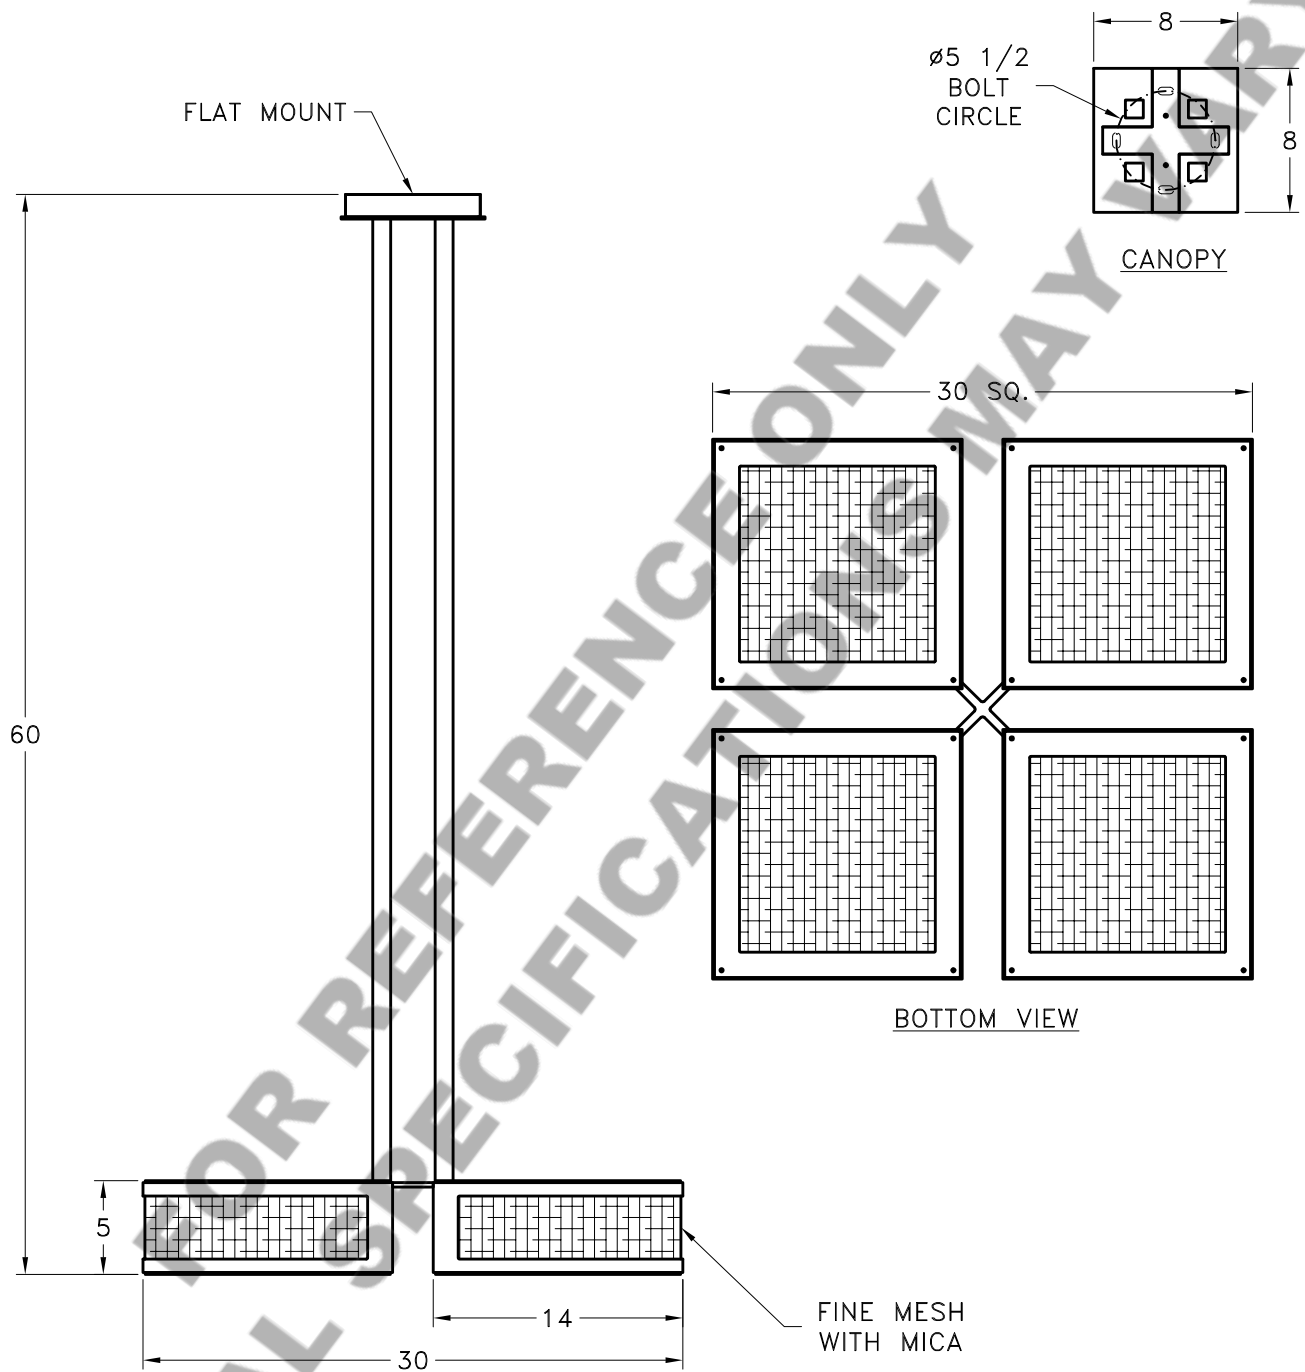

Location:

Product #: CH2145

Visit hammerton.com for product options and specifications.

Mounting Style: A	Electrical Type: INCANDESCENT	
Approximate lbs.: 80	Bulb Qty: 8 Wattage: 60	
Finish: SEE WEB SITE FOR OPTIONS	Voltage: 120	
Top Diffuser: OPEN	Socket Type: MEDIUM	
Bottom Diffuser: FINE MESH WITH MICA	UL Location: DRY	

All fixtures created by Hammerton are handcrafted by artisans. Dimensions may vary up to 1/8".

©Copyright 2012. All rights in design, detail or invention of this drawing are reserved as the property of Hammerton. Any imitation or adaptation without written consent is strictly prohibited.