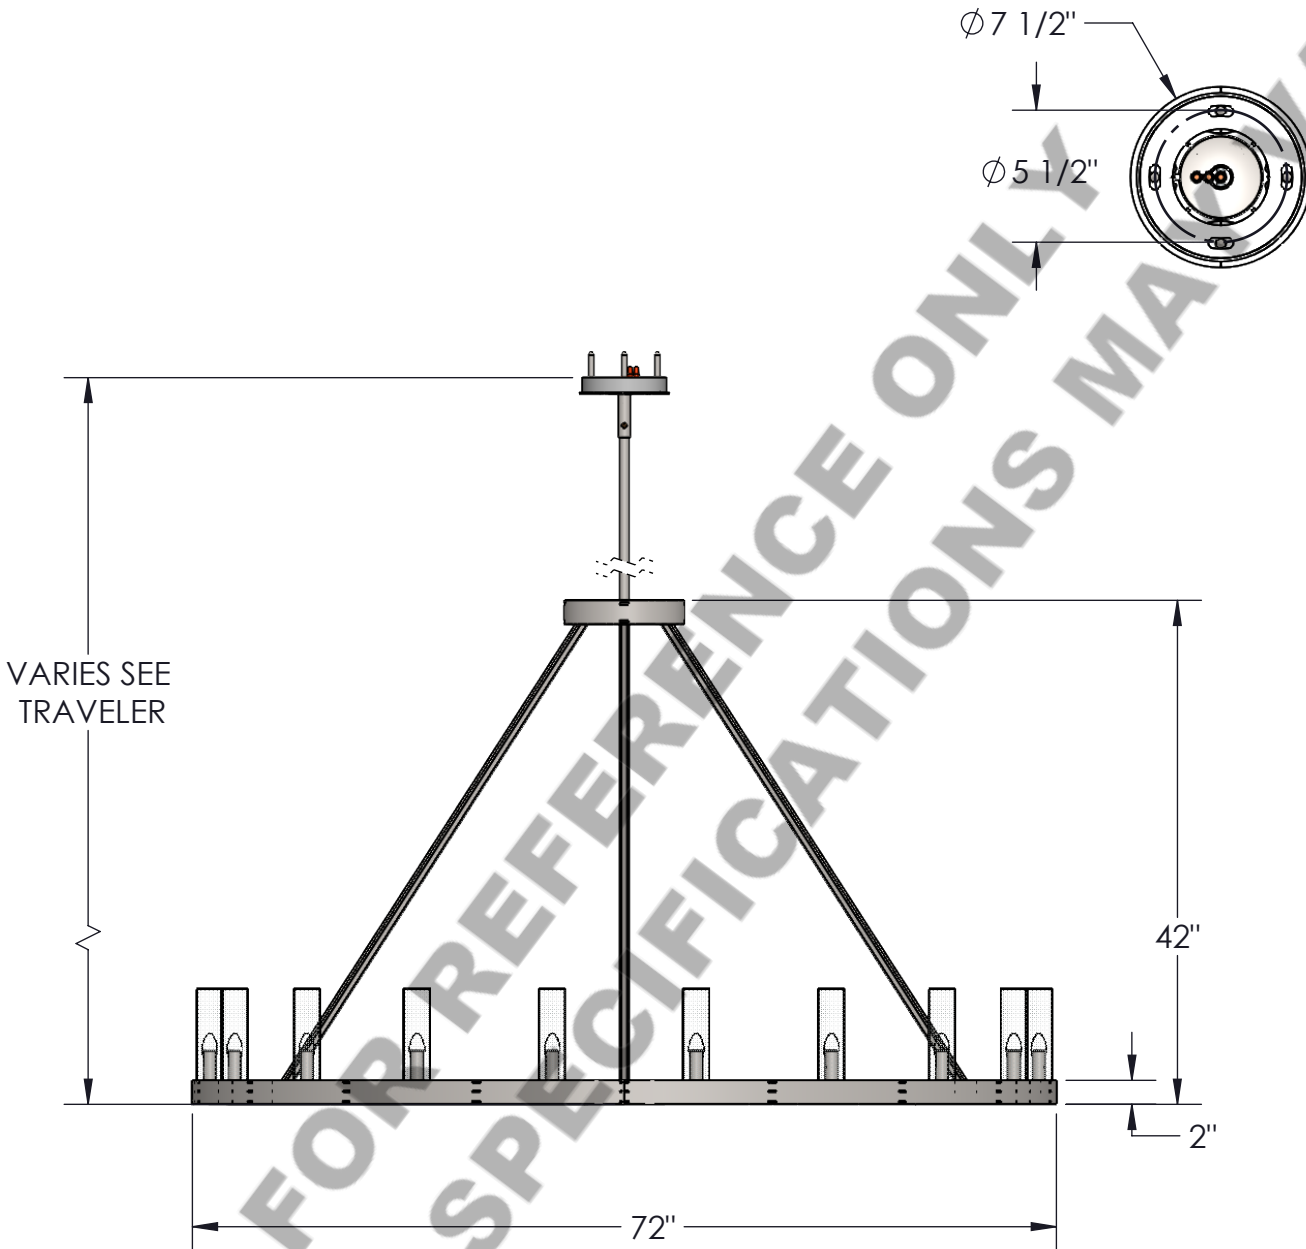

Approved By:

Product #: CH2250

Date:

Mounting Style: FLAT	Electrical Type: INCANDESCENT
Approximate lbs.: 109	Bulb Qty: 18 Wattage: 60
Finish: SEE WEBSITE FOR OPTIONS	Voltage: 120
Top Diffuser: OPEN	Socket Type: E12
Bottom Diffuser: N/A	UL Location: DRY

Mounting Detail

CAUTION

HARDWARE PACKET "A"
MOUNTS DIRECTLY TO BUILDING
STRUCTURE.