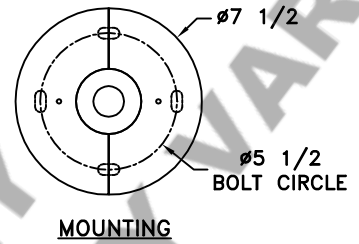

Location:

Product #: CH2254-L

BOTTOM VIEW
NOT TO SCALE

MOUNTING

Visit hammerton.com for product options and specifications.

Mounting Style: A	Electrical Type: INCANDESCENT
Approximate lbs.: 600	Bulb Qty: 8 Wattage: 75
Finish: SEE WEB SITE FOR OPTIONS	Voltage: 120
Top Diffuser: OPEN	Socket Type: MEDIUM
Bottom Diffuser: SAME AS LENS	UL Location: DRY

Mounting Detail

CAUTION
HARDWARE PACKET "A"
MOUNTS DIRECTLY TO
BUILDING STRUCTURE.

All fixtures created by Hammerton are handcrafted by artisans. Dimensions may vary up to 7/8".

©Copyright 2016. All rights in design, detail or invention of this drawing are reserved as the property of Hammerton. Any imitation or adaptation without written consent is strictly prohibited.