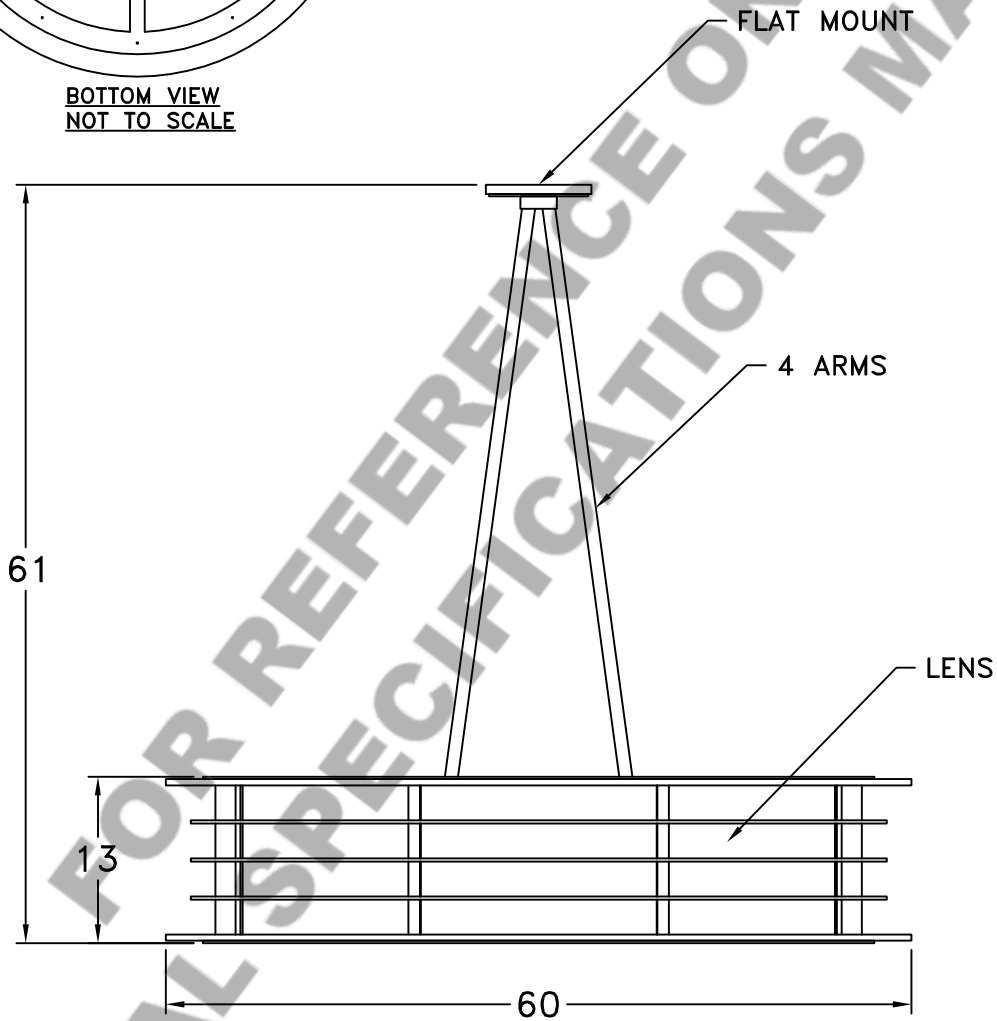

Location:

Product #: CH2254-L

BOTTOM VIEW
NOT TO SCALE

MOUNTING

Visit hammerton.com for product options and specifications.

Mounting Style: A	Electrical Type: INCANDESCENT
Approximate lbs.: 600	Bulb Qty: 8 Wattage: 75
Finish: SEE WEB SITE FOR OPTIONS	Voltage: 120
Top Diffuser: OPEN	Socket Type: MEDIUM
Bottom Diffuser: SAME AS LENS	UL Location: DRY

Mounting Detail

CAUTION
HARDWARE PACKET "A"
MOUNTS DIRECTLY TO
BUILDING STRUCTURE.

All fixtures created by Hammerton are handcrafted by artisans. Dimensions may vary up to 7/8".

©Copyright 2016. All rights in design, detail or invention of this drawing are reserved as the property of Hammerton. Any imitation or adaptation without written consent is strictly prohibited.