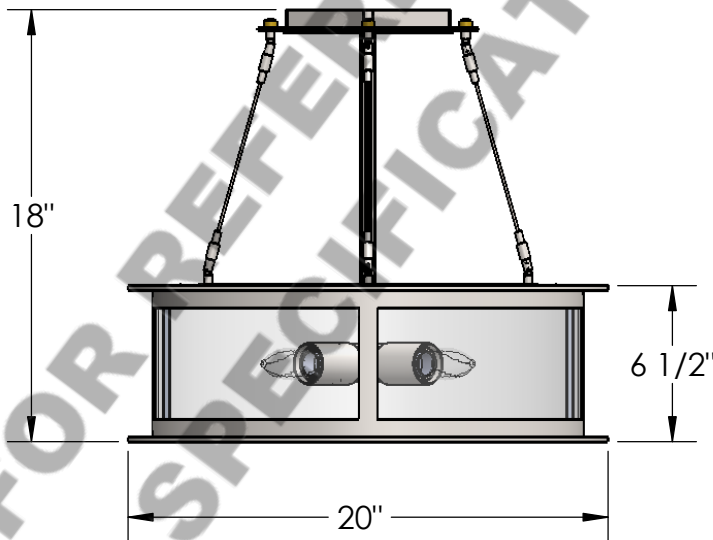

Approved By:

Product #: CH2265

Date: 9/11/2017

BOTTOM VIEW

MOUNTING
DETAIL

Mounting Style: J	Electrical Type: INCANDESCENT
Approximate lbs.: 30	Bulb Qty: 4 Wattage: 60
Finish: SEE WEBSITE FOR OPTIONS	Voltage: 120
Top Diffuser: OPEN	Socket Type: E26
Bottom Diffuser: SAME AS LENS	UL Location: DRY

Mounting Detail

UL APPROVED
J-BOX

CAUTION

HARDWARE PACKET "J"
MOUNTS DIRECTLY TO J-BOX.

All fixtures created by Hammerton are handcrafted by artisans—dimensions may vary.

© Copyright 2015. All rights in design, detail or invention of this drawing are reserved as the property of Hammerton. Any imitation or adaptation without written consent is strictly prohibited.