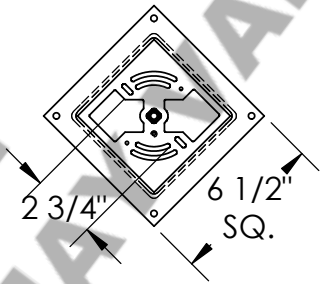

Approved By:

Product #: CH2265

Date: 9/11/2017

BOTTOM VIEW

MOUNTING
DETAIL

Mounting Style: J	Electrical Type: INCANDESCENT
Approximate lbs.: 30	Bulb Qty: 4 Wattage: 60
Finish: SEE WEBSITE FOR OPTIONS	Voltage: 120
Top Diffuser: OPEN	Socket Type: E26
Bottom Diffuser: SAME AS LENS	UL Location: DRY

Mounting Detail

UL APPROVED
J-BOX

CAUTION

HARDWARE PACKET "J"
MOUNTS DIRECTLY TO J-BOX.

All fixtures created by Hammerton are handcrafted by artisans—dimensions may vary.

© Copyright 2015. All rights in design, detail or invention of this drawing are reserved as the property of Hammerton. Any imitation or adaptation without written consent is strictly prohibited.