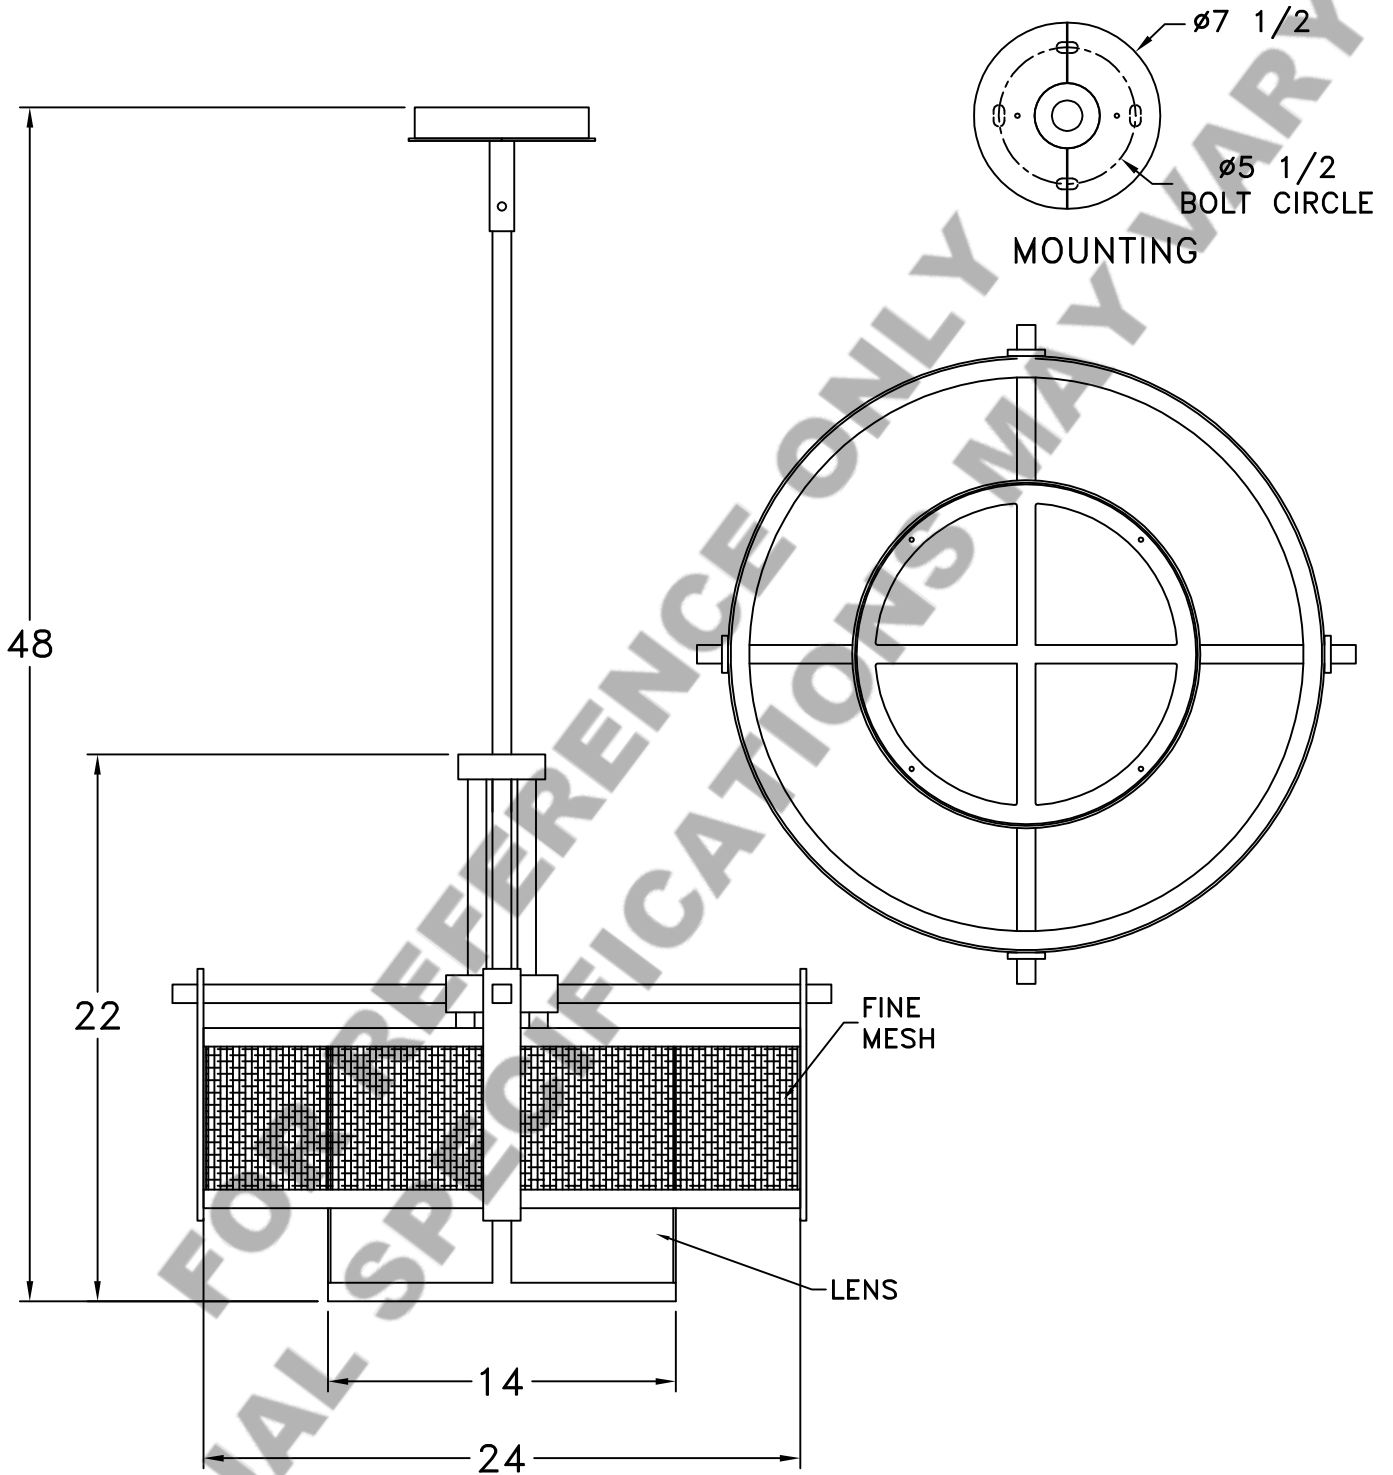

Location:

Product #: CH2266

Visit hammerton.com for product options and specifications.

Mounting Style: FLAT	Electrical Type: INCANDESCENT
Approximate lbs.: 95	Bulb Qty: 4 Wattage: 60
Finish: SEE WEB SITE FOR OPTIONS	Voltage: 120
Top Diffuser: OPEN	Socket Type: MEDIUM
Bottom Diffuser: SAME AS LENS	UL Location: DRY

CAUTION

HARDWARE PACKET "A" MOUNTS DIRECTLY TO BUILDING STRUCTURE.

All fixtures created by Hammerton are handcrafted by artisans. Dimensions may vary up to $\frac{7}{8}$ ".

©Copyright 2016. All rights in design, detail or invention of this drawing are reserved as the property of Hammerton. Any imitation or adaptation without written consent is strictly prohibited.