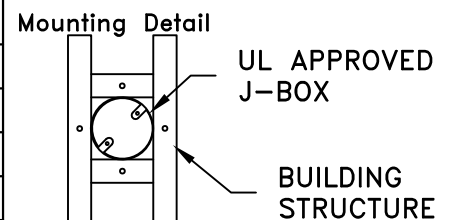

Location:

Product #: CH2299

CANOPY

Visit hammerton.com for product options and specifications.

Mounting Style: FLAT	Electrical Type: INCANDESCENT
Approximate lbs.: 75	Bulb Qty: 6 Wattage: 13
Finish: SEE WEB SITE FOR OPTIONS	Voltage: 120
Top Diffuser: OPEN	Socket Type: MEDIUM
Bottom Diffuser: SAME AS LENS	UL Location: DRY

CAUTION

HARDWARE PACKET "A"
MOUNTS DIRECTLY TO
BUILDING STRUCTURE.

All fixtures created by Hammerton are handcrafted by artisans. Dimensions may vary up to 7/8".

©Copyright 2016. All rights in design, detail or invention of this drawing are reserved as the property of Hammerton. Any imitation or adaptation without written consent is strictly prohibited.