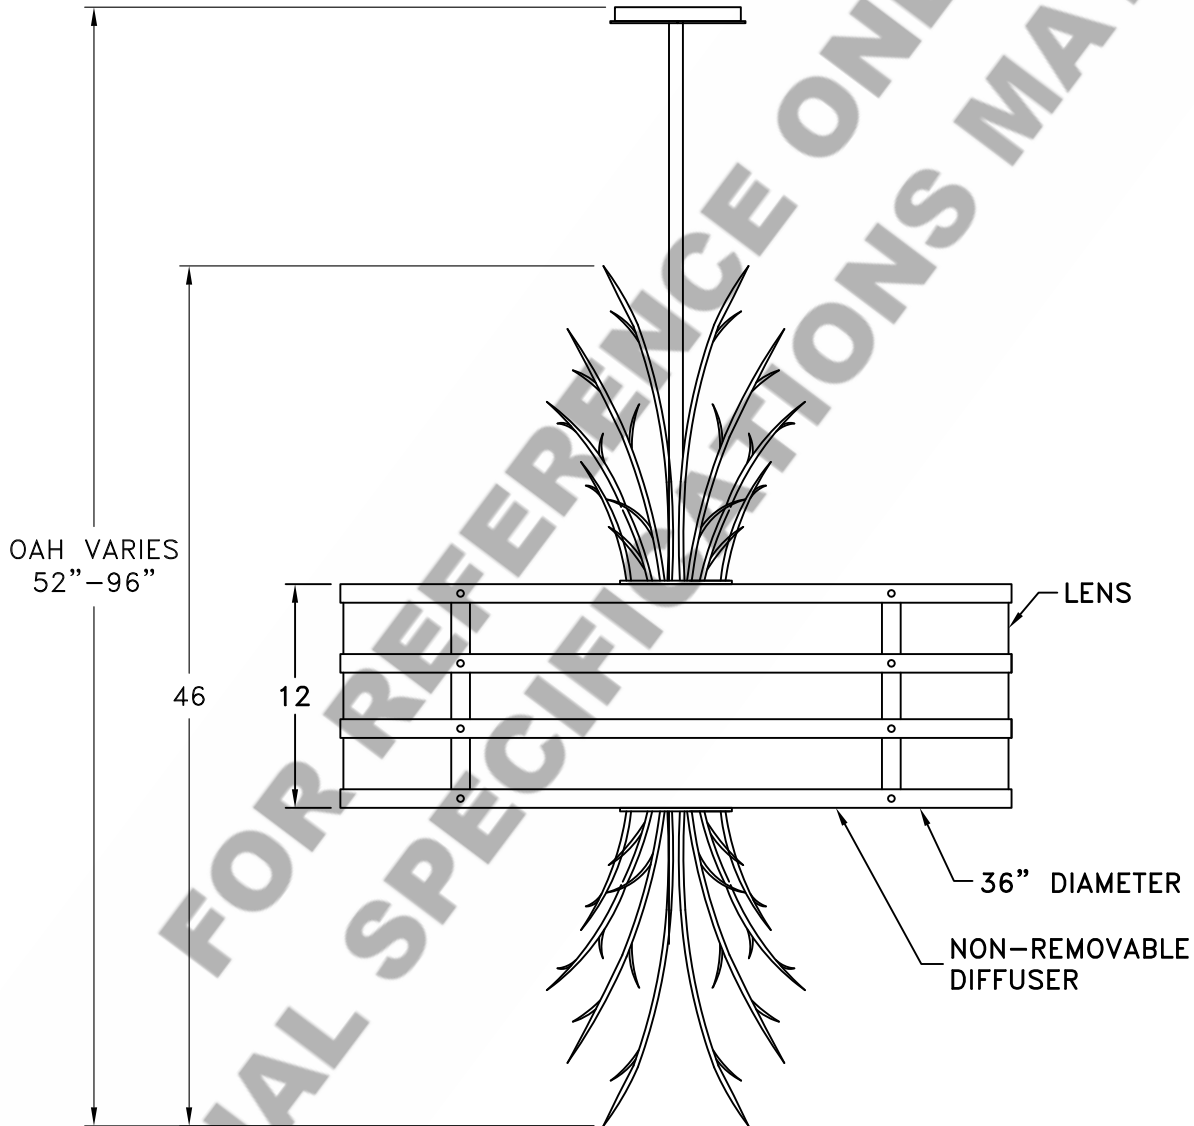

Location:

Product #: CH2299

CANOPY

Visit hammerton.com for product options and specifications.

Mounting Style: FLAT	Electrical Type: INCANDESCENT
Approximate lbs.: 75	Bulb Qty: 6 Wattage: 13
Finish: SEE WEB SITE FOR OPTIONS	Voltage: 120
Top Diffuser: OPEN	Socket Type: MEDIUM
Bottom Diffuser: SAME AS LENS	UL Location: DRY

CAUTION

HARDWARE PACKET "A"
MOUNTS DIRECTLY TO
BUILDING STRUCTURE.

All fixtures created by Hammerton are handcrafted by artisans. Dimensions may vary up to 7/8".

©Copyright 2016. All rights in design, detail or invention of this drawing are reserved as the property of Hammerton. Any imitation or adaptation without written consent is strictly prohibited.