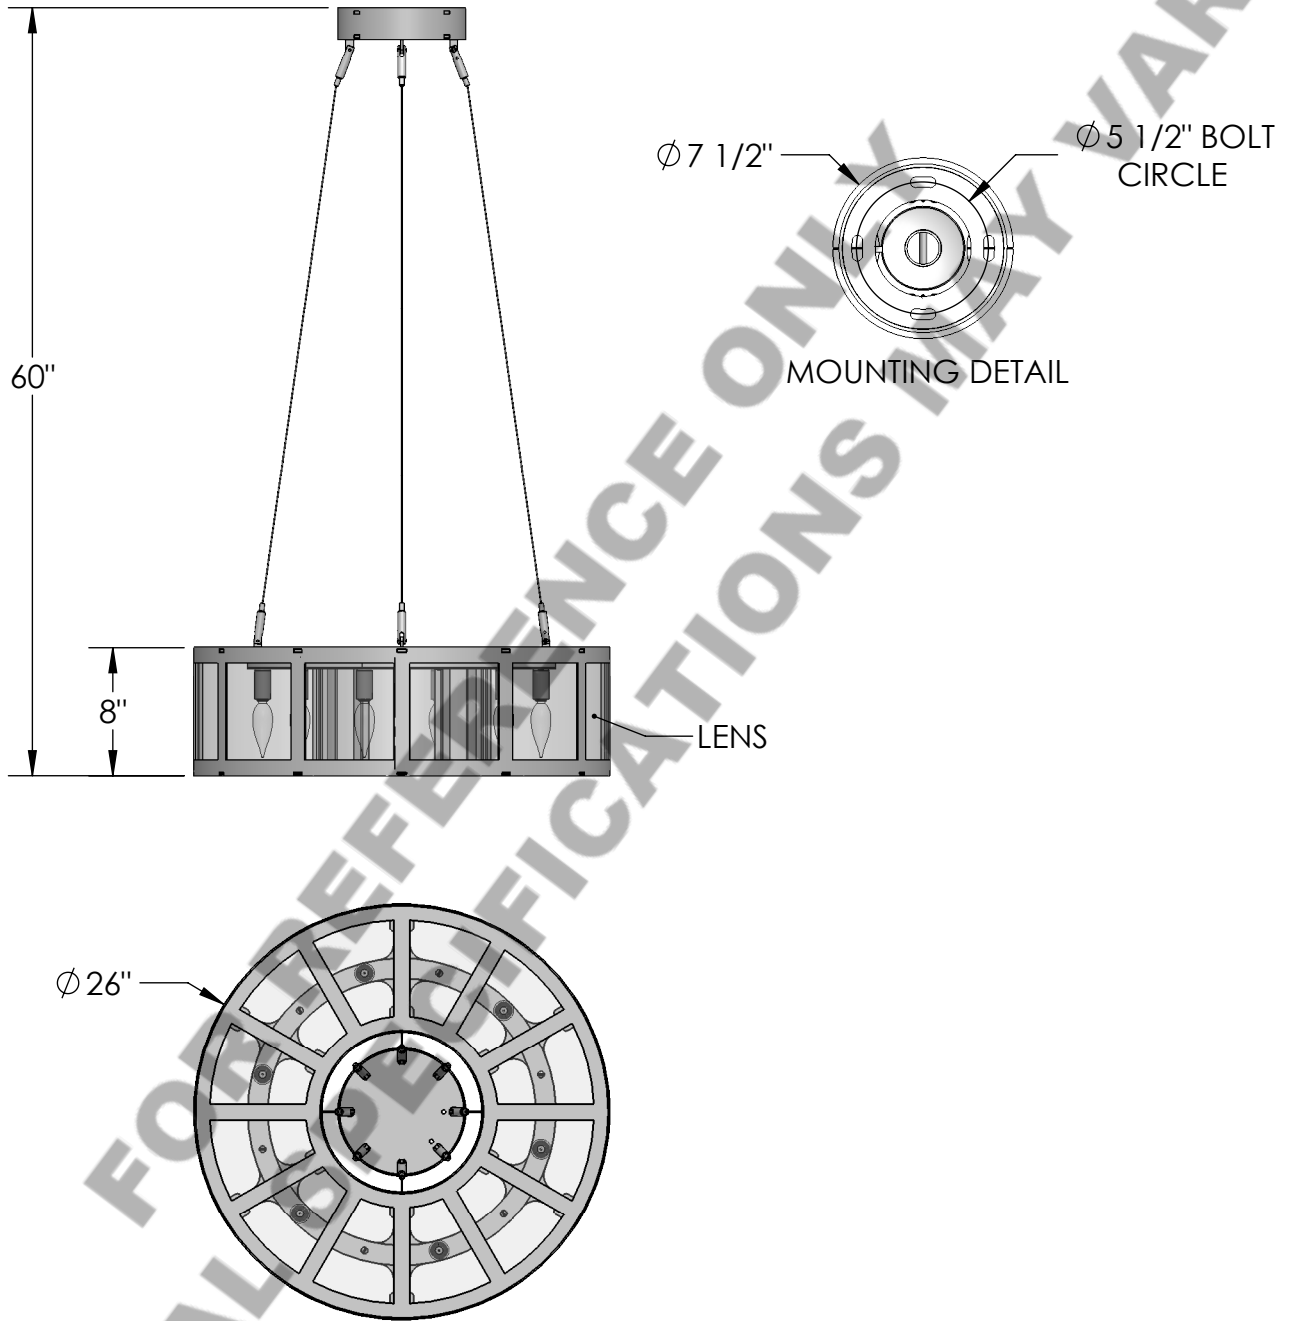

Approved By:

Product #: CH2306

Date: 5/10/2017

Mounting Style: FLAT	Electrical Type: INCANDESCENT
Approximate lbs.: 56	Bulb Qty: 6 Wattage: 60
Finish: SEE WEBSITE FOR OPTIONS	Voltage: 120
Top Diffuser: OPEN	Socket Type: E12, CANDELABRA
Bottom Diffuser: SAME AS LENS	UL Location: DRY

Mounting Detail

CAUTION

HARDWARE PACKET "A"
MOUNTS DIRECTLY TO BUILDING
STRUCTURE.

All fixtures created by Hammerton are handcrafted by artisans—dimensions may vary.

© Copyright 2017 All rights in design, detail or invention of this drawing are reserved as the property of Hammerton. Any imitation or adaptation without written consent is strictly prohibited.