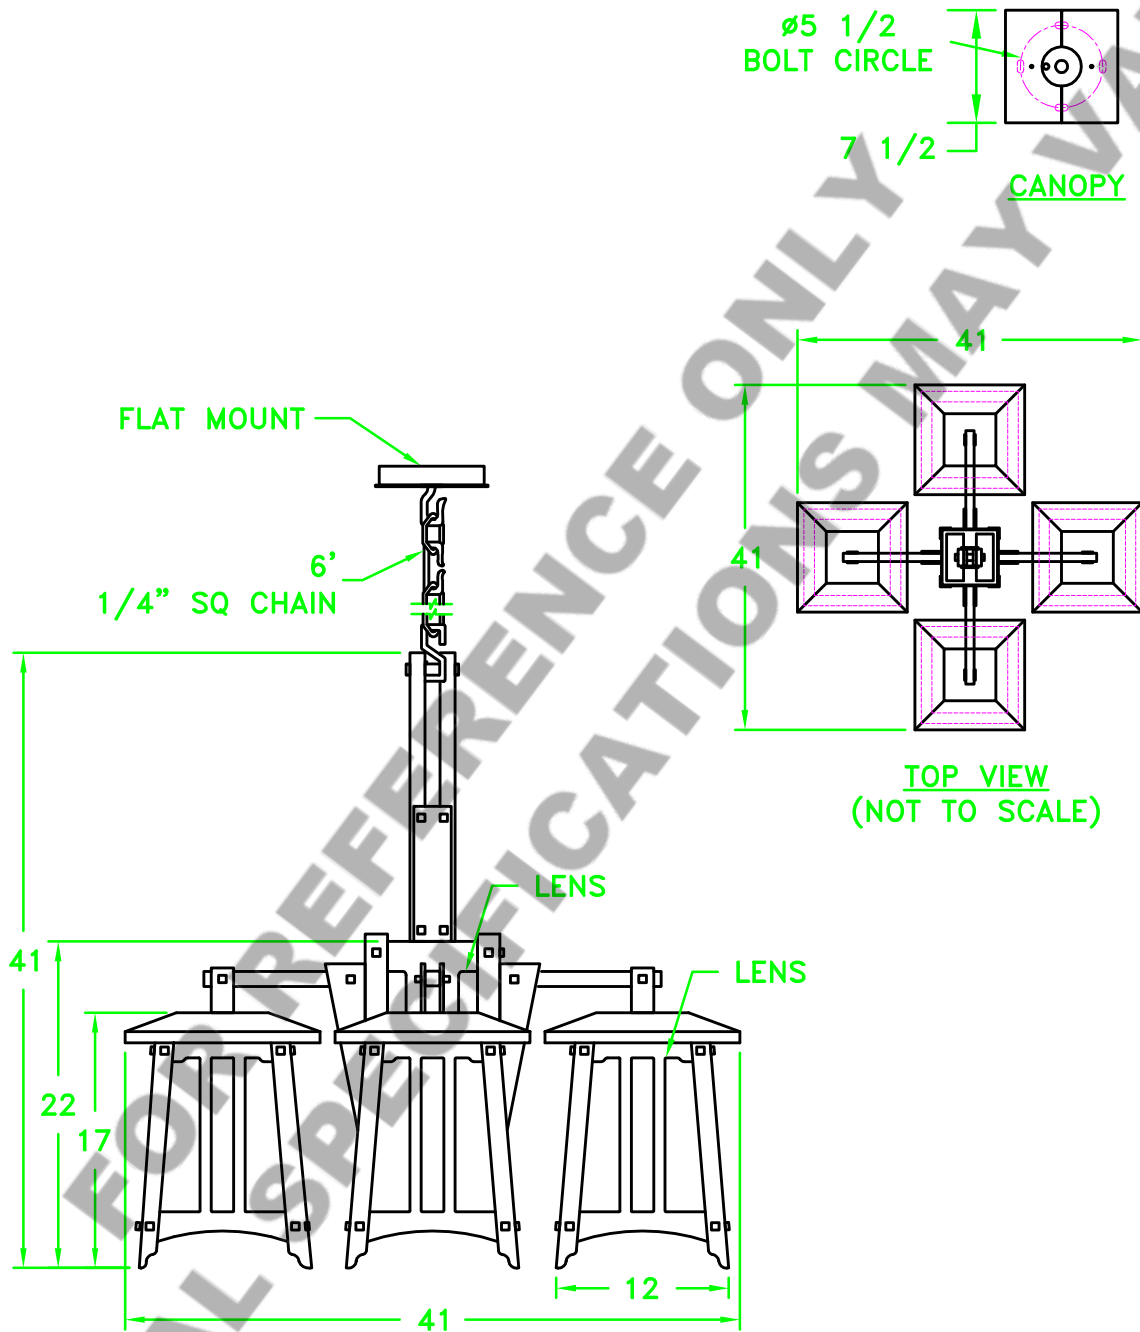

Location:

Product #: CH8004-L

Visit hammerton.com for product options and specifications.

Mounting Style: A	Electrical Type: INCANDESCENT
Approximate lbs.: 250	Bulb Qty: 5 Wattage: 75
Finish: SEE WEB SITE FOR OPTIONS	Voltage: 120
Top Diffuser: N/A	Socket Type: MEDIUM
Bottom Diffuser: OPEN	UL Location: DRY

CAUTION
HARDWARE PACKET "A"
MOUNTS DIRECTLY TO
BUILDING STRUCTURE.

All fixtures created by Hammerton are handcrafted by artisans. Dimensions may vary up to 7/8".

©Copyright 2013. All rights in design, detail or invention of this drawing are reserved as the property of Hammerton. Any imitation or adaptation without written consent is strictly prohibited.