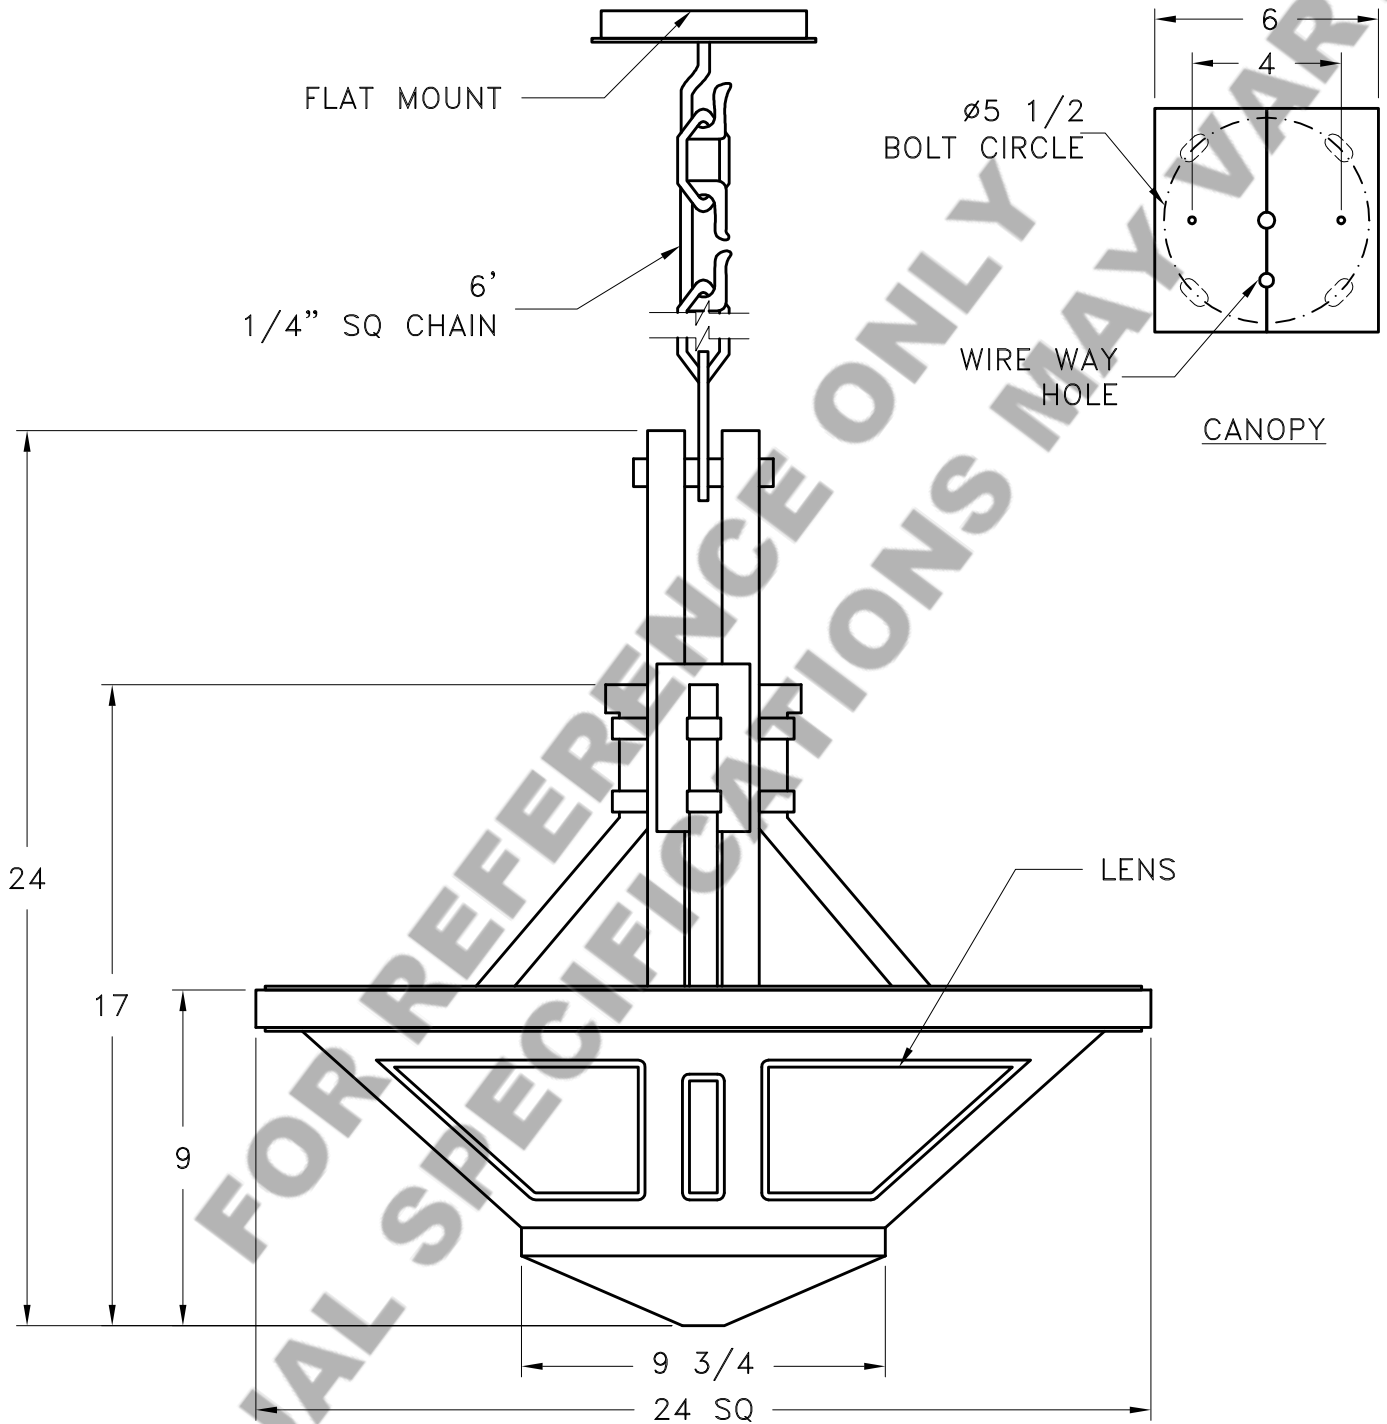

Location:

Product #: CH8055

Visit hammerton.com for product options and specifications.

Mounting Style: A	Electrical Type: INCANDESCENT	
Approximate lbs.: 140	Bulb Qty: 2 Wattage: 75	
Finish: SEE WEB SITE FOR OPTIONS	Voltage: 120	
Top Diffuser: MEDIUM MESH	Socket Type: MEDIUM	
Bottom Diffuser: STEEL	UL Location: DRY	

All fixtures created by Hammerton are handcrafted by artisans. Dimensions may vary up to 7/8".

©Copyright 2013. All rights in design, detail or invention of this drawing are reserved as the property of Hammerton. Any imitation or adaptation without written consent is strictly prohibited.

CAUTION
HARDWARE PACKET "A"
MOUNTS DIRECTLY TO
BUILDING STRUCTURE.