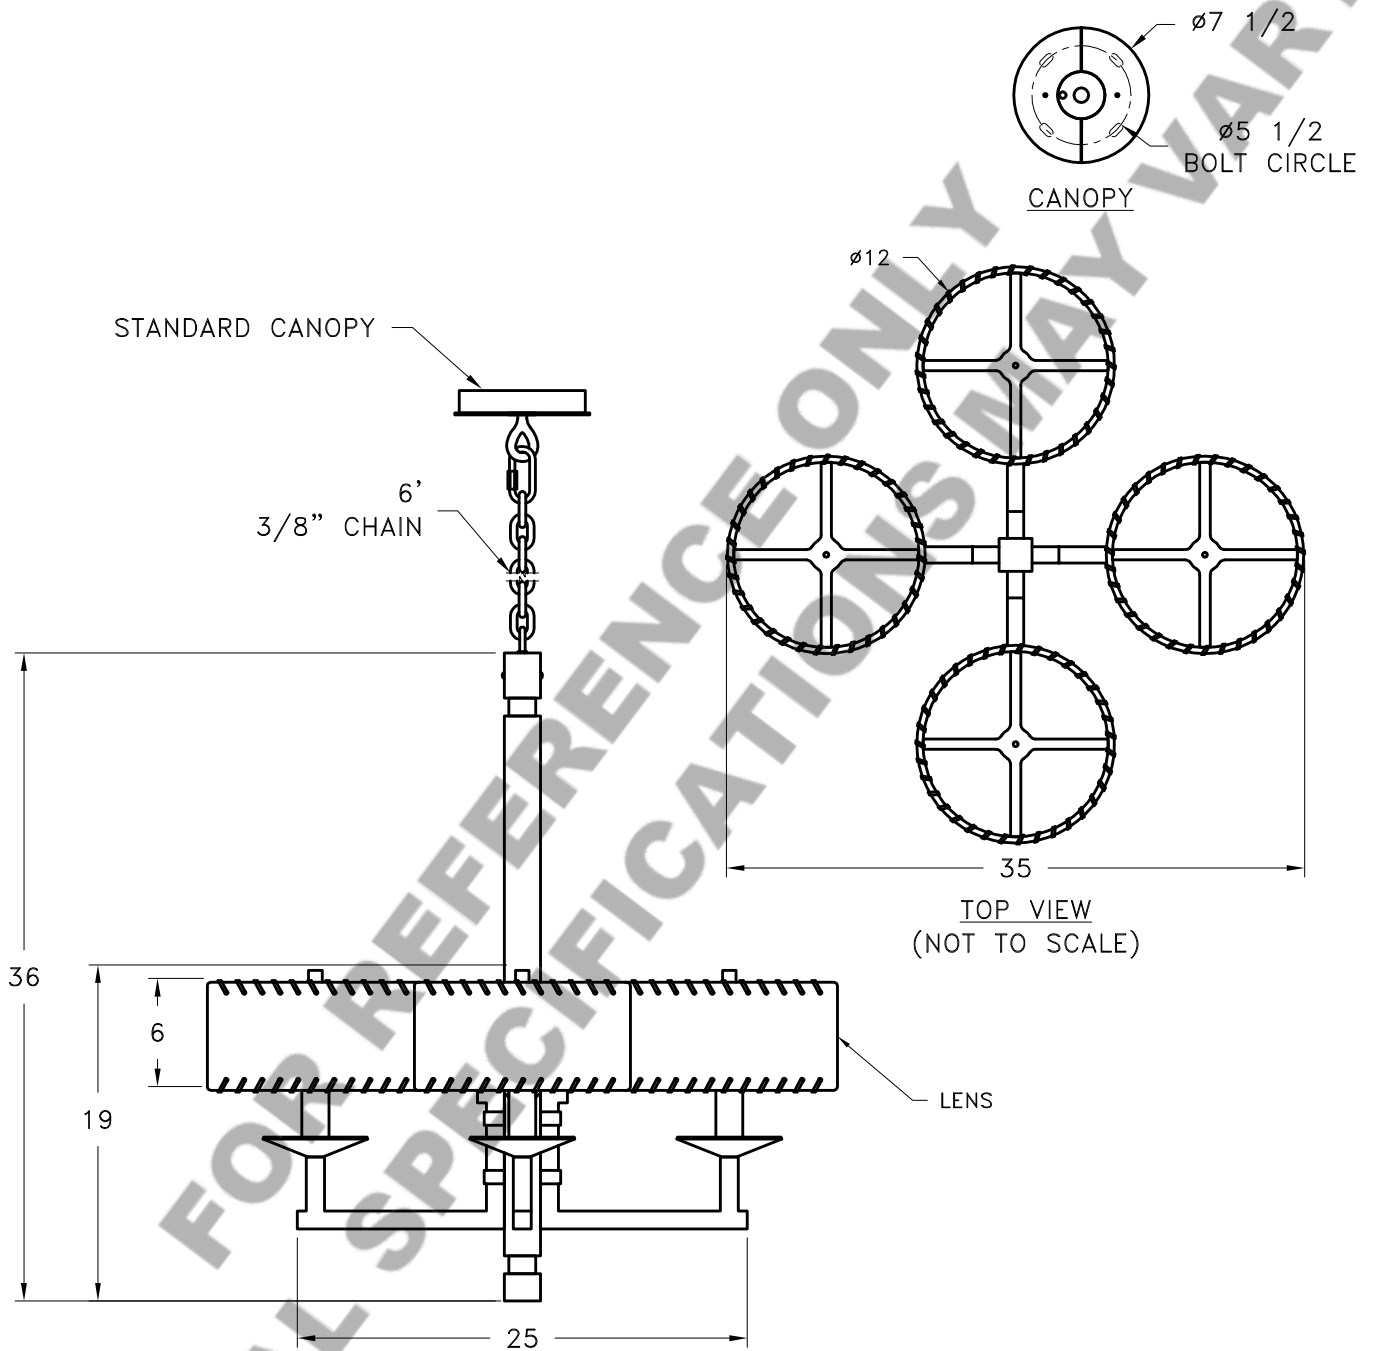

Location:

Product #: CH8072

Visit hammerton.com for product options and specifications.

Mounting Style: A	Electrical Type: INCANDESCENT
Approximate lbs.: 60	Bulb Qty: 4 Wattage: 100
Finish: SEE WEB SITE FOR OPTIONS	Voltage: 120
Top Diffuser: OPEN	Socket Type: MEDIUM
Bottom Diffuser: OPEN	UL Location: DRY

CAUTION

HARDWARE PACKET "A" MOUNTS DIRECTLY TO BUILDING STRUCTURE.

All fixtures created by Hammerton are handcrafted by artisans. Dimensions may vary up to 1/8".

©Copyright 2013. All rights in design, detail or invention of this drawing are reserved as the property of Hammerton. Any imitation or adaptation without written consent is strictly prohibited.