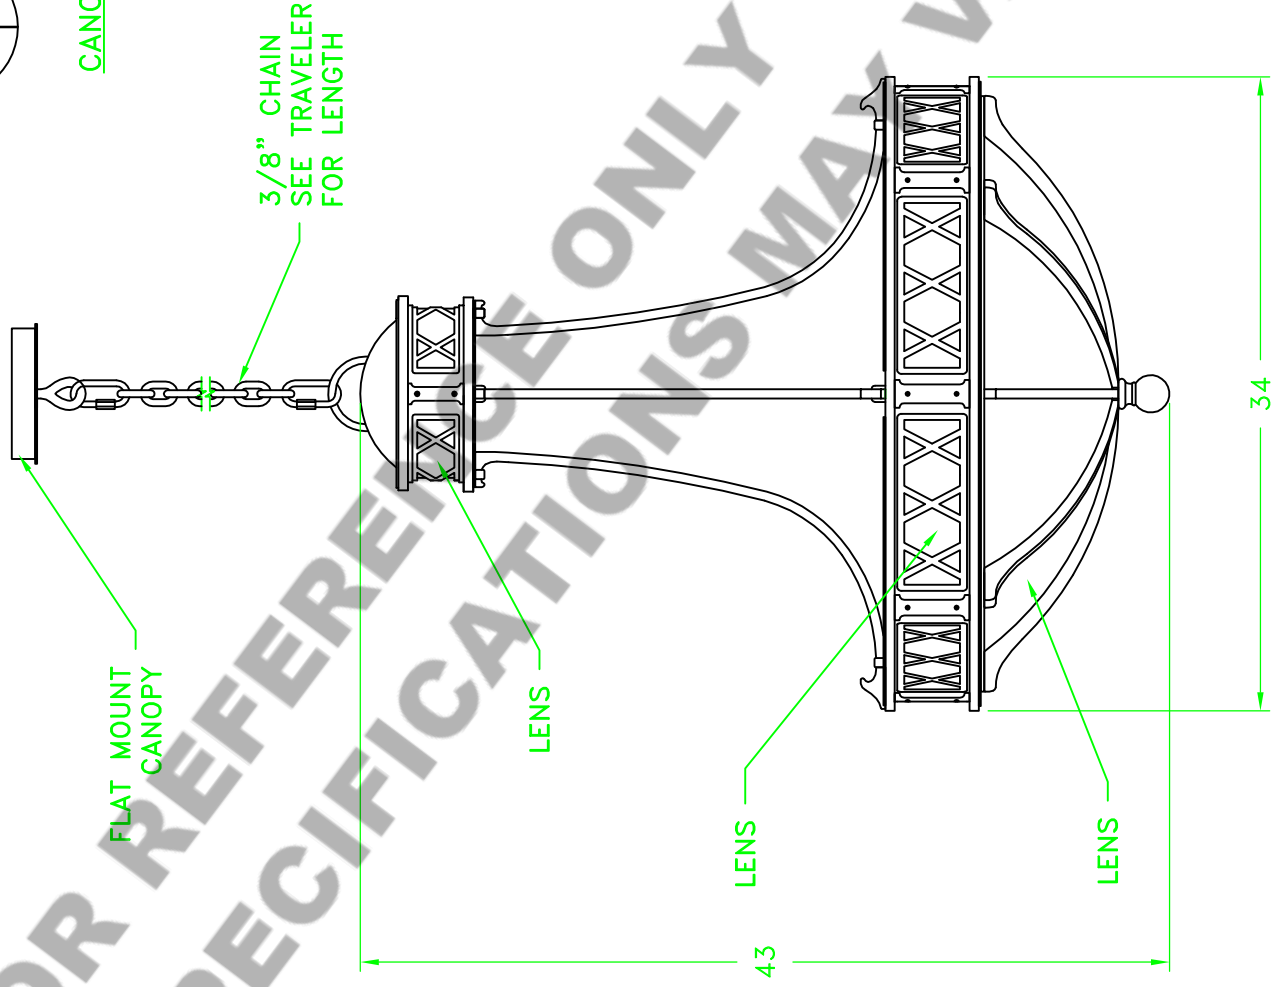

HAMMERTON

SPECIFICATION DRAWING

Location:

Product #: CH9066

CANOPY

Visit hammerton.com for product options and specifications.

Mounting Style:	FLAT MOUNT	Electrical Type:	INCANDESCENT	Mounting Detail	
Approximate lbs.:	150	Bulb Qty:	6	Wattage:	75
Finish:	SEE WEB SITE FOR OPTIONS				
Top Diffuser:	FINE MESH	Voltage:	120	Socket Type:	MEDIUM
Bottom Diffuser:	N/A	UL Location:	DRY		

All fixtures created by Hammerton are handcrafted by artisans. Dimensions may vary up to $\frac{1}{8}$ ".
©Copyright 2013. All rights in design, detail or invention of this drawing are reserved as the property of Hammerton. Any limitation or adaptation without written consent is strictly prohibited.
Hammerton Inc. · 217 Wright Brothers Dr. · Salt Lake City, UT 84116 · (801) 973-8095