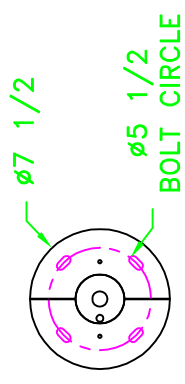

HAMMERTON

SPECIFICATION DRAWING

Location:

Product #: CH9066

CANOPY

Visit hammerton.com for product options and specifications.

Mounting Style:	FLAT MOUNT	Electrical Type:	INCANDESCENT	Mounting Detail	
Approximate lbs.:	150	Bulb Qty:	6	Wattage:	75
Finish:	SEE WEB SITE FOR OPTIONS				
Top Diffuser:	FINE MESH	Voltage:	120	Socket Type:	MEDIUM
Bottom Diffuser:	N/A	UL Location:	DRY		

All fixtures created by Hammerton are handcrafted by artisans. Dimensions may vary up to $\frac{1}{8}$ ".
©Copyright 2013. All rights in design, detail or invention of this drawing are reserved as the property of Hammerton. Any limitation or adaptation without written consent is strictly prohibited.
Hammerton Inc. · 217 Wright Brothers Dr. · Salt Lake City, UT 84116 · (801) 973-8095