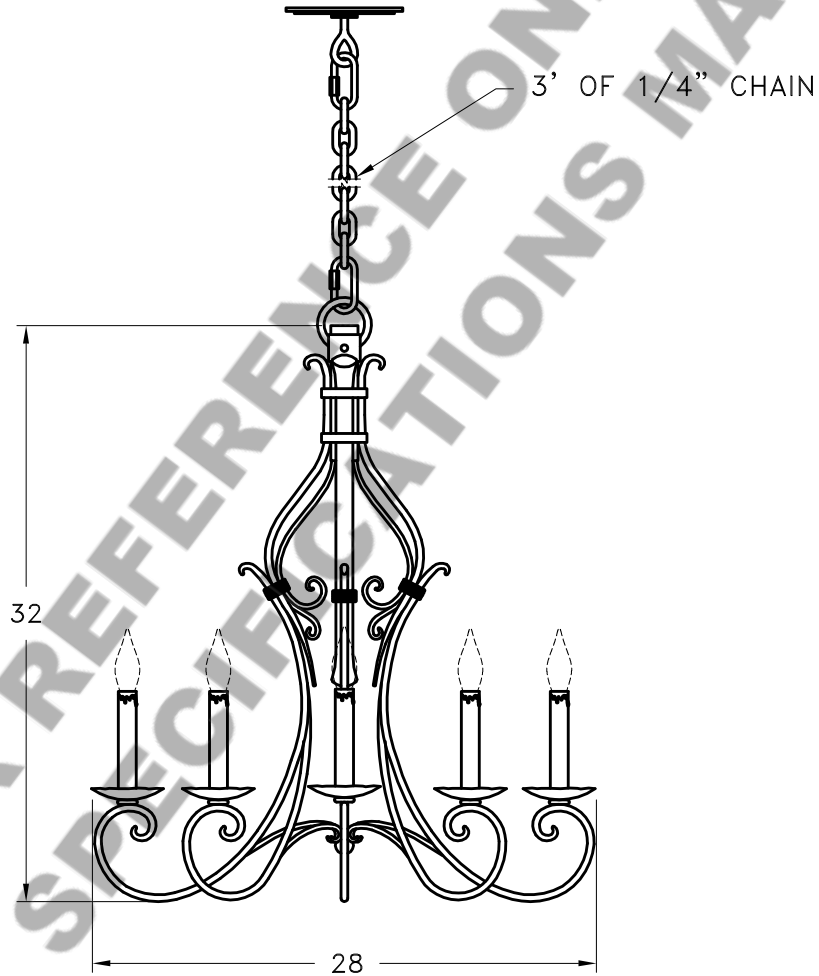

Location:

Product #: CH9177

TOP VIEW

Visit hammerton.com for product options and specifications.

Mounting Style: FLAT	Electrical Type: CANDELABRA
Approximate lbs.: 40	Bulb Qty: 12 Wattage: 40
Finish: SEE WEB SITE FOR OPTIONS	Voltage: 120
Top Diffuser: N/A	Socket Type: MEDIUM
Bottom Diffuser: N/A	UL Location: DRY

All fixtures created by Hammerton are handcrafted by artisans. Dimensions may vary up to $\frac{7}{8}$ ".

©Copyright 2013. All rights in design, detail or invention of this drawing are reserved as the property of Hammerton. Any imitation or adaptation without written consent is strictly prohibited.