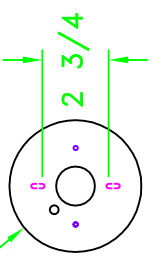

HAMMERTON

SPECIFICATION DRAWING

Location:

Product #: CH9219

FLAT MOUNT CANOPY

Ø5 1/2

CANOPY

1/4" CHAIN

TOP VIEW
(NOT TO SCALE)

Visit hammerton.com for product options and specifications.

Mounting Style: J	Electrical Type: INCANDESCENT	Mounting Detail
Approximate lbs.: 45	Bulb Qty: 8 Wattage: 40	2 3/4" O.C.
Finish: SEE WEB SITE FOR OPTIONS	Voltage: 120	
Top Diffuser: N/A	Socket Type: MEDIUM	
Bottom Diffuser: N/A	UL Location: DRY	

All fixtures created by Hammerton are handcrafted by artisans. Dimensions may vary up to 7/8".

© Copyright 2013. All rights in design, detail or invention of this drawing are reserved as the property of Hammerton. Any imitation or adaptation without written consent is strictly prohibited.