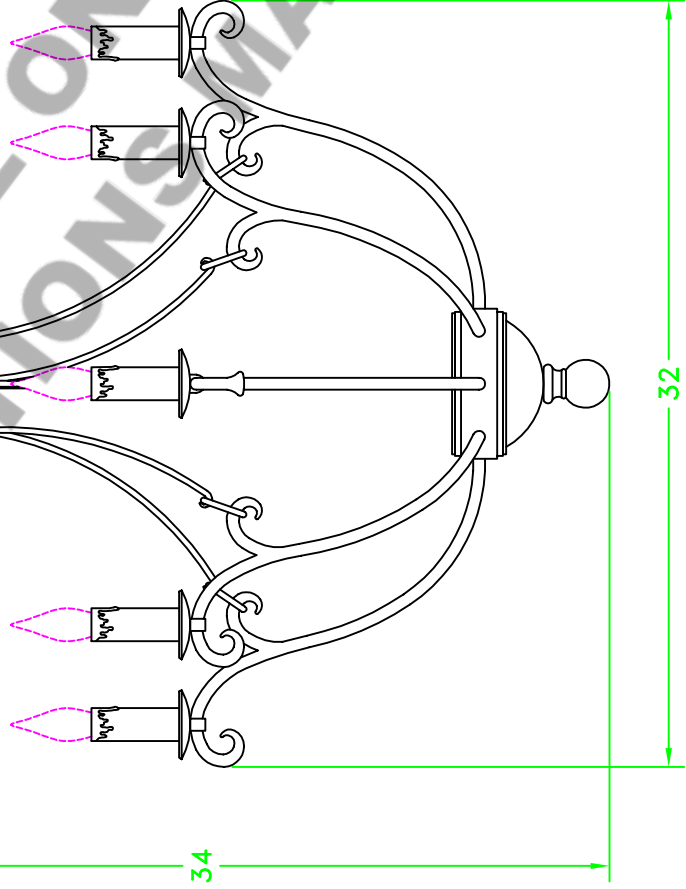

HAMMERTON

SPECIFICATION DRAWING

Location:

Product #: CH9219

FLAT MOUNT CANOPY

Ø5 1/2

CANOPY

1/4" CHAIN

TOP VIEW
(NOT TO SCALE)

Visit hammerton.com for product options and specifications.

Mounting Style: J	Electrical Type: INCANDESCENT	Mounting Detail
Approximate lbs.: 45	Bulb Qty: 8 Wattage: 40	2 3/4" O.C.
Finish: SEE WEB SITE FOR OPTIONS	Voltage: 120	
Top Diffuser: N/A	Socket Type: MEDIUM	
Bottom Diffuser: N/A	UL Location: DRY	

All fixtures created by Hammerton are handcrafted by artisans. Dimensions may vary up to 7/8".

© Copyright 2013. All rights in design, detail or invention of this drawing are reserved as the property of Hammerton. Any imitation or adaptation without written consent is strictly prohibited.