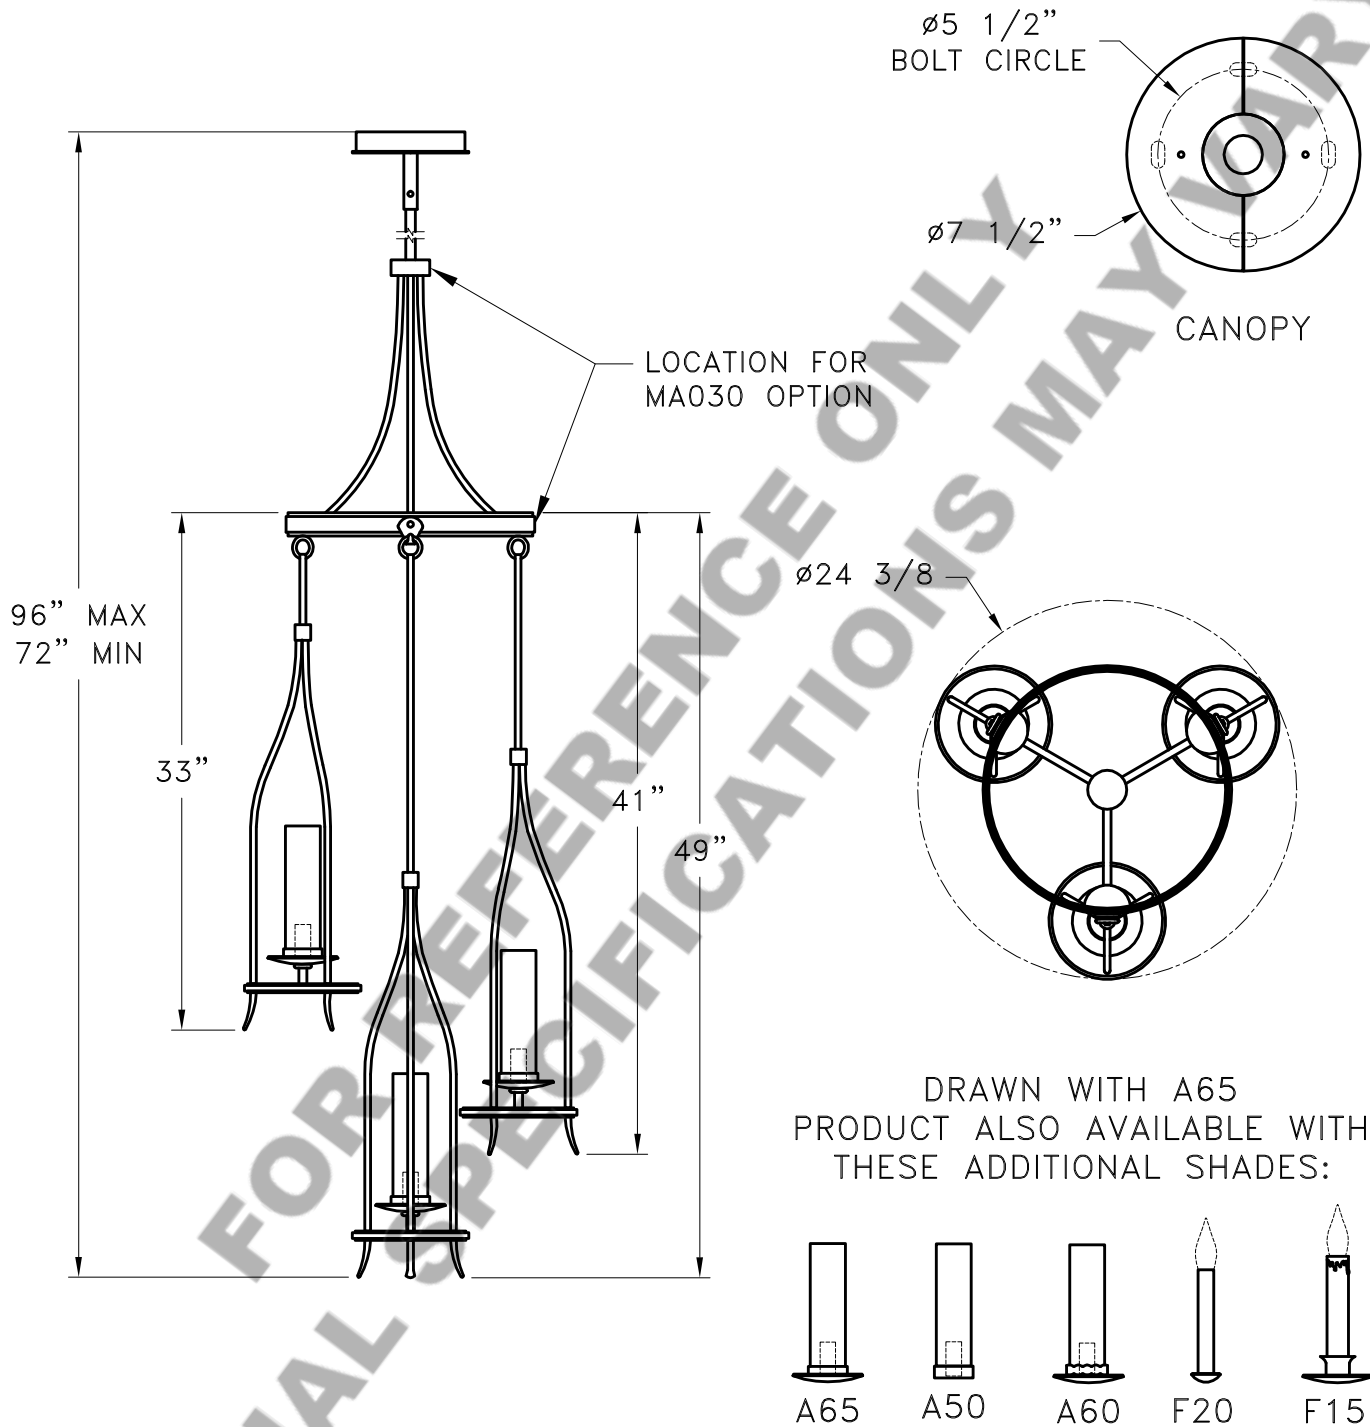

Location:

Product #: CH9225

Visit hammerton.com for product options and specifications.

Mounting Style: A	Electrical Type: INCANDESCENT	<p>Mounting Detail</p> <p>UL APPROVED J-BOX</p> <p>BUILDING STRUCTURE</p> <p>CAUTION HARDWARE PACKET "A" MOUNTS DIRECTLY TO BUILDING STRUCTURE.</p>
Approximate lbs.: 55	Bulb Qty: 3 Wattage: 60	
Finish: SEE WEB SITE FOR OPTIONS	Voltage: 120	
Top Diffuser: N/A	Socket Type: E12, CANDELABRA	
Bottom Diffuser: CLOSED METAL	UL Location: DRY	
<p>All fixtures created by Hammerton are handcrafted by artisans. Dimensions may vary up to 7/8".</p> <p>©Copyright 2016. All rights in design, detail or invention of this drawing are reserved as the property of Hammerton. Any imitation or adaptation without written consent is strictly prohibited.</p> <p>Hammerton Inc. · 217 Wright Brothers Dr. · Salt Lake City, UT 84116 · (801) 973-8095</p>		