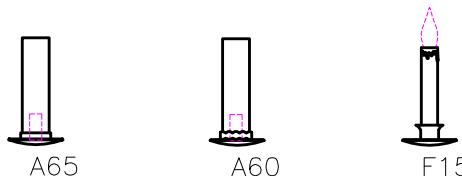

HAMMERTON

CAUTION
HARDWARE PACKET "J" MOUNTS DIRECTLY TO J-BOX.

MA030 MOTIF
OPTION LOCATION

DRAWN WITH A65
PRODUCT ALSO AVAILABLE WITH THESE
ADDITIONAL SHADES—

UL Requirements:

- Dry Location: Indoor use only
 - Damp Location: limited outdoor use
 - The following fixtures will **NOT** mount to a j-box;
 - Ceiling mounts that weigh 50lbs. or more
 - Wall mounts that weigh 25lbs. or more
- See information page for more details
Electrical will be typical 120 volts.
Dimension tolerances are ±7/8".

Shade Color:

Electrical:4-40 WATT

Chain Length:

UL Rating

Wet

Damp

Dry

Date: 9-8-2010