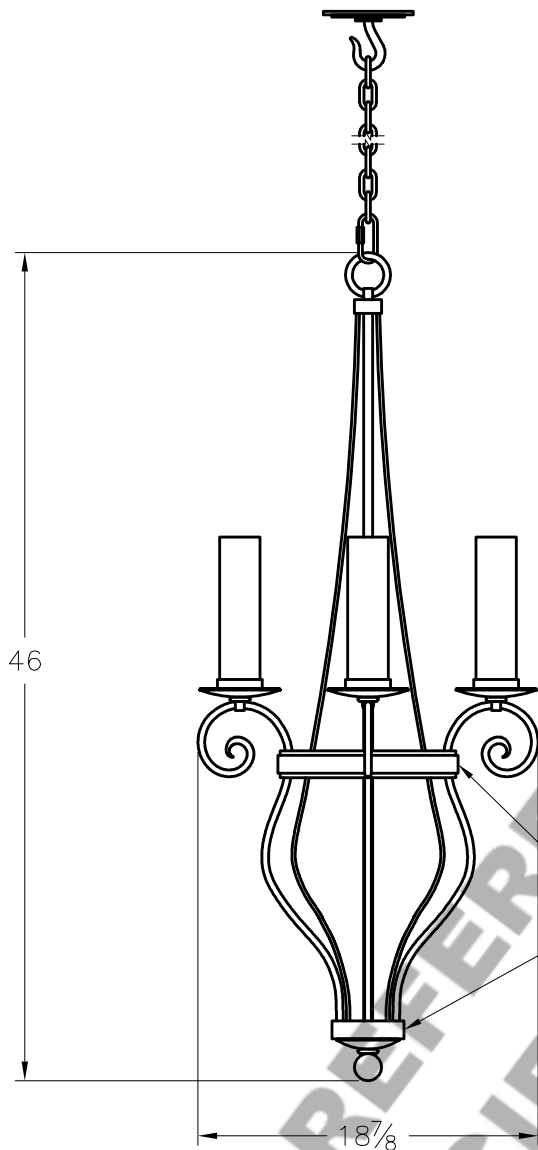

HAMMERTON

CAUTION
HARDWARE PACKET "J" MOUNTS DIRECTLY TO J-BOX.

MA030 MOTIF
OPTION LOCATION

DRAWN WITH A65
PRODUCT ALSO AVAILABLE WITH THESE
ADDITIONAL SHADES—

UL Requirements:

- Dry Location: Indoor use only
 - Damp Location: limited outdoor use
 - The following fixtures will **NOT** mount to a j-box;
 - Ceiling mounts that weigh 50lbs. or more
 - Wall mounts that weigh 25lbs. or more
- See information page for more details
Electrical will be typical 120 volts.
Dimension tolerances are ±7/8".

Date:

Location:

Custom Mount

Yes

No

Mounting: J

Shade Material:

Approx. lbs.:30

Shade Color:

Electrical:4-40 WATT

Chain Length:

UL Rating

Wet

Damp

Dry

Date: 9-8-2010

Design # CH9228