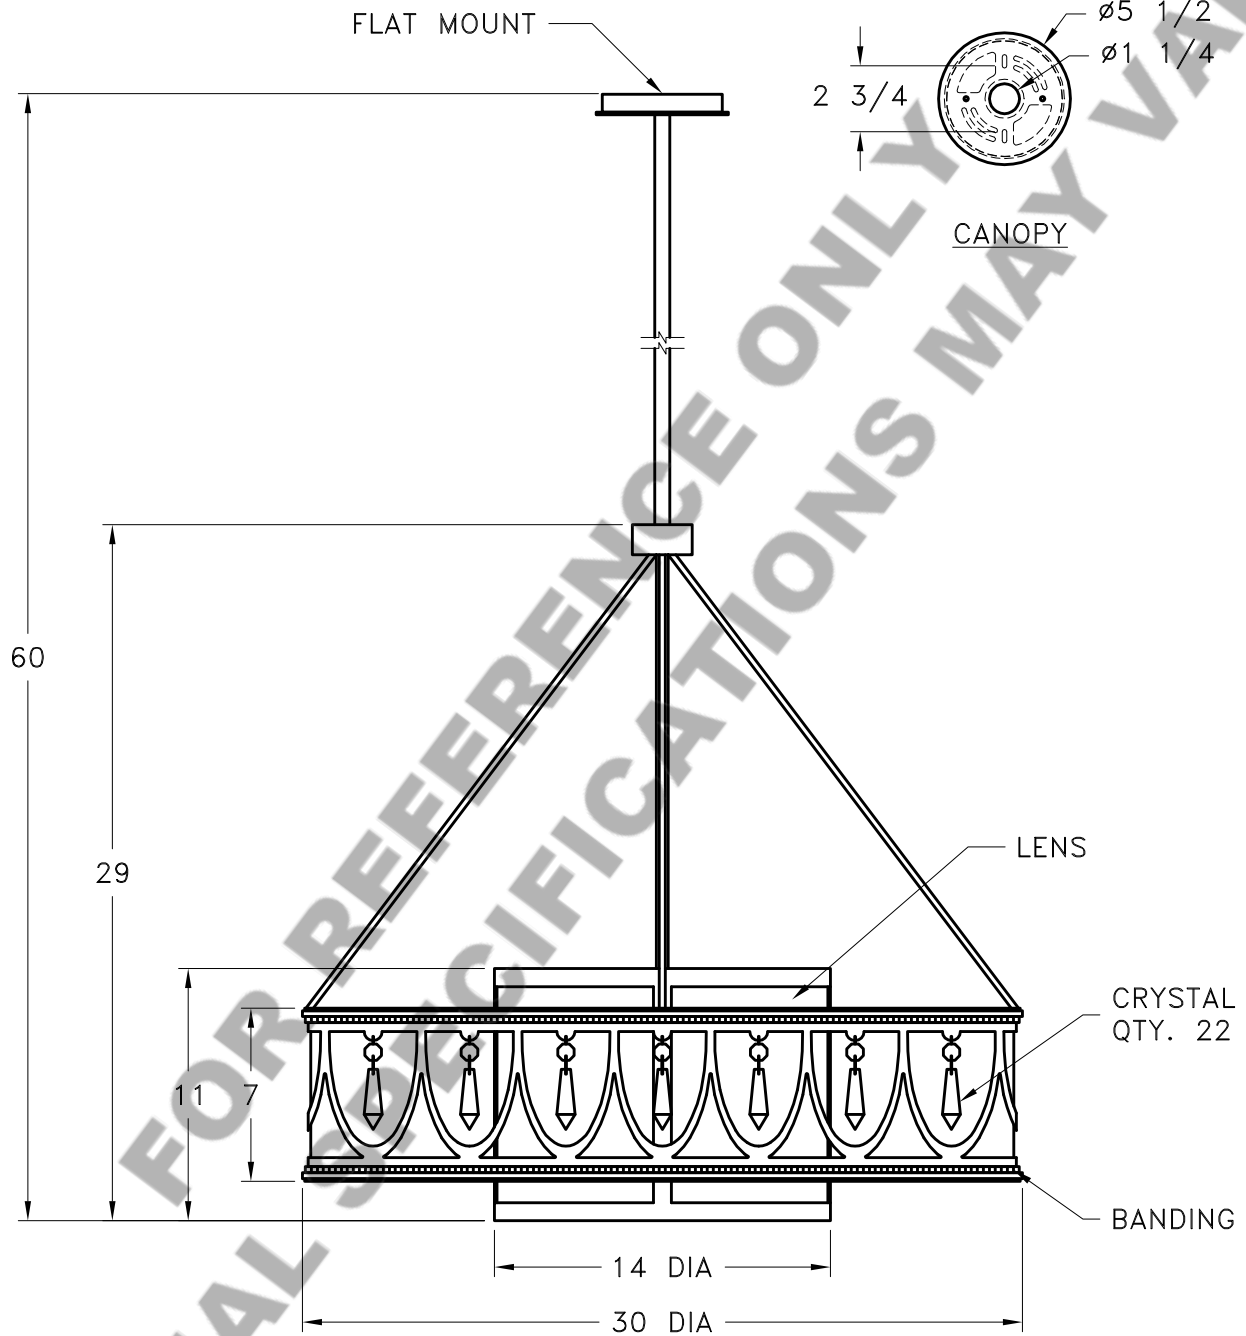

Location:

Product #: CH9240

Visit hammerton.com for product options and specifications.

Mounting Style: J	Electrical Type: INCANDESCENT
Approximate lbs.: 45	Bulb Qty: 4 Wattage: 60
Finish: SEE WEB SITE FOR OPTIONS	Voltage: 120
Top Diffuser: OPEN	Socket Type: CANDELABRA
Bottom Diffuser: OPEN	UL Location: DRY

Mounting Detail

CAUTION

**HARDWARE PACKET "J"
MOUNTS DIRECTLY TO
J-BOX.**

All fixtures created by Hammerton are handcrafted by artisans. Dimensions may vary up to 7/8".

©Copyright 2013. All rights in design, detail or invention of this drawing are reserved as the property of Hammerton. Any imitation or adaptation without written consent is strictly prohibited.