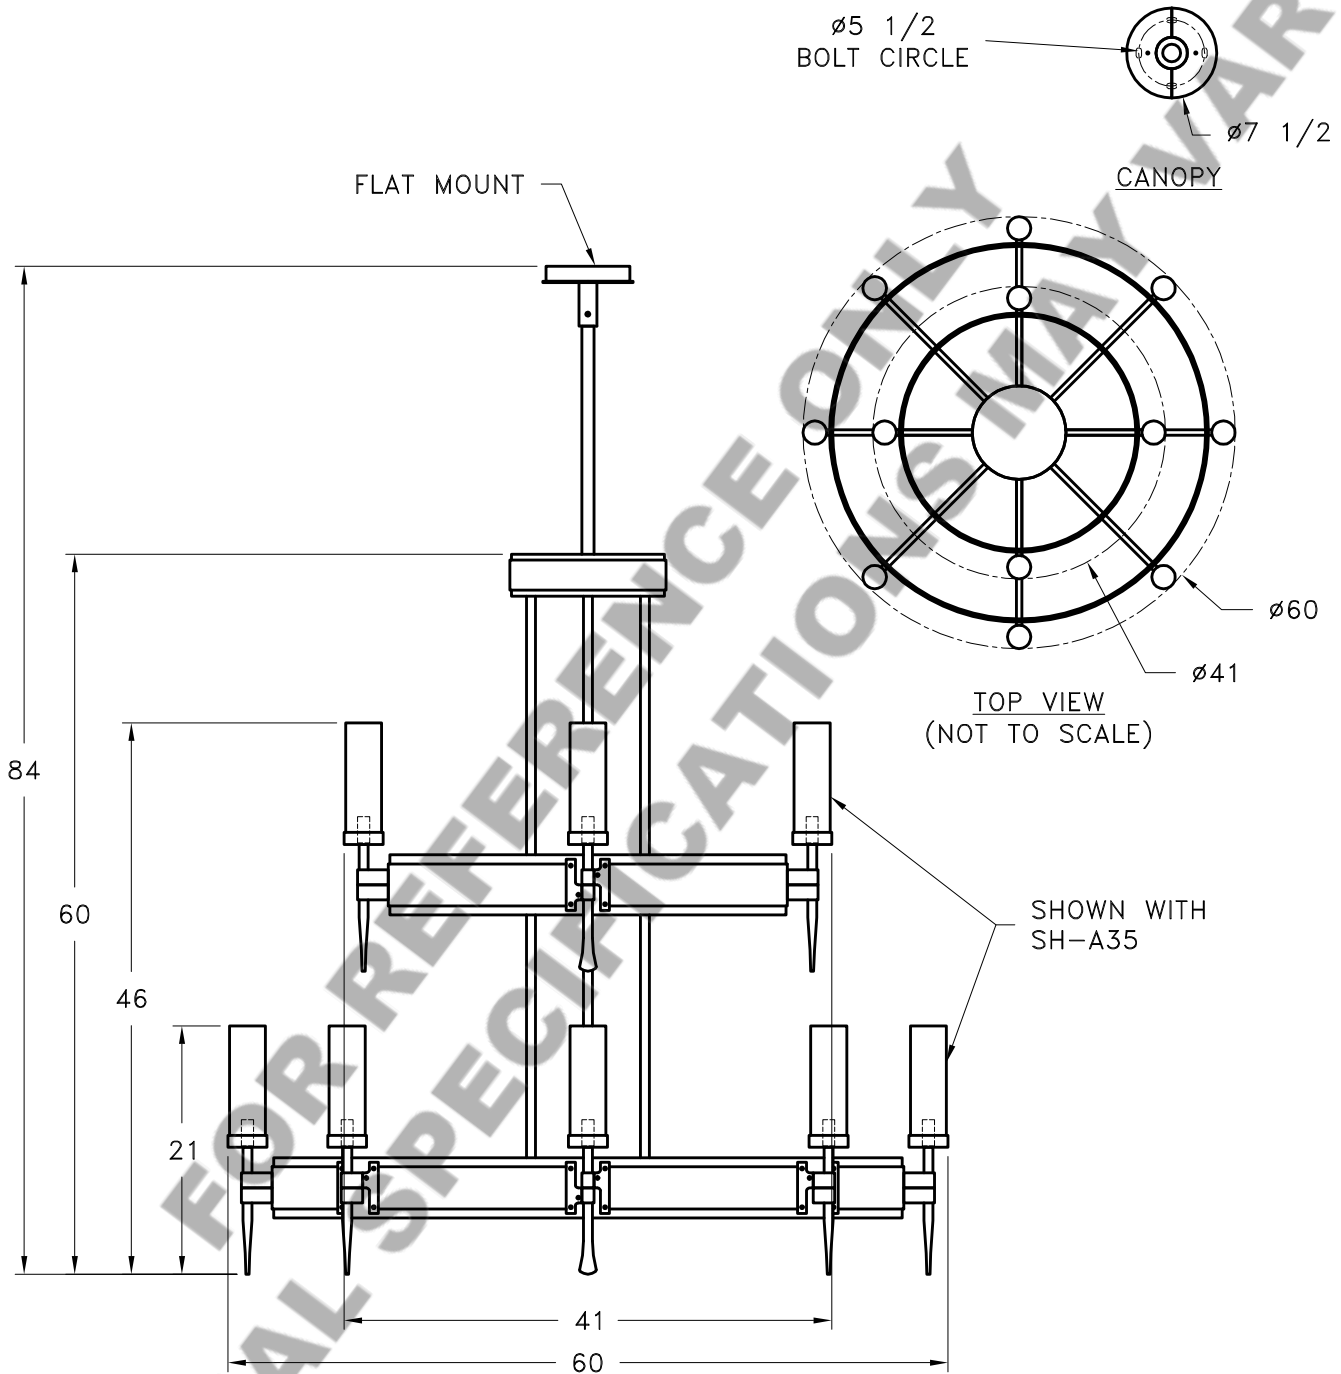

Location:

Product #: CH9243

Visit hammerton.com for product options and specifications.

Mounting Style: A	Electrical Type: INCANDESCENT
Approximate lbs.: 200	Bulb Qty: 12 Wattage: SEE SHADE
Finish: SEE WEB SITE FOR OPTIONS	Voltage: 120
Top Diffuser: N/A	Socket Type: CANDELABRA
Bottom Diffuser: N/A	UL Location: DRY

CAUTION
HARDWARE PACKET "A"
MOUNTS DIRECTLY TO
BUILDING STRUCTURE.

All fixtures created by Hammerton are handcrafted by artisans. Dimensions may vary up to 7/8".

©Copyright 2013. All rights in design, detail or invention of this drawing are reserved as the property of Hammerton. Any imitation or adaptation without written consent is strictly prohibited.