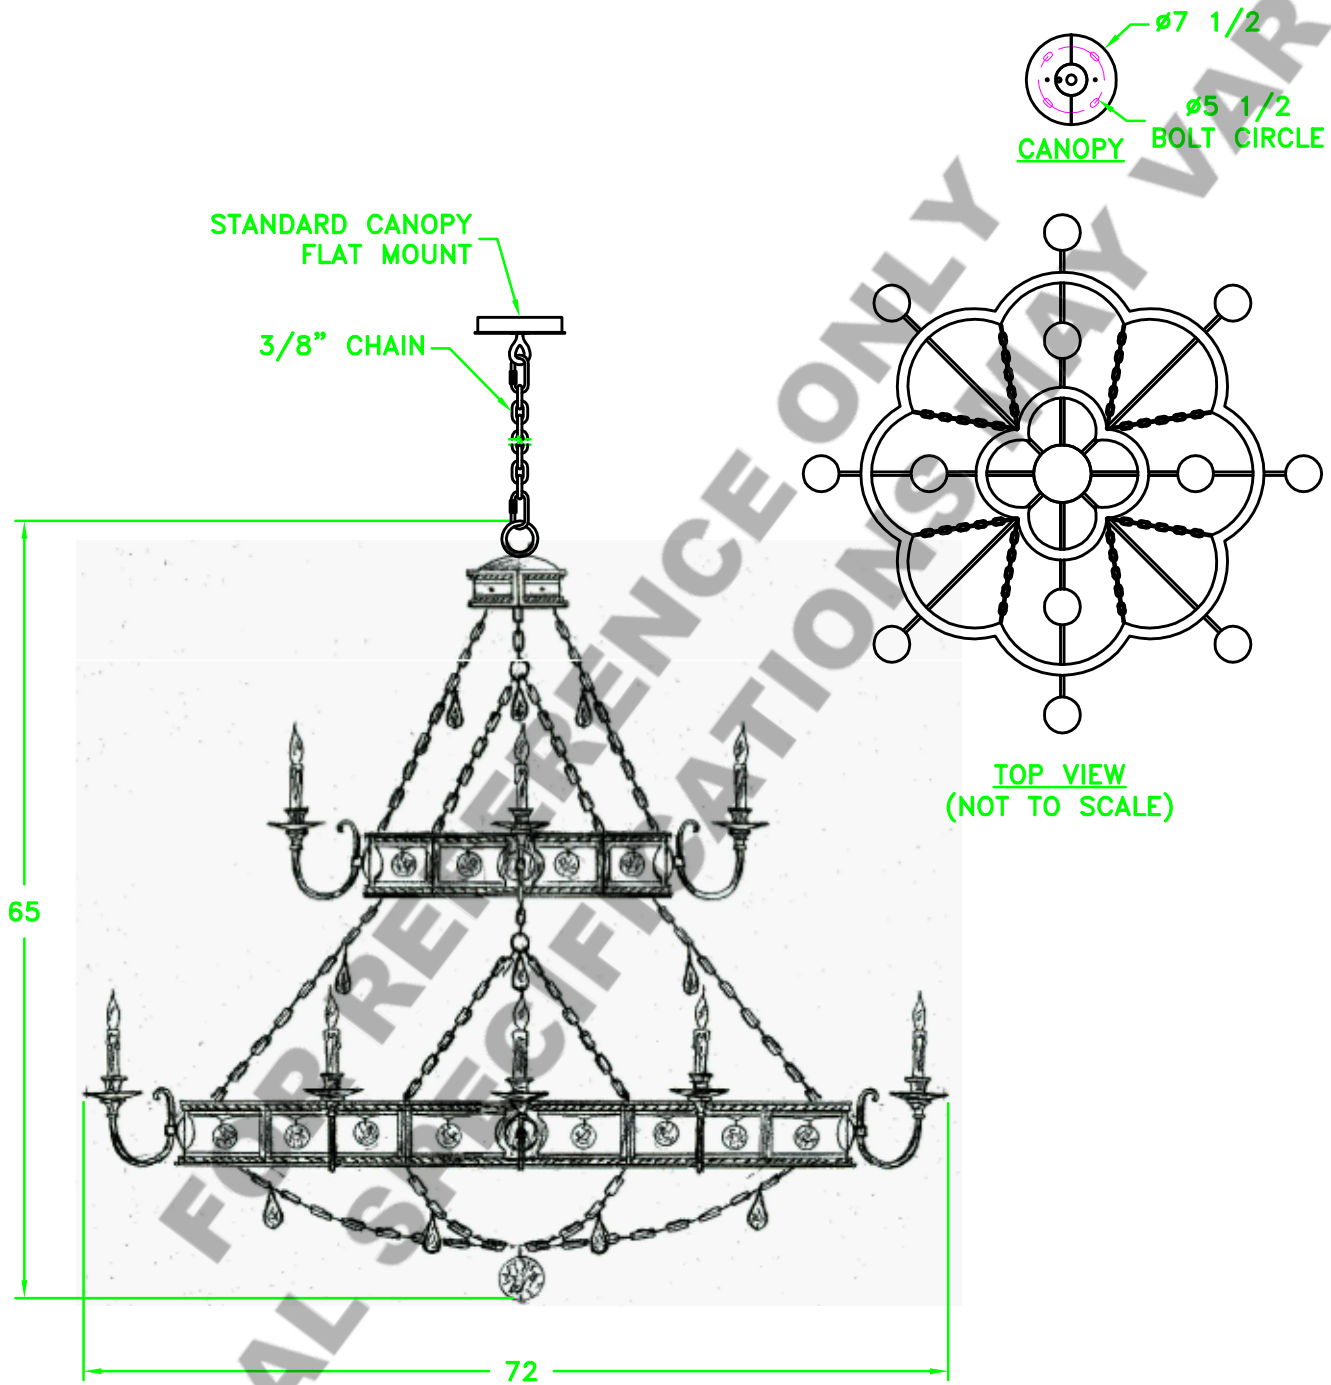

Location:

Product #: CH9263

STANDARD CANOPY
FLAT MOUNT

3/8" CHAIN

65

72

TOP VIEW
(NOT TO SCALE)

Visit hammerton.com for product options and specifications.

Mounting Style: A	Electrical Type: INCANDESCENT
Approximate lbs.: 395	Bulb Qty: 12 Wattage: SEE SHADE
Finish: SEE WEB SITE FOR OPTIONS	Voltage: 120
Top Diffuser: N/A	Socket Type: CANDELABRA
Bottom Diffuser: N/A	UL Location: DRY

Mounting Detail

CAUTION

**HARDWARE PACKET "A"
MOUNTS DIRECTLY TO
BUILDING STRUCTURE.**

All fixtures created by Hammerton are handcrafted by artisans. Dimensions may vary up to 7/8".

©Copyright 2016. All rights in design, detail or invention of this drawing are reserved as the property of Hammerton. Any imitation or adaptation without written consent is strictly prohibited.