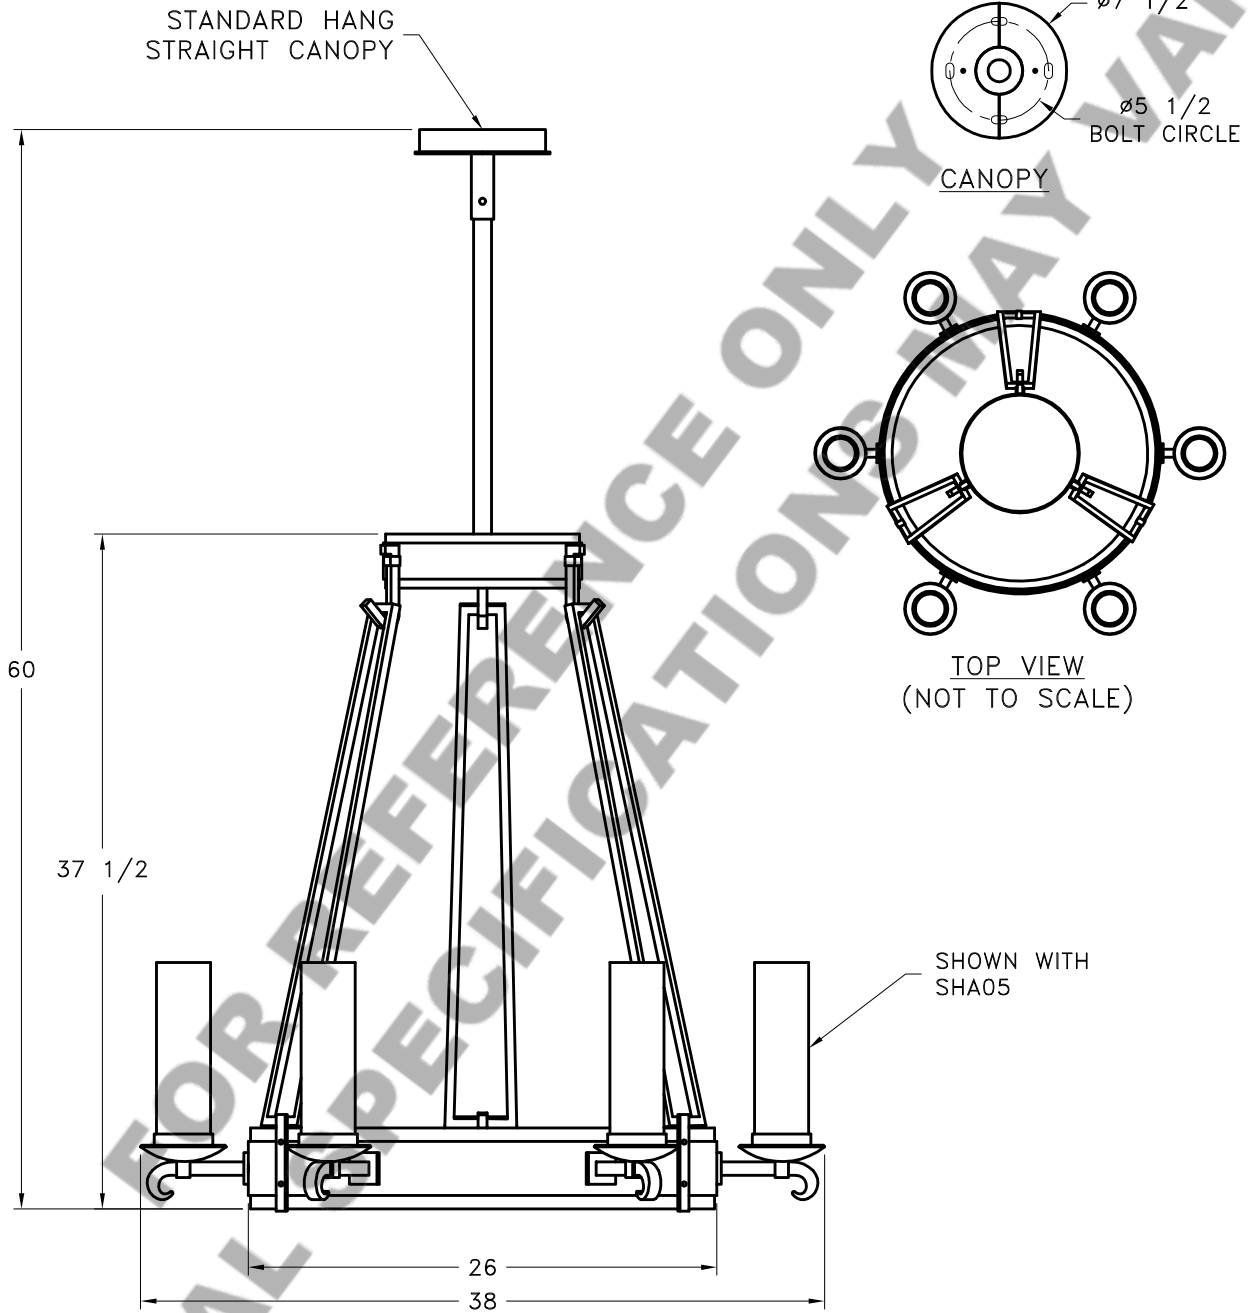

Location:

Product #: CH9276

Visit hammerton.com for product options and specifications.

Mounting Style: A	Electrical Type: INCANDESCENT
Approximate lbs.: 190	Bulb Qty: 6 Wattage: SEE SHADE
Finish: SEE WEB SITE FOR OPTIONS	Voltage: 120
Top Diffuser: N/A	Socket Type: CANDELABRA
Bottom Diffuser: N/A	UL Location: DRY

Mounting Detail

CAUTION

HARDWARE PACKET "A" MOUNTS DIRECTLY TO BUILDING STRUCTURE.

All fixtures created by Hammerton are handcrafted by artisans. Dimensions may vary up to 1/8".

©Copyright 2016. All rights in design, detail or invention of this drawing are reserved as the property of Hammerton. Any imitation or adaptation without written consent is strictly prohibited.