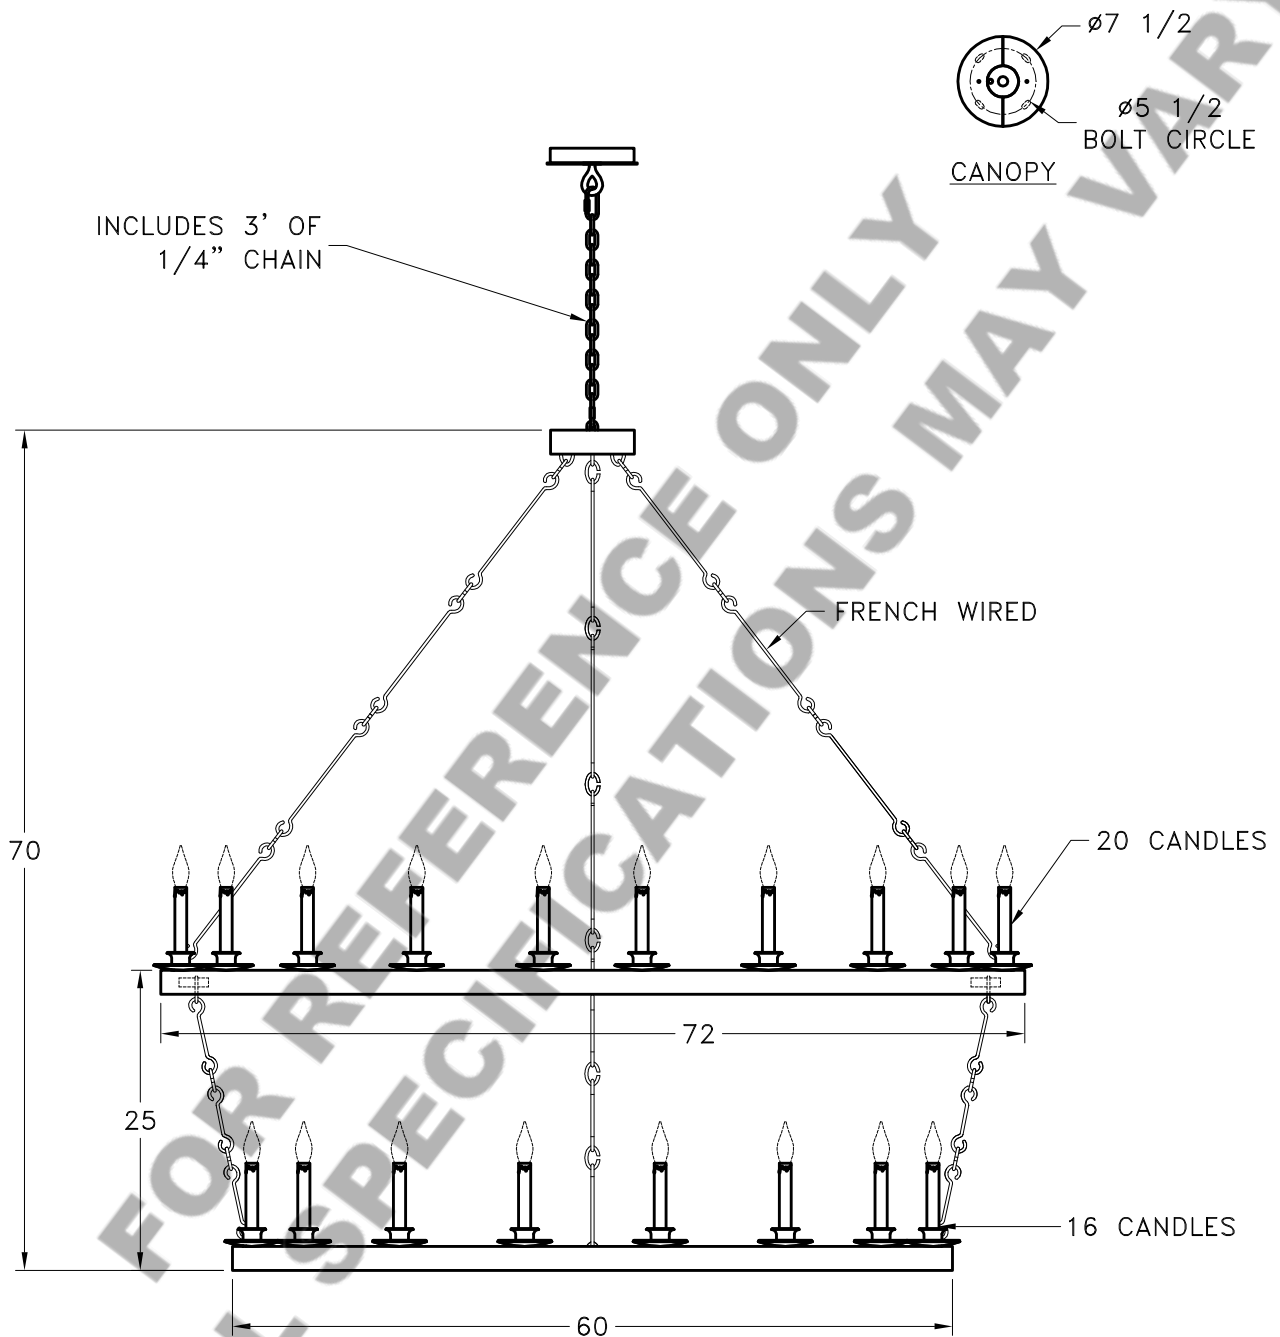

Location:

Product #: CH9279

Visit hammerton.com for product options and specifications.

Mounting Style: A	Electrical Type: INCANDESCENT
Approximate lbs.: 120	Bulb Qty: 36 Wattage: 25
Finish: SEE WEB SITE FOR OPTIONS	Voltage: 120
Top Diffuser: N/A	Socket Type: MEDIUM
Bottom Diffuser: N/A	UL Location: DRY

Mounting Detail

CAUTION
HARDWARE PACKET "A"
MOUNTS DIRECTLY TO
BUILDING STRUCTURE.

All fixtures created by Hammerton are handcrafted by artisans. Dimensions may vary up to 7/8".

©Copyright 2016. All rights in design, detail or invention of this drawing are reserved as the property of Hammerton. Any imitation or adaptation without written consent is strictly prohibited.