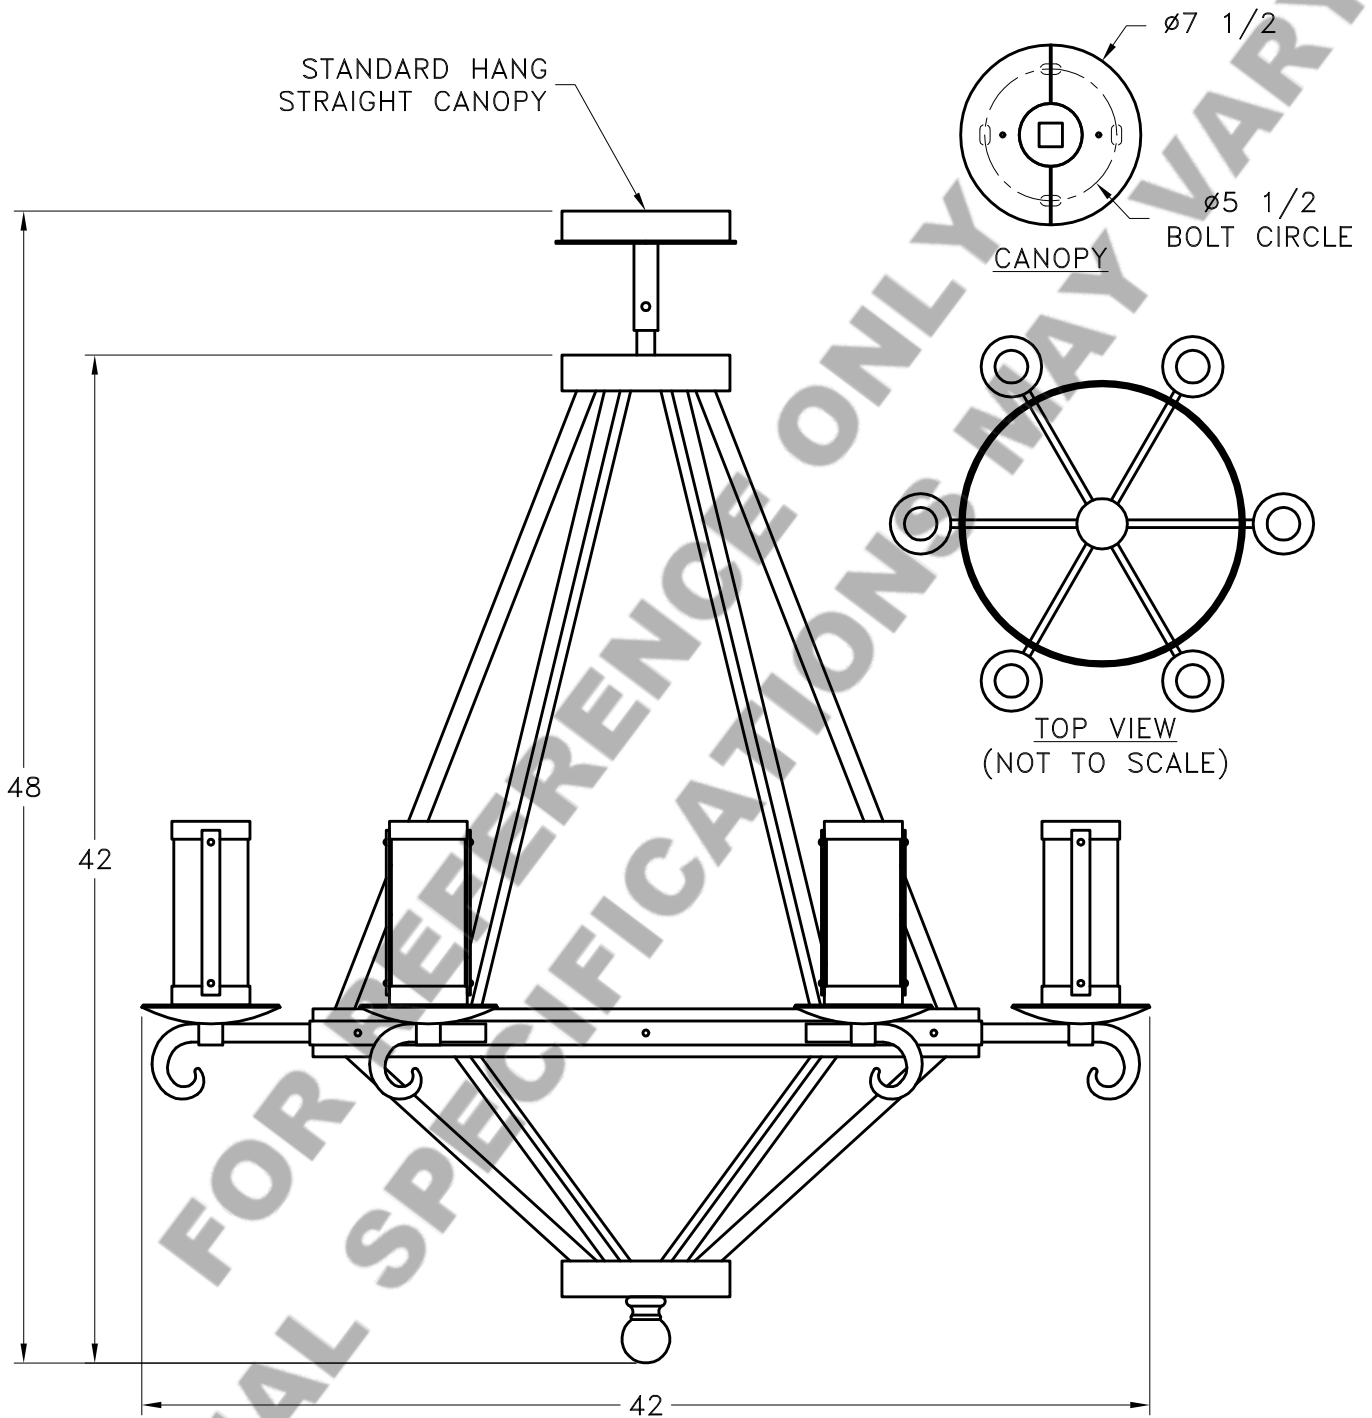

Location:

Product #: CH9281

Visit hammerton.com for product options and specifications.

Mounting Style: A	Electrical Type: INCANDESCENT
Approximate lbs.: 250	Bulb Qty: 6 Wattage: 60
Finish: SEE WEB SITE FOR OPTIONS	Voltage: 120
Top Diffuser: OPEN	Socket Type: CANDELABRA
Bottom Diffuser: N/A	UL Location: DRY

Mounting Detail

CAUTION

HARDWARE PACKET "A" MOUNTS DIRECTLY TO BUILDING STRUCTURE.

All fixtures created by Hammerton are handcrafted by artisans. Dimensions may vary up to 1/8".

©Copyright 2016. All rights in design, detail or invention of this drawing are reserved as the property of Hammerton. Any imitation or adaptation without written consent is strictly prohibited.