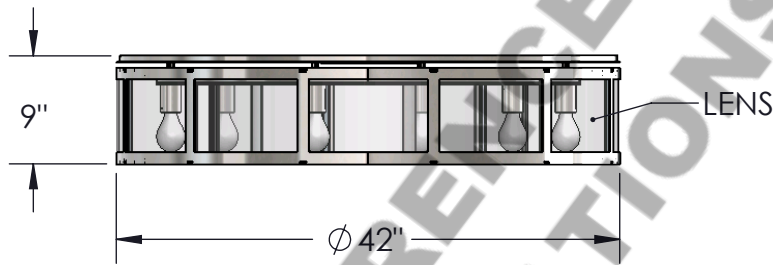

Approved By:

Product #: CL2307

Date: 5/10/2017

Mounting Style:	FLAT	Electrical Type:	INCANDESCENT
Approximate lbs.:	159	Bulb Qty:	6 Wattage:60
Finish:	SEE WEBSITE FOR OPTIONS	Voltage:	120
Top Diffuser:	OPEN	Socket Type:	E26, MEDIUM
Bottom Diffuser:	SAME AS LENS	UL Location:	DRY

Mounting Detail

CAUTION

HARDWARE PACKET "A"
MOUNTS DIRECTLY TO BUILDING
STRUCTURE.

All fixtures created by Hammerton are handcrafted by artisans-dimensions may vary.

© Copyright 2017. All rights in design, detail or invention of this drawing are reserved as the property of Hammerton. Any imitation or adaptation without written consent is strictly prohibited.