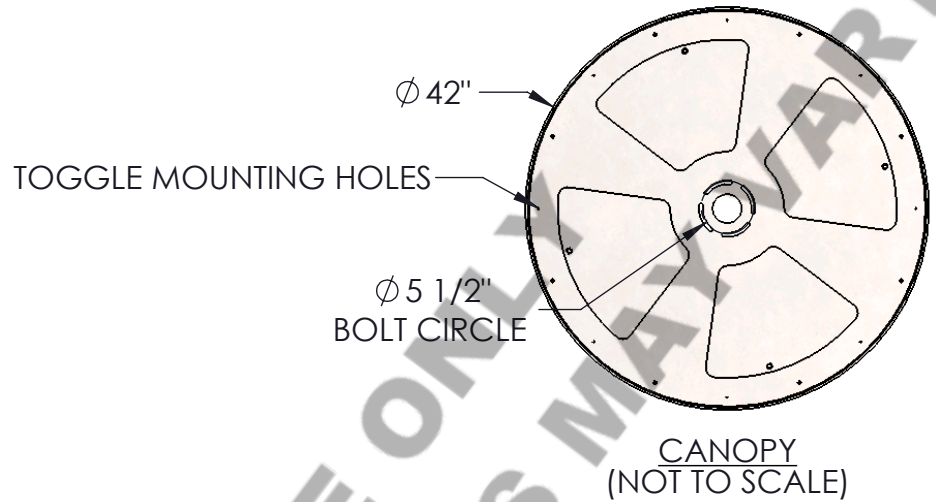

Approved By:

Product #: CL2307

Date: 5/10/2017

Mounting Style:	FLAT	Electrical Type:	INCANDESCENT
Approximate lbs.:	159	Bulb Qty:	6 Wattage:60
Finish:	SEE WEBSITE FOR OPTIONS	Voltage:	120
Top Diffuser:	OPEN	Socket Type:	E26, MEDIUM
Bottom Diffuser:	SAME AS LENS	UL Location:	DRY

Mounting Detail

CAUTION

HARDWARE PACKET "A"
MOUNTS DIRECTLY TO BUILDING
STRUCTURE.

All fixtures created by Hammerton are handcrafted by artisans-dimensions may vary.

© Copyright 2017. All rights in design, detail or invention of this drawing are reserved as the property of Hammerton. Any imitation or adaptation without written consent is strictly prohibited.