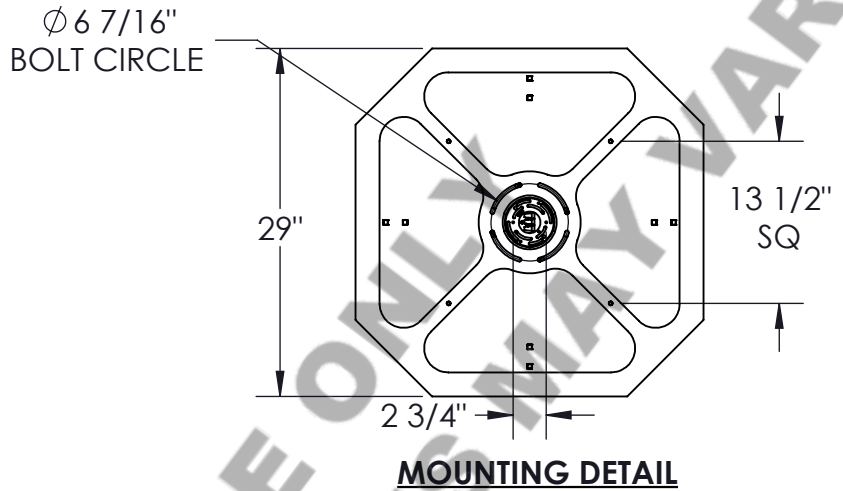

Approved By:

Product #: CL9215

Date: 5/22/2019

Mounting Style: FLAT	Electrical Type: INCANDESCENT
Approximate lbs.: 133	Bulb Qty: 2 Wattage: 60
Finish: SEE WEB SITE FOR OPTIONS	Voltage: 120
Top Diffuser: OPEN	Socket Type: E26
Bottom Diffuser: SAME AS LENS	UL Location: DRY