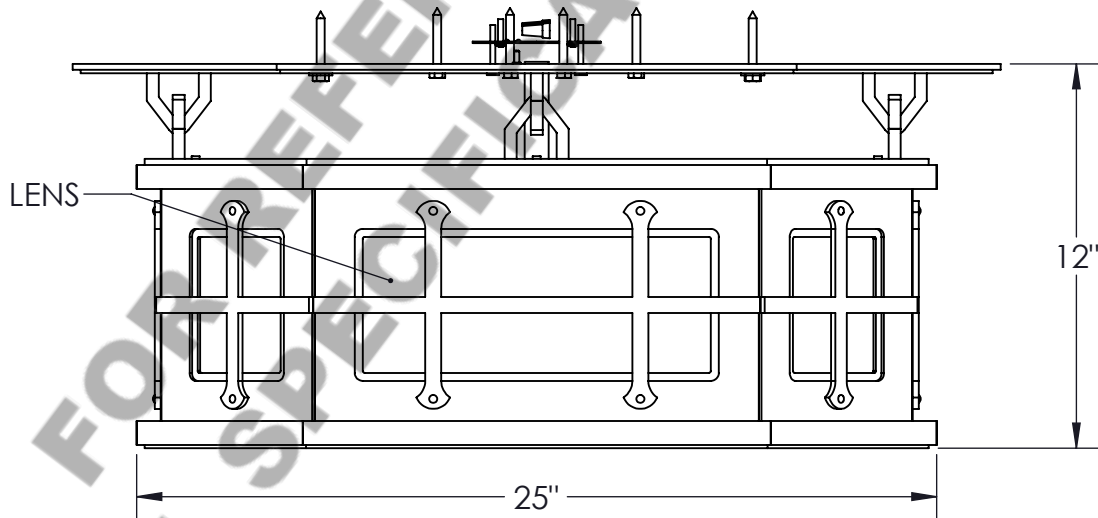

Approved By:

Product #: CL9215

Date: 5/22/2019

Mounting Style: FLAT	Electrical Type: INCANDESCENT
Approximate lbs.: 133	Bulb Qty: 2 Wattage: 60
Finish: SEE WEB SITE FOR OPTIONS	Voltage: 120
Top Diffuser: OPEN	Socket Type: E26
Bottom Diffuser: SAME AS LENS	UL Location: DRY