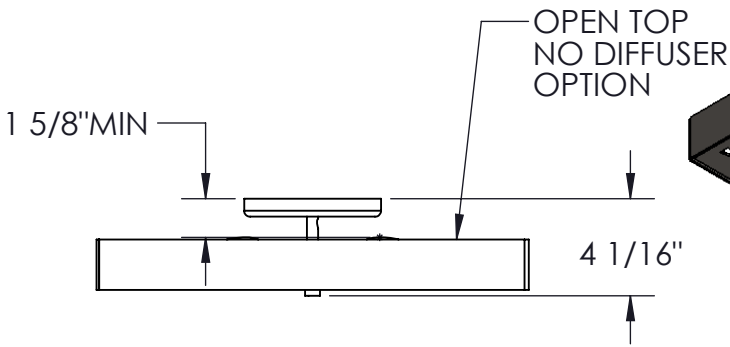

Approved By:

Product #: CLC0008-18

Date: 4/12/2018