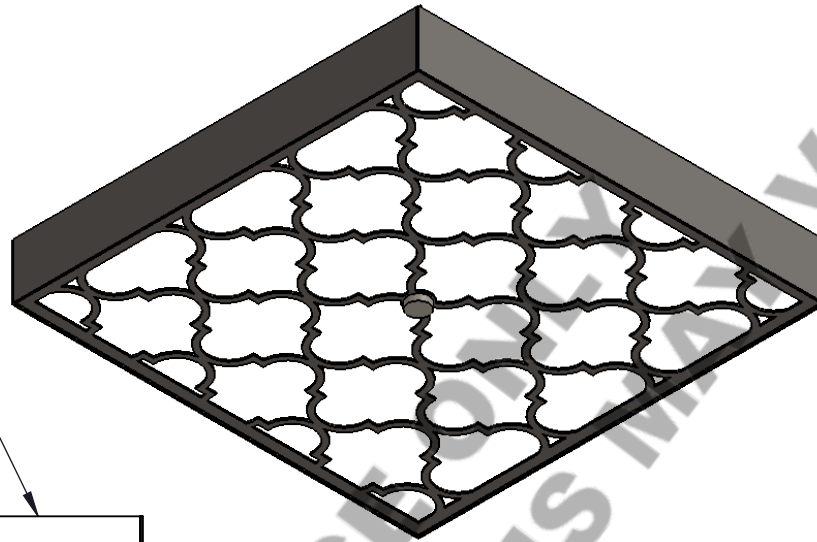

Approved By:

Product #: CLC0008-24

Date: 4/12/2018

OPEN TOP
NO DIFFUSER
OPTION

MISSION

IMPERIAL

RAFFIA

SPRIG

CIRCOLO

LINEA

LENS

OPTIONAL
PATTERN

| | |
|-------------------------|-------------------------------|
| Mounting Style: Flat | Electrical Type: incandescent |
| Approximate lbs.: 17LBS | Bulb Qty: 3 Wattage: 40 |
| Finish: STD Metallic's | Voltage: 120 |
| Top Diffuser: N/A | Socket Type: E26 |
| Bottom Diffuser: N/A | UL Location: Dry |