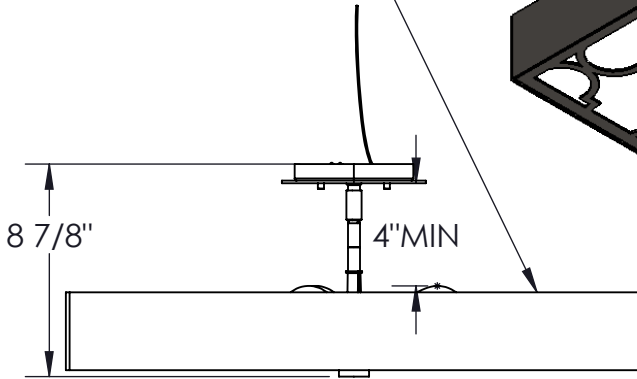

Approved By:

Product #: CLC0008-24

Date: 4/12/2018

OPEN TOP
NO DIFFUSER
OPTION

MISSION

IMPERIAL

RAFFIA

SPRIG

CIRCOLO

LINEA

LENS