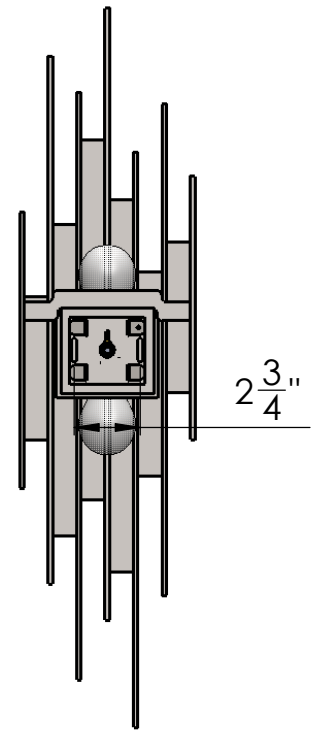

Approved By:

Product #: CS2124

Date: 12/10/2015

RIGHT FACING SHOWN

Mounting Style: A	Electrical Type: INCANDESCENT
Approximate lbs.: 27	Bulb Qty: 2 Wattage: 75
Finish: SEE WEB FOR OPTIONS	Voltage: 120
Top Diffuser: OPEN	Socket Type: MEDIUM
Bottom Diffuser: OPEN	UL Location: DRY

Mounting Detail

UL APPROVED J-BOX

CAUTION
HARDWARE PACKET "J" MOUNTS DIRECTLY TO J-BOX.

All fixtures created by Hammerton are handcrafted by artisans—dimensions may vary.

©Copyright 2013. All rights in design, detail or invention of this drawing are reserved as the property of Hammerton. Any imitation or adaptation without written consent is strictly prohibited.