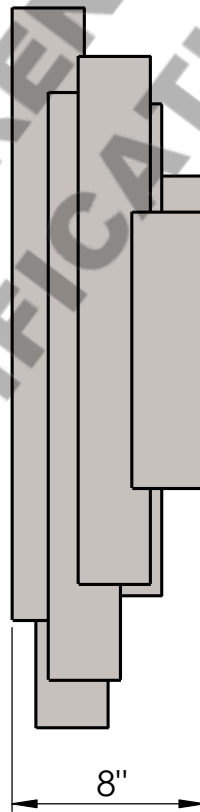

Approved By:

Product #: CS2124

Date: 12/10/2015

RIGHT FACING SHOWN

Mounting Style: A	Electrical Type: INCANDESCENT
Approximate lbs.: 27	Bulb Qty: 2 Wattage: 75
Finish: SEE WEB FOR OPTIONS	Voltage: 120
Top Diffuser: OPEN	Socket Type: MEDIUM
Bottom Diffuser: OPEN	UL Location: DRY

Mounting Detail

UL APPROVED J-BOX

CAUTION
HARDWARE PACKET "J" MOUNTS DIRECTLY TO J-BOX.

All fixtures created by Hammerton are handcrafted by artisans—dimensions may vary.

©Copyright 2013. All rights in design, detail or invention of this drawing are reserved as the property of Hammerton. Any imitation or adaptation without written consent is strictly prohibited.