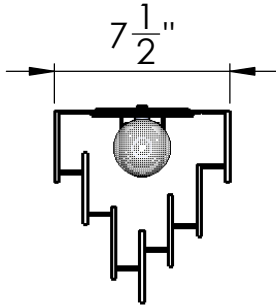

Approved By:

Product #: CS2124

Date: 12/10/2015

RIGHT FACING SHOWN

Mounting Style: A	Electrical Type: INCANDESCENT
Approximate lbs.: 27	Bulb Qty: 2 Wattage: 75
Finish: SEE WEB FOR OPTIONS	Voltage: 120
Top Diffuser: OPEN	Socket Type: MEDIUM
Bottom Diffuser: OPEN	UL Location: DRY

Mounting Detail

UL APPROVED J-BOX

CAUTION
HARDWARE PACKET "J" MOUNTS DIRECTLY TO J-BOX.

All fixtures created by Hammerton are handcrafted by artisans—dimensions may vary.

©Copyright 2013. All rights in design, detail or invention of this drawing are reserved as the property of Hammerton. Any imitation or adaptation without written consent is strictly prohibited.