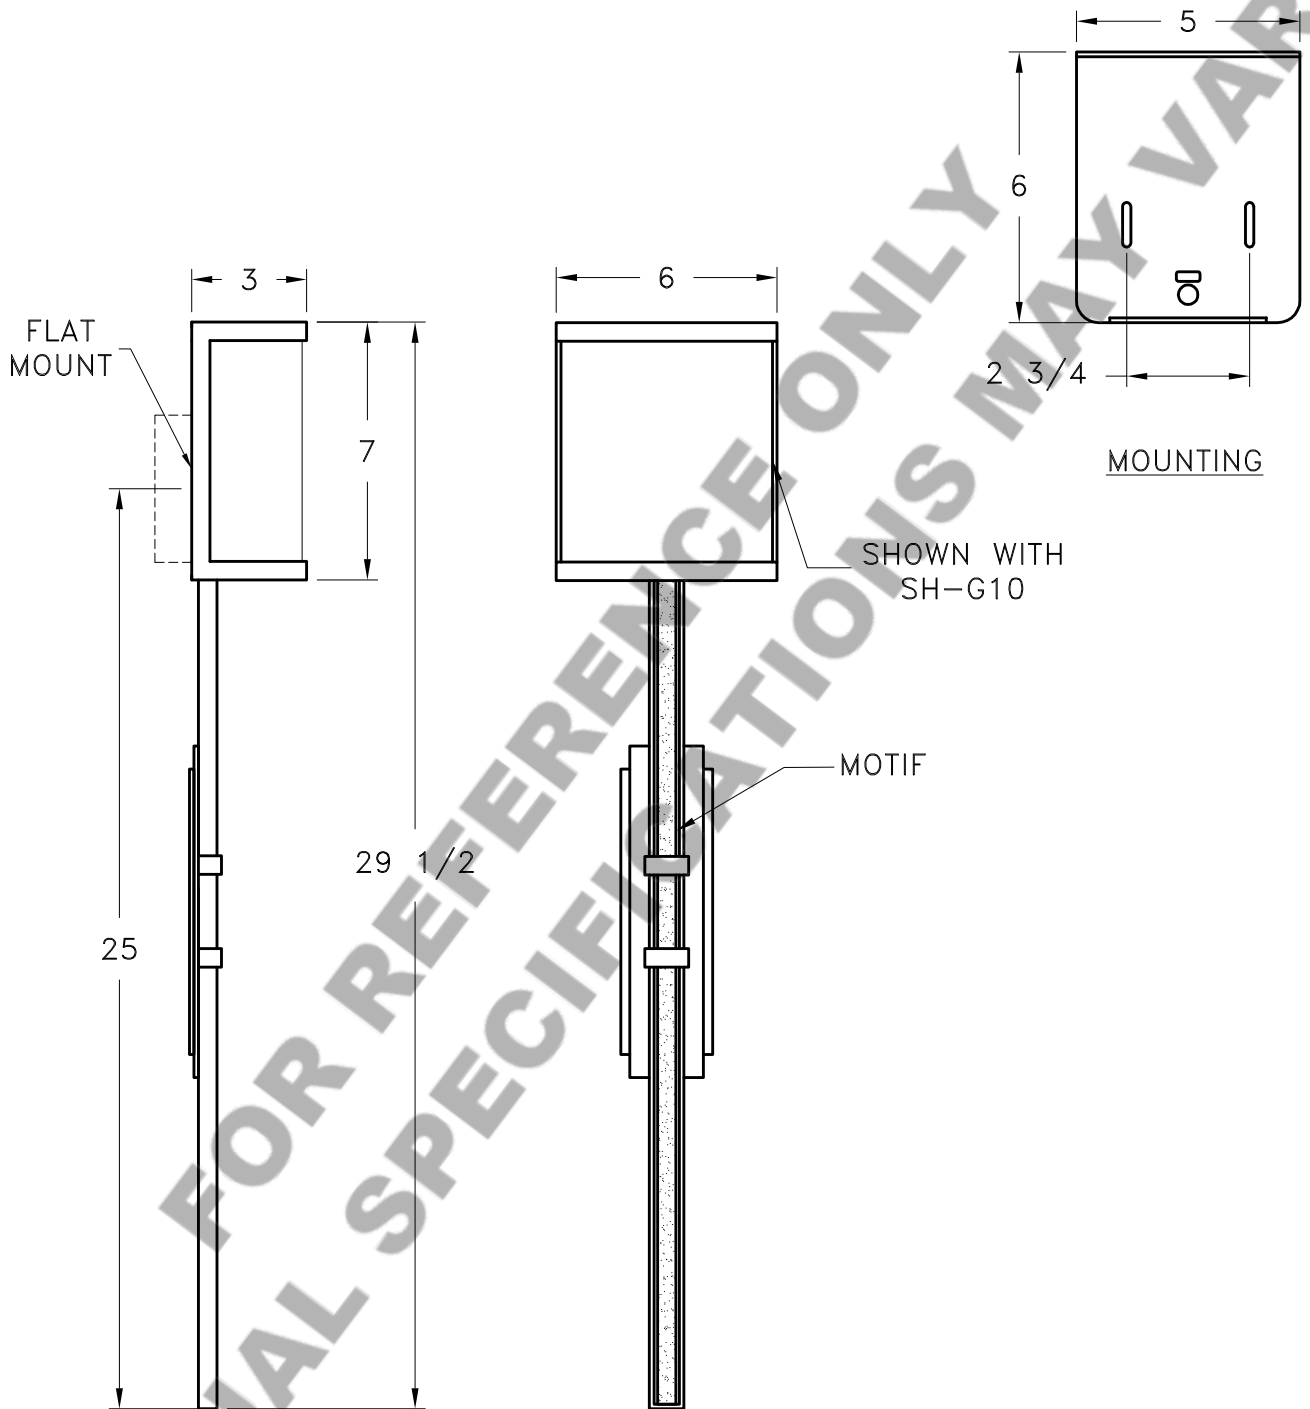

Location:

Product #: CS2162-L

Visit [hammerton.com](http://hammerton.com) for product options and specifications.

Mounting Style: D	Electrical Type: INCANDESCENT	<p>Mounting Detail</p> <p>2 3/4 O.C.</p> <p>CAUTION HARDWARE PACKET "D" MOUNTS DIRECTLY TO J-BOX.</p>
Approximate lbs.: 8	Bulb Qty: 1    Wattage: 60	
Finish: SEE WEB SITE FOR OPTIONS	Voltage: 120	
Top Diffuser: OPEN	Socket Type: CANDELABRA	
Bottom Diffuser: OPEN	UL Location: DRY	
<p>All fixtures created by Hammerton are handcrafted by artisans. Dimensions may vary up to 7/8".</p> <p>©Copyright 2013. All rights in design, detail or invention of this drawing are reserved as the property of Hammerton. Any imitation or adaptation without written consent is strictly prohibited.</p> <p>Hammerton Inc. · 217 Wright Brothers Dr. · Salt Lake City, UT 84116 · (801) 973-8095</p>		