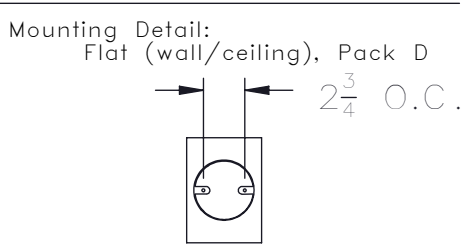

Approved By:

Product #: CS2163-L-RIGHT FACING

Date: 12/30/2019

Mounting Style: Flat (wall/ceiling)	Electrical Type: Incandescent
Approximate lbs.: 7	Bulb Qty: 1 Max Wattage: 60
Finish: SEE WEBSITE FOR OPTIONS	Voltage: 120
Top Diffuser: Open	Socket Type: E12/Candelabra
Bottom Diffuser: Open	UL Location: