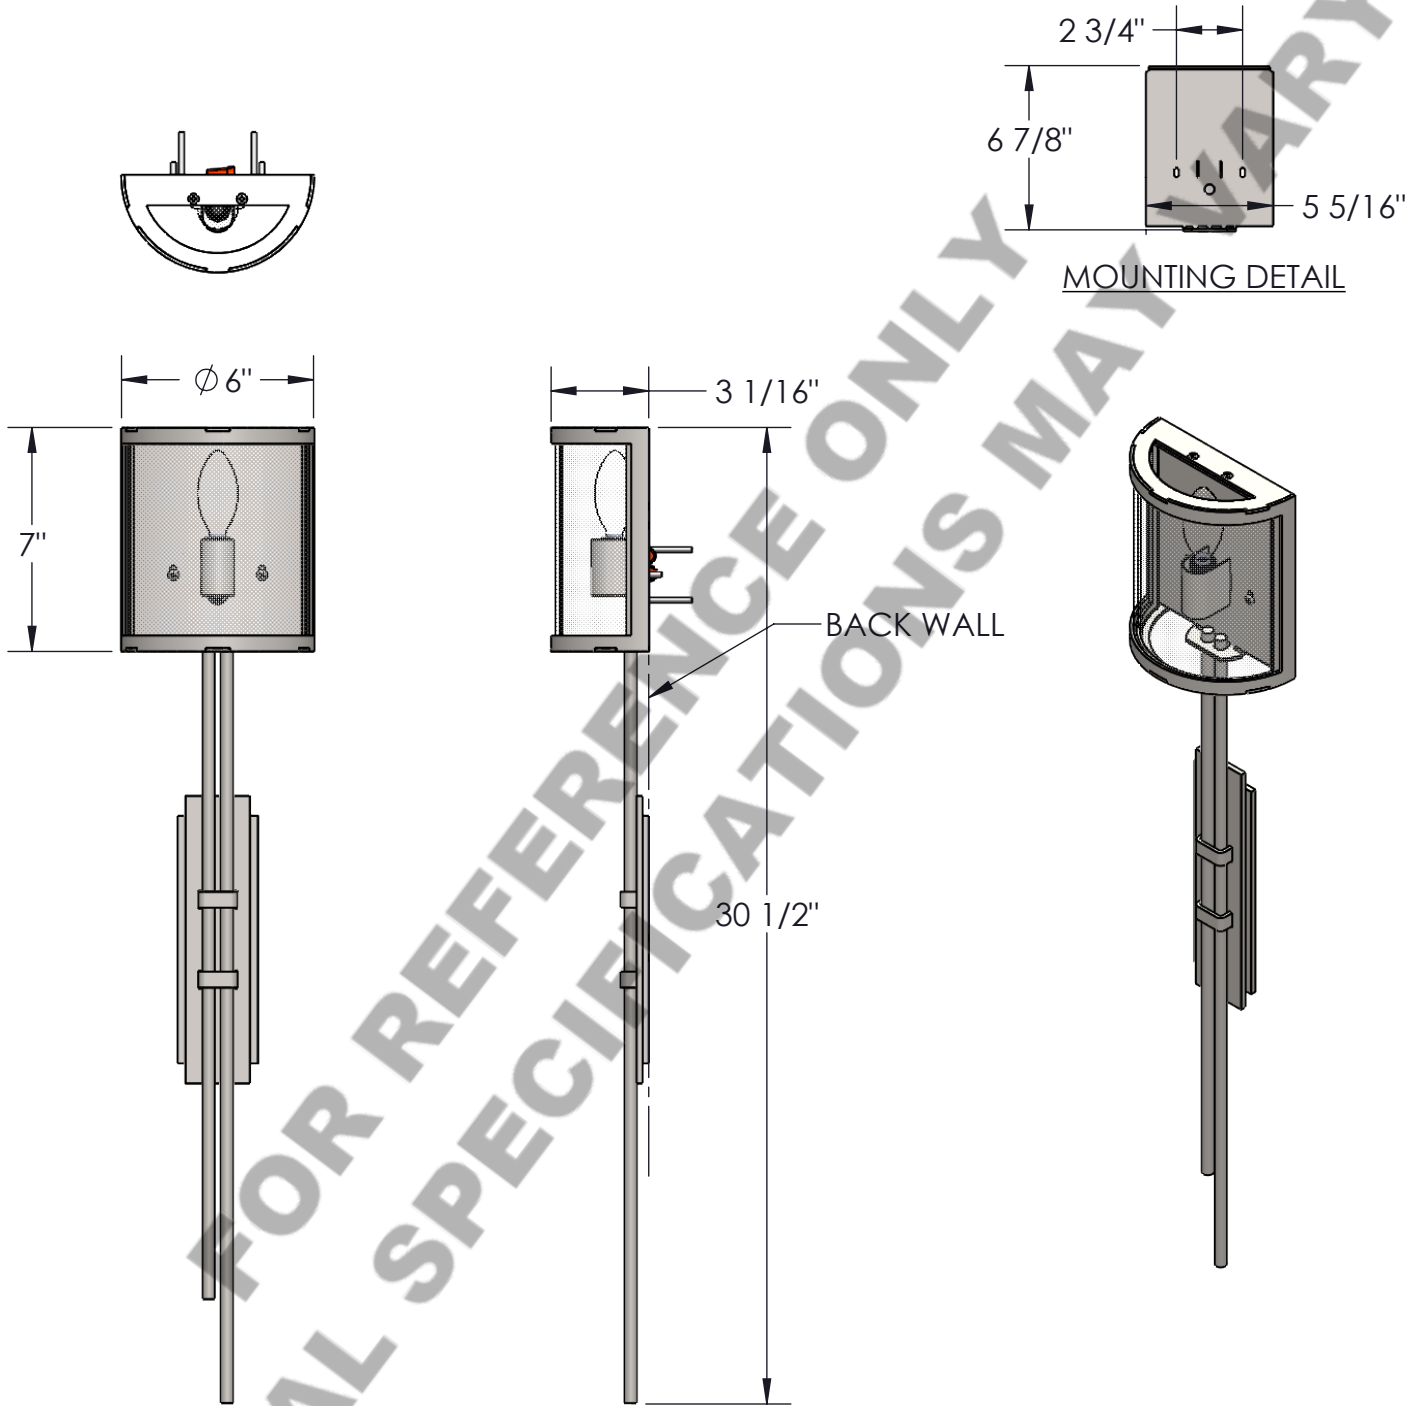

Approved By:

Product #: CS2163-L-RIGHT FACING

Date: 12/30/2019

Mounting Style: Flat (wall/ceiling)	Electrical Type: Incandescent
Approximate lbs.: 7	Bulb Qty: 1 Max Wattage: 60
Finish: SEE WEBSITE FOR OPTIONS	Voltage: 120
Top Diffuser: Open	Socket Type: E12/Candelabra
Bottom Diffuser: Open	UL Location:

All fixtures created by Hammerton are handcrafted by artisans—dimensions may vary.

© Copyright 2021. All rights in design, detail or invention of this drawing are reserved as the property of Hammerton. Any imitation or adaptation without written consent is strictly prohibited.