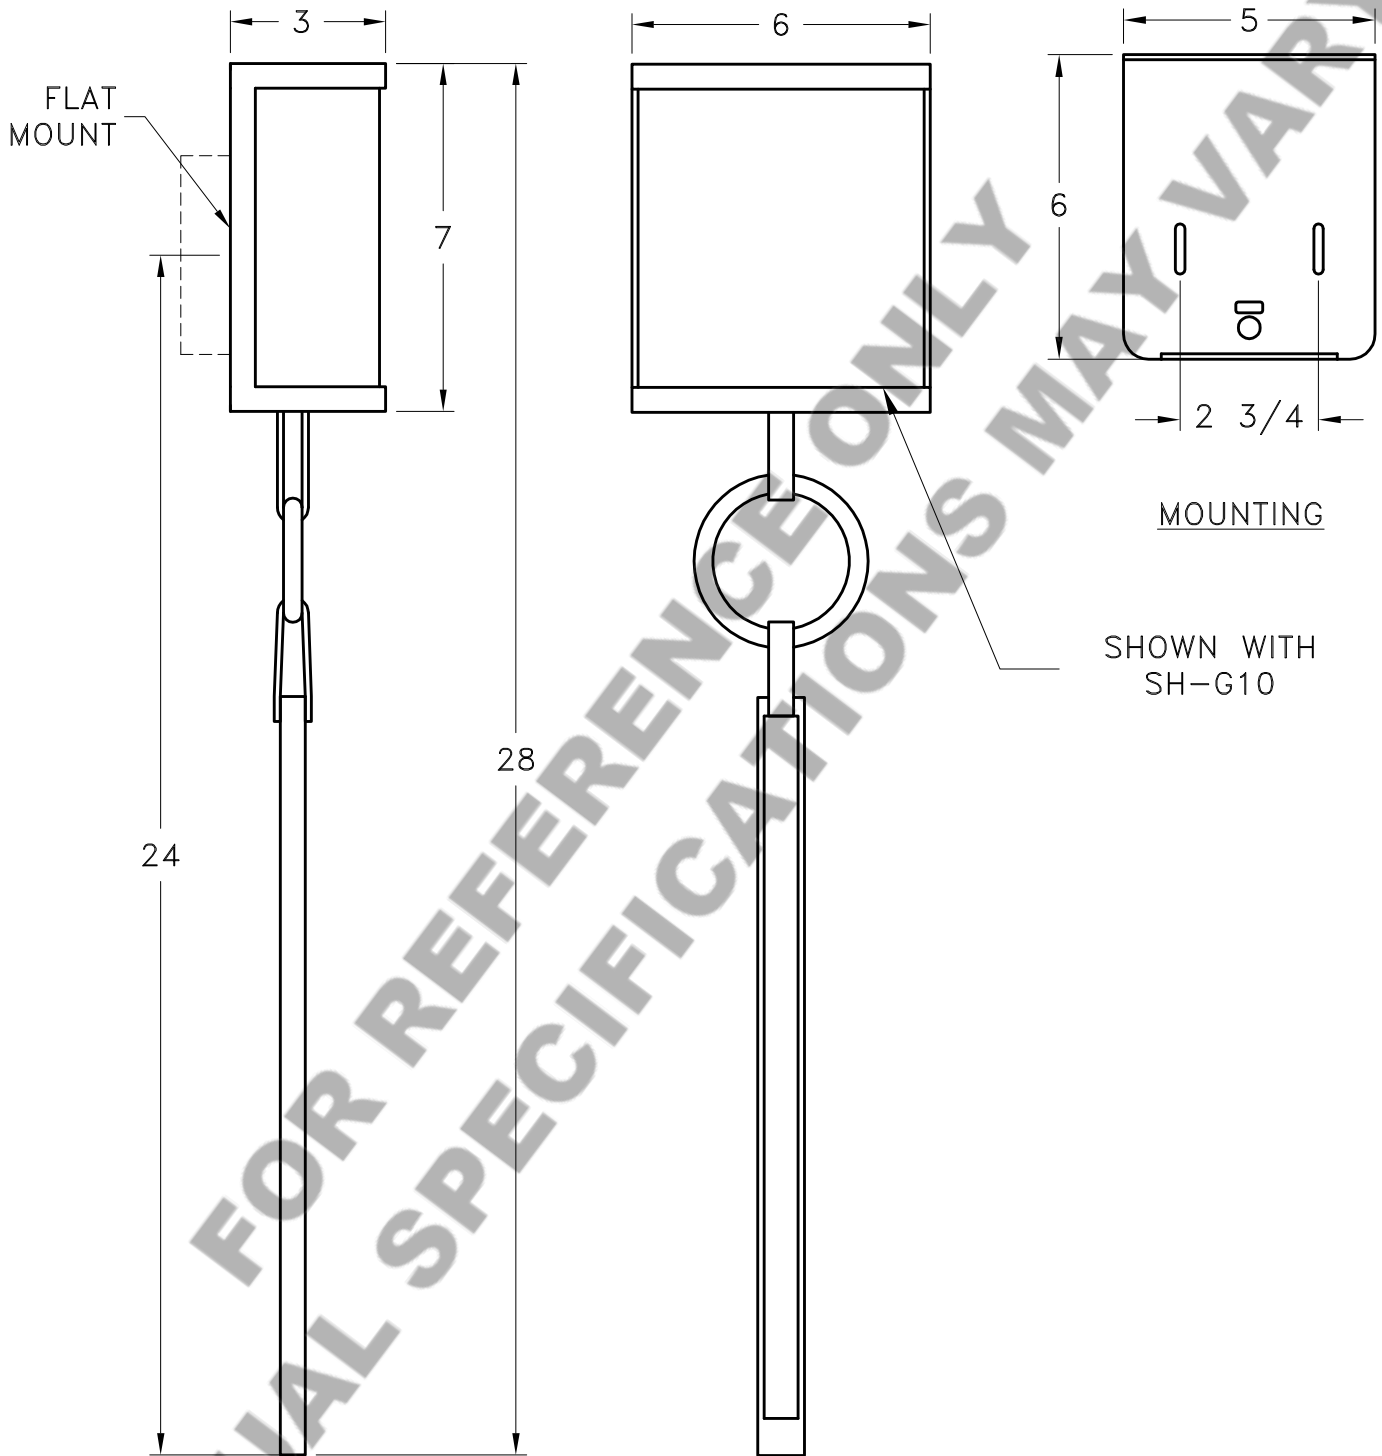

Location:

Product #: CS2169

Visit hammerton.com for product options and specifications.

| | | |
|--|-------------------------------|--|
| Mounting Style: D | Electrical Type: INCANDESCENT | <p>Mounting Detail</p> <p>2 3/4 O.C.</p> <p>CAUTION HARDWARE PACKET "D" MOUNTS DIRECTLY TO J-BOX.</p> |
| Approximate lbs.: 8 | Bulb Qty: 1 Wattage: 60 | |
| Finish: SEE WEB SITE FOR OPTIONS | Voltage: 120 | |
| Top Diffuser: OPEN | Socket Type: CANDELABRA | |
| Bottom Diffuser: OPEN | UL Location: DRY | |
| <p>All fixtures created by Hammerton are handcrafted by artisans. Dimensions may vary up to 7/8".</p> <p>©Copyright 2013. All rights in design, detail or invention of this drawing are reserved as the property of Hammerton. Any imitation or adaptation without written consent is strictly prohibited.</p> <p>Hammerton Inc. · 217 Wright Brothers Dr. · Salt Lake City, UT 84116 · (801) 973-8095</p> | | |