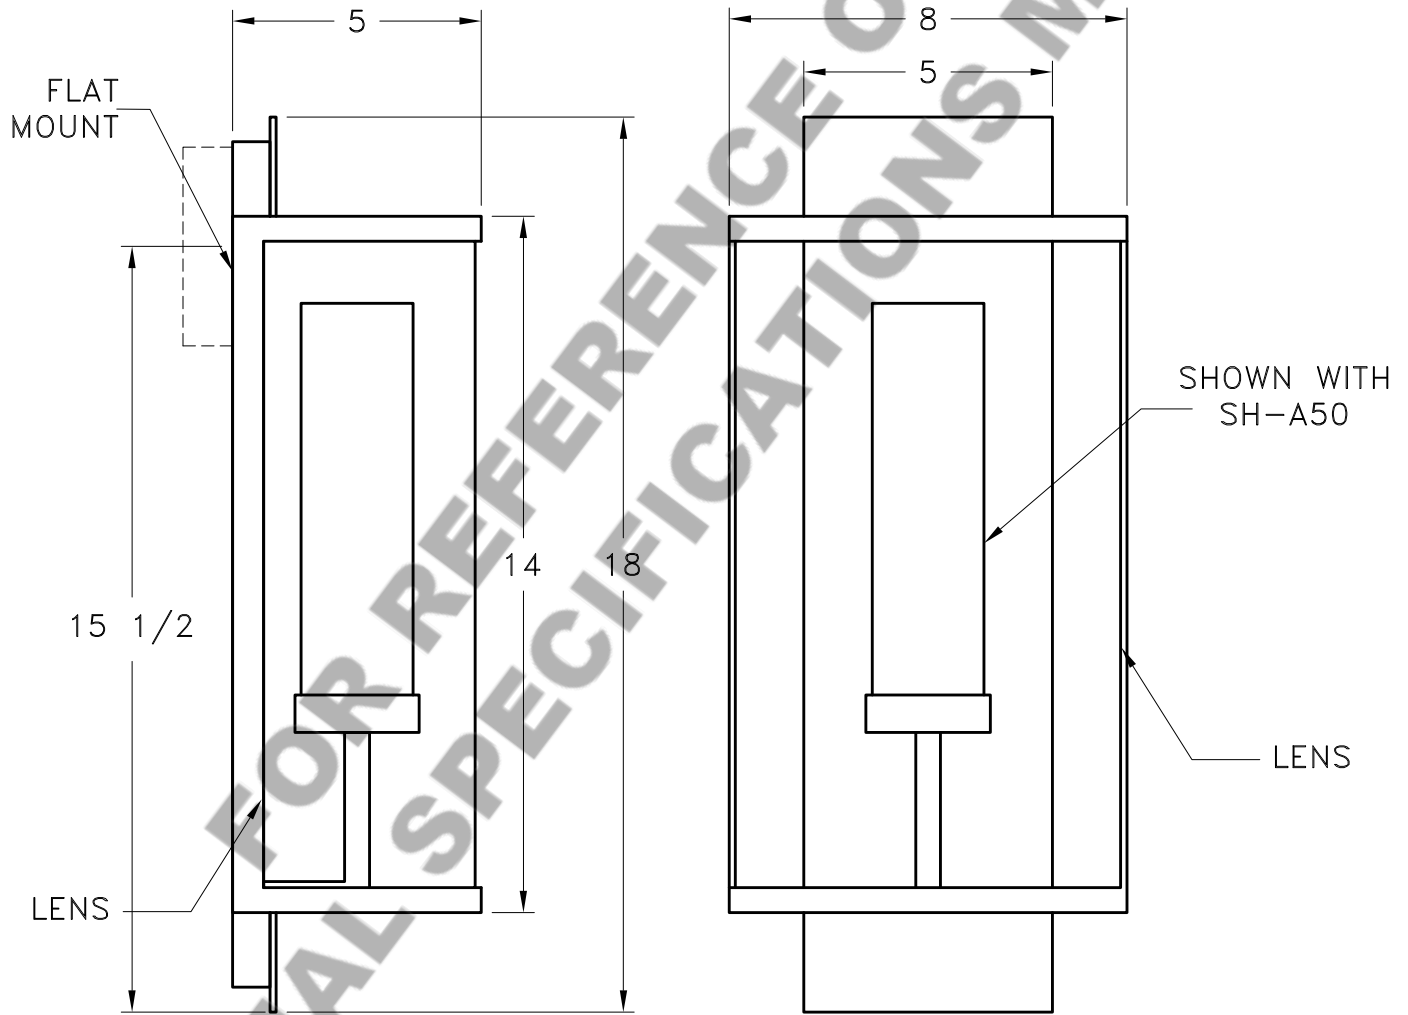

Location:

Product #: CS2170

Visit [hammerton.com](http://hammerton.com) for product options and specifications.

Mounting Style: D	Electrical Type: INCANDESCENT	Mounting Detail 
Approximate lbs.: 15	Bulb Qty: 1    Wattage: SEE SHADE	
Finish: SEE WEB SITE FOR OPTIONS	Voltage: 120	
Top Diffuser: OPEN	Socket Type: CANDELABRA	
Bottom Diffuser: OPEN	UL Location: DRY	

All fixtures created by Hammerton are handcrafted by artisans. Dimensions may vary up to 7/8".

©Copyright 2013. All rights in design, detail or invention of this drawing are reserved as the property of Hammerton. Any imitation or adaptation without written consent is strictly prohibited.