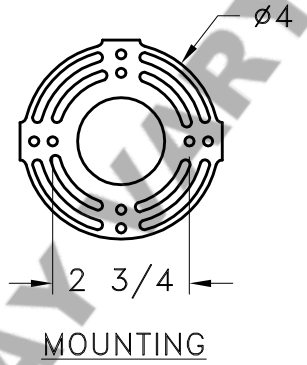

Location:

Product #: CS2170

Visit [hammerton.com](http://hammerton.com) for product options and specifications.

Mounting Style: D	Electrical Type: INCANDESCENT	Mounting Detail 
Approximate lbs.: 15	Bulb Qty: 1    Wattage: SEE SHADE	
Finish: SEE WEB SITE FOR OPTIONS	Voltage: 120	
Top Diffuser: OPEN	Socket Type: CANDELABRA	
Bottom Diffuser: OPEN	UL Location: DRY	

All fixtures created by Hammerton are handcrafted by artisans. Dimensions may vary up to 7/8".

©Copyright 2013. All rights in design, detail or invention of this drawing are reserved as the property of Hammerton. Any imitation or adaptation without written consent is strictly prohibited.

**CAUTION**  
HARDWARE PACKET "D"  
MOUNTS DIRECTLY TO  
J-BOX.