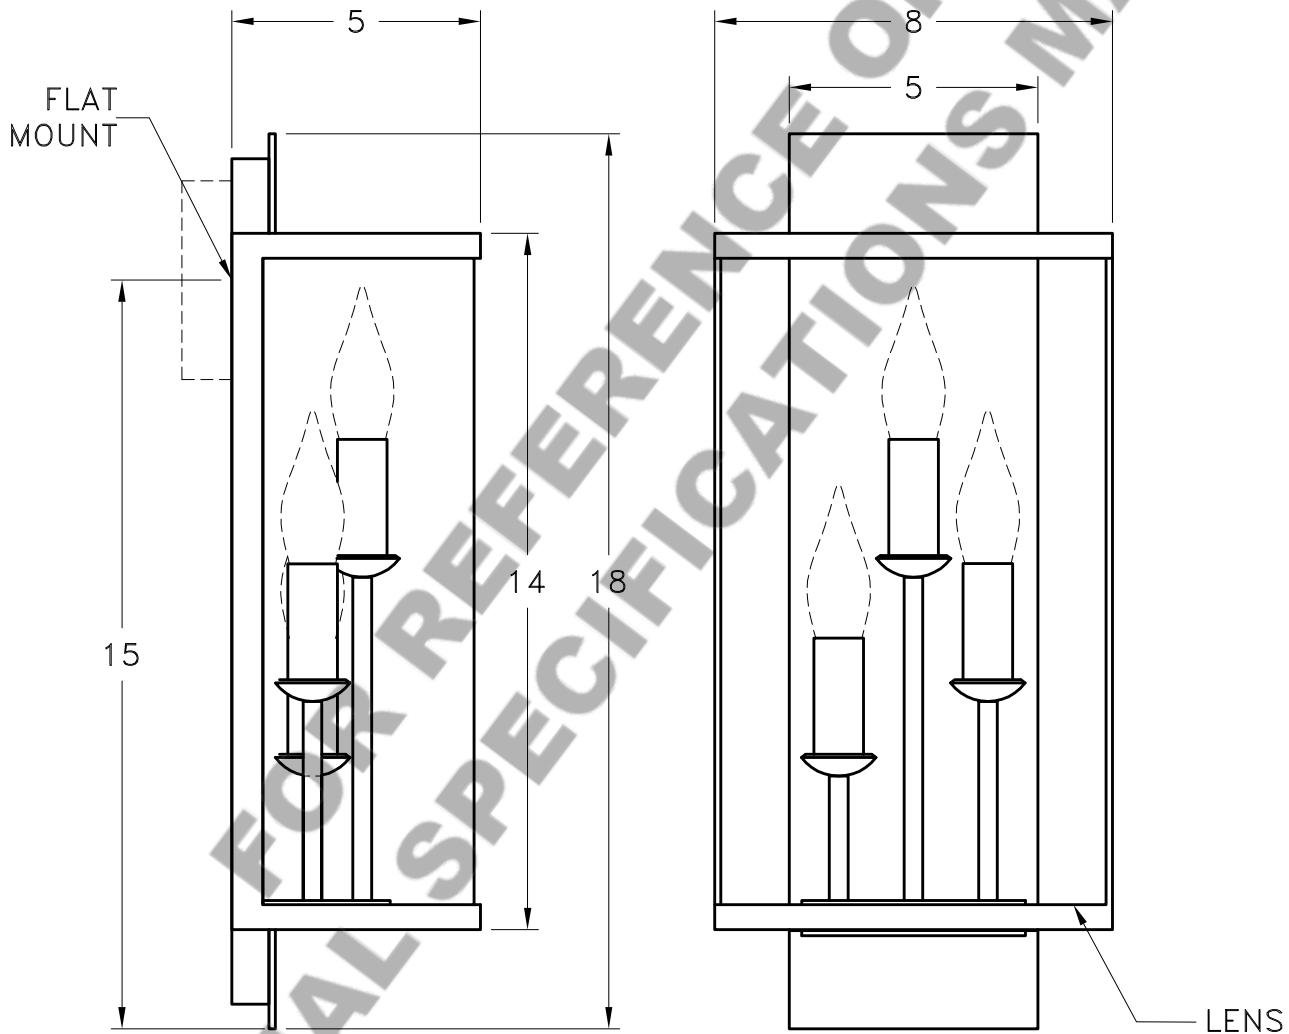

Location:

Product #: CS2173

Visit hammerton.com for product options and specifications.

Mounting Style: D	Electrical Type: INCANDESCENT	Mounting Detail  CAUTION HARDWARE PACKET "D" MOUNTS DIRECTLY TO J-BOX.
Approximate lbs.: 15	Bulb Qty: 3 Wattage: 40	
Finish: SEE WEB SITE FOR OPTIONS	Voltage: 120	
Top Diffuser: OPEN	Socket Type: CANDELABRA	
Bottom Diffuser: OPEN	UL Location: DRY	
All fixtures created by Hammerton are handcrafted by artisans. Dimensions may vary up to 7/8". ©Copyright 2013. All rights in design, detail or invention of this drawing are reserved as the property of Hammerton. Any imitation or adaptation without written consent is strictly prohibited. Hammerton Inc. · 217 Wright Brothers Dr. · Salt Lake City, UT 84116 · (801) 973-8095		