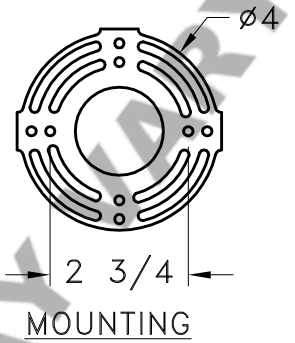

Location:

Product #: CS2173

Visit hammerton.com for product options and specifications.

Mounting Style: D	Electrical Type: INCANDESCENT	Mounting Detail  CAUTION HARDWARE PACKET "D" MOUNTS DIRECTLY TO J-BOX.
Approximate lbs.: 15	Bulb Qty: 3 Wattage: 40	
Finish: SEE WEB SITE FOR OPTIONS	Voltage: 120	
Top Diffuser: OPEN	Socket Type: CANDELABRA	
Bottom Diffuser: OPEN	UL Location: DRY	
All fixtures created by Hammerton are handcrafted by artisans. Dimensions may vary up to 7/8". ©Copyright 2013. All rights in design, detail or invention of this drawing are reserved as the property of Hammerton. Any imitation or adaptation without written consent is strictly prohibited. Hammerton Inc. · 217 Wright Brothers Dr. · Salt Lake City, UT 84116 · (801) 973-8095		