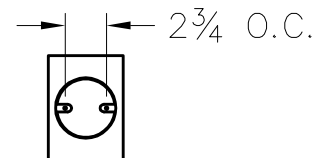

Location:

Product #: CS2174

Visit hammerton.com for product options and specifications.

Mounting Style: D	Electrical Type: INCANDESCENT
Approximate lbs.: 12	Bulb Qty: 2 Wattage: 60
Finish: SEE WEB SITE FOR OPTIONS	Voltage: 120
Top Diffuser: OPEN	Socket Type: CANDELABRA
Bottom Diffuser: OPEN	UL Location: DRY

Mounting Detail

CAUTION
HARDWARE PACKET "D"
MOUNTS DIRECTLY TO
J-BOX.

All fixtures created by Hammerton are handcrafted by artisans. Dimensions may vary up to 1/8".

©Copyright 2013. All rights in design, detail or invention of this drawing are reserved as the property of Hammerton. Any imitation or adaptation without written consent is strictly prohibited.