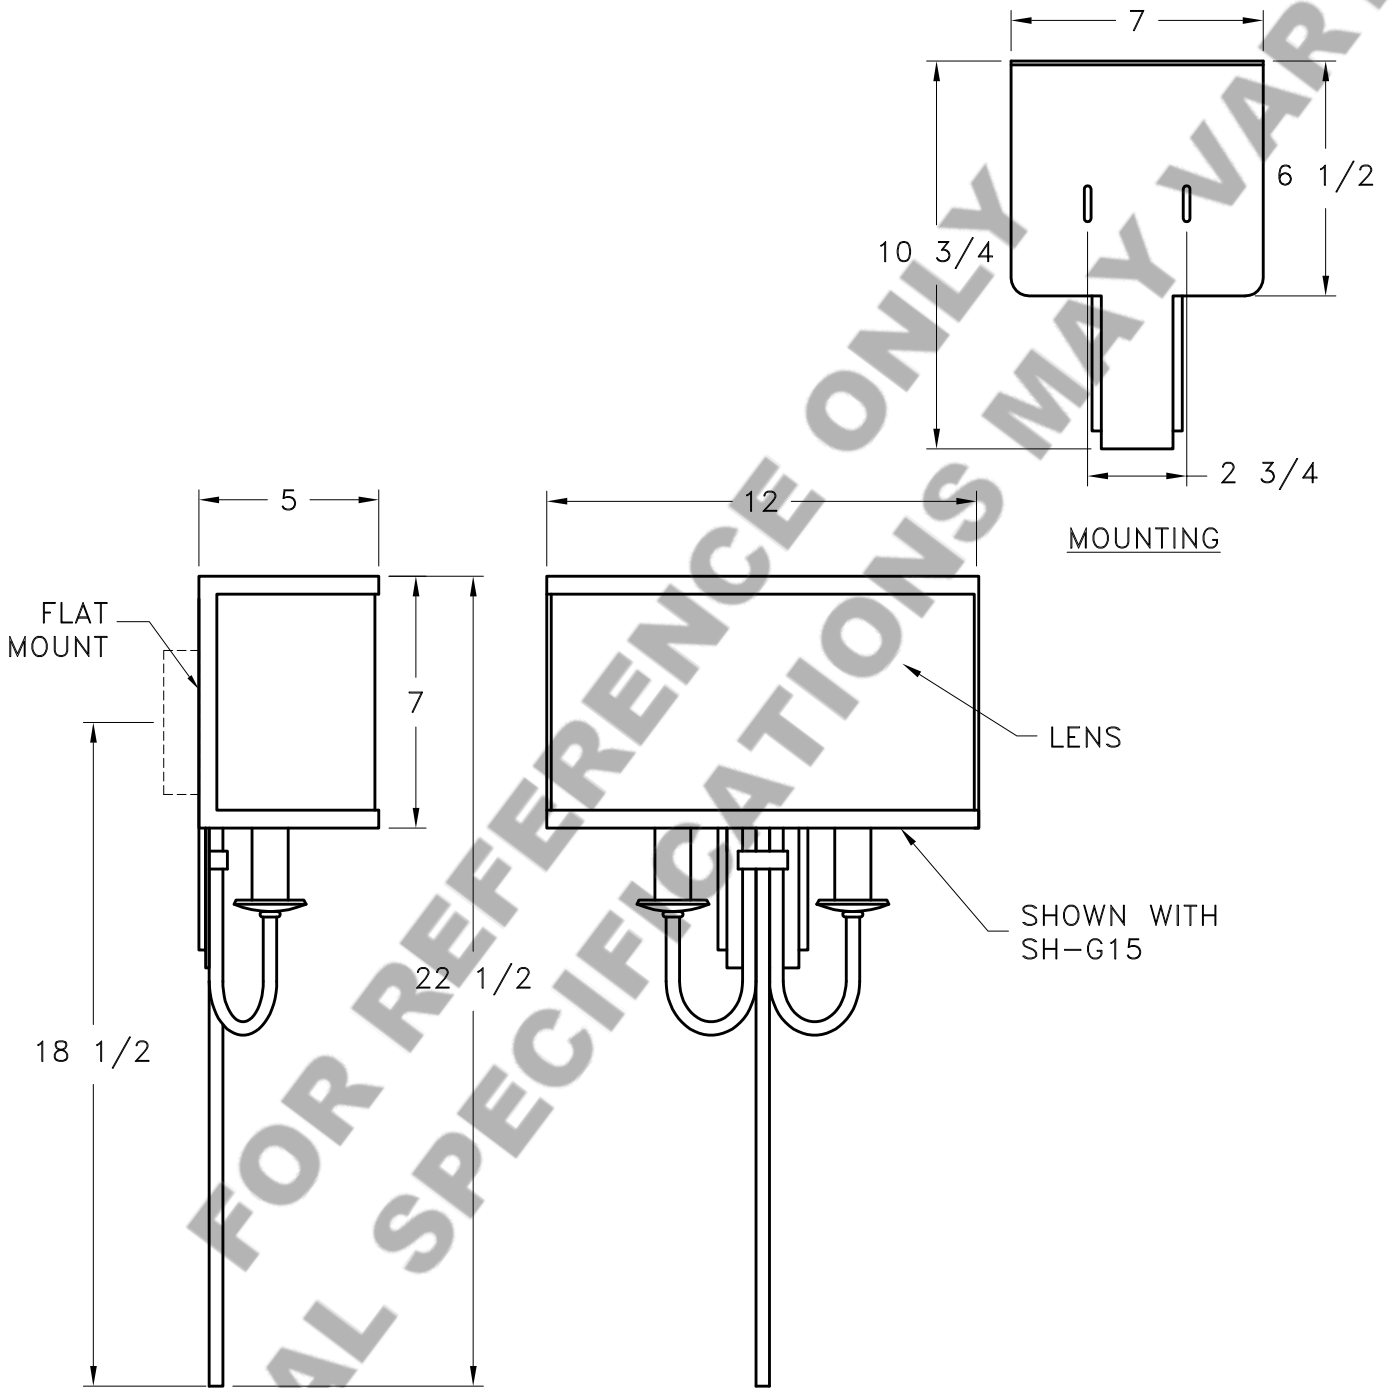

Location:

Product #: CS2174

Visit hammerton.com for product options and specifications.

Mounting Style: D	Electrical Type: INCANDESCENT
Approximate lbs.: 12	Bulb Qty: 2 Wattage: 60
Finish: SEE WEB SITE FOR OPTIONS	Voltage: 120
Top Diffuser: OPEN	Socket Type: CANDELABRA
Bottom Diffuser: OPEN	UL Location: DRY

Mounting Detail

CAUTION
HARDWARE PACKET "D"
MOUNTS DIRECTLY TO
J-BOX.

All fixtures created by Hammerton are handcrafted by artisans. Dimensions may vary up to 1/8".

©Copyright 2013. All rights in design, detail or invention of this drawing are reserved as the property of Hammerton. Any imitation or adaptation without written consent is strictly prohibited.