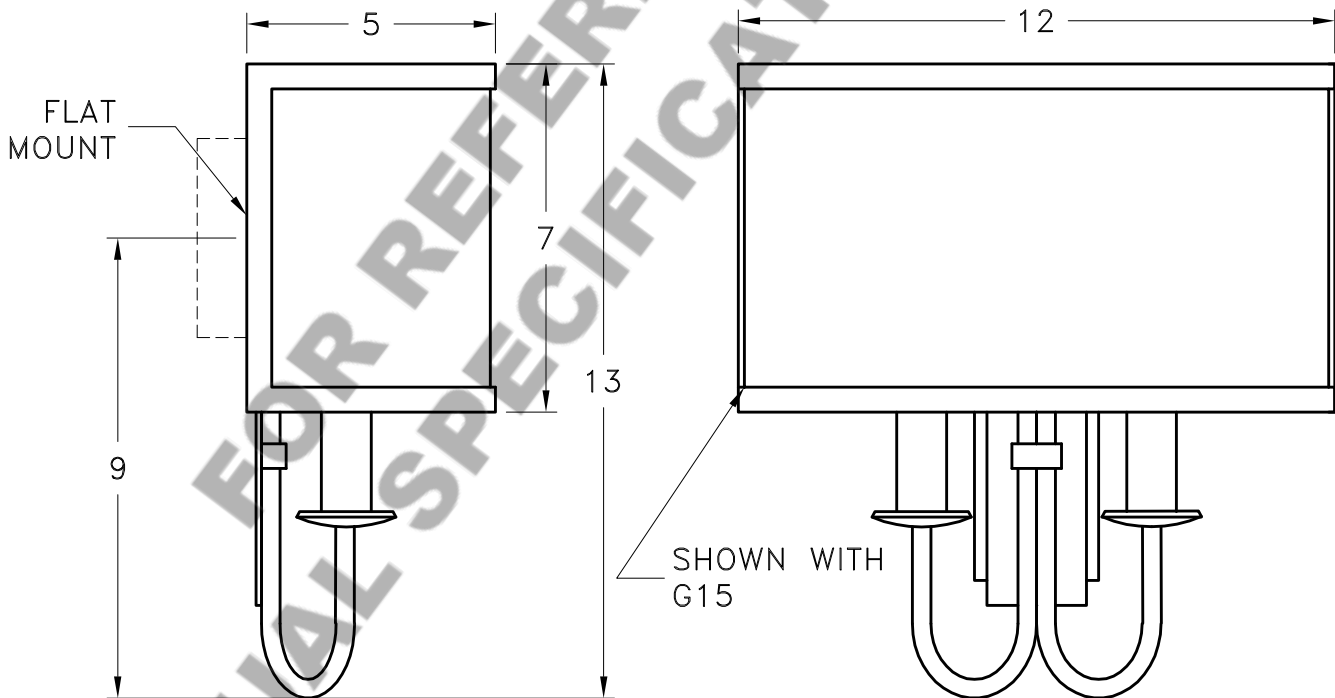

Location:

Product #: CS2175

MOUNTING

SHOWN WITH G15

Visit hammerton.com for product options and specifications.

Mounting Style: D	Electrical Type: INCANDESCENT	<p>Mounting Detail</p> <p>CAUTION HARDWARE PACKET "D" MOUNTS DIRECTLY TO J-BOX.</p>
Approximate lbs.: 10	Bulb Qty: 2 Wattage: 60	
Finish: SEE WEB SITE FOR OPTIONS	Voltage: 120	
Top Diffuser: OPEN	Socket Type: CANDELABRA	
Bottom Diffuser: OPEN	UL Location: DRY	
<p>All fixtures created by Hammerton are handcrafted by artisans. Dimensions may vary up to 7/8".</p> <p>©Copyright 2013. All rights in design, detail or invention of this drawing are reserved as the property of Hammerton. Any imitation or adaptation without written consent is strictly prohibited.</p> <p>Hammerton Inc. · 217 Wright Brothers Dr. · Salt Lake City, UT 84116 · (801) 973-8095</p>		