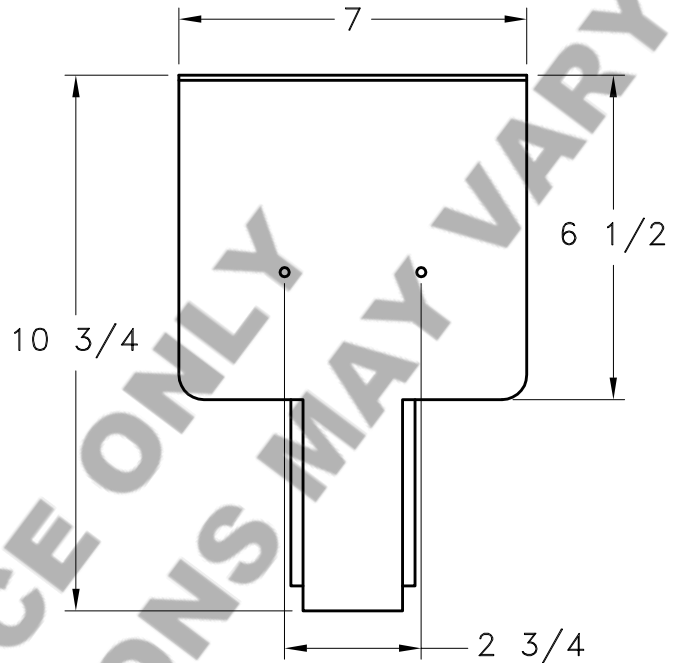

Location:

Product #: CS2175

MOUNTING

SHOWN WITH G15

Visit hammerton.com for product options and specifications.

Mounting Style: D	Electrical Type: INCANDESCENT	<p>Mounting Detail</p> <p>CAUTION HARDWARE PACKET "D" MOUNTS DIRECTLY TO J-BOX.</p>
Approximate lbs.: 10	Bulb Qty: 2 Wattage: 60	
Finish: SEE WEB SITE FOR OPTIONS	Voltage: 120	
Top Diffuser: OPEN	Socket Type: CANDELABRA	
Bottom Diffuser: OPEN	UL Location: DRY	
<p>All fixtures created by Hammerton are handcrafted by artisans. Dimensions may vary up to 7/8".</p> <p>©Copyright 2013. All rights in design, detail or invention of this drawing are reserved as the property of Hammerton. Any imitation or adaptation without written consent is strictly prohibited.</p> <p>Hammerton Inc. · 217 Wright Brothers Dr. · Salt Lake City, UT 84116 · (801) 973-8095</p>		