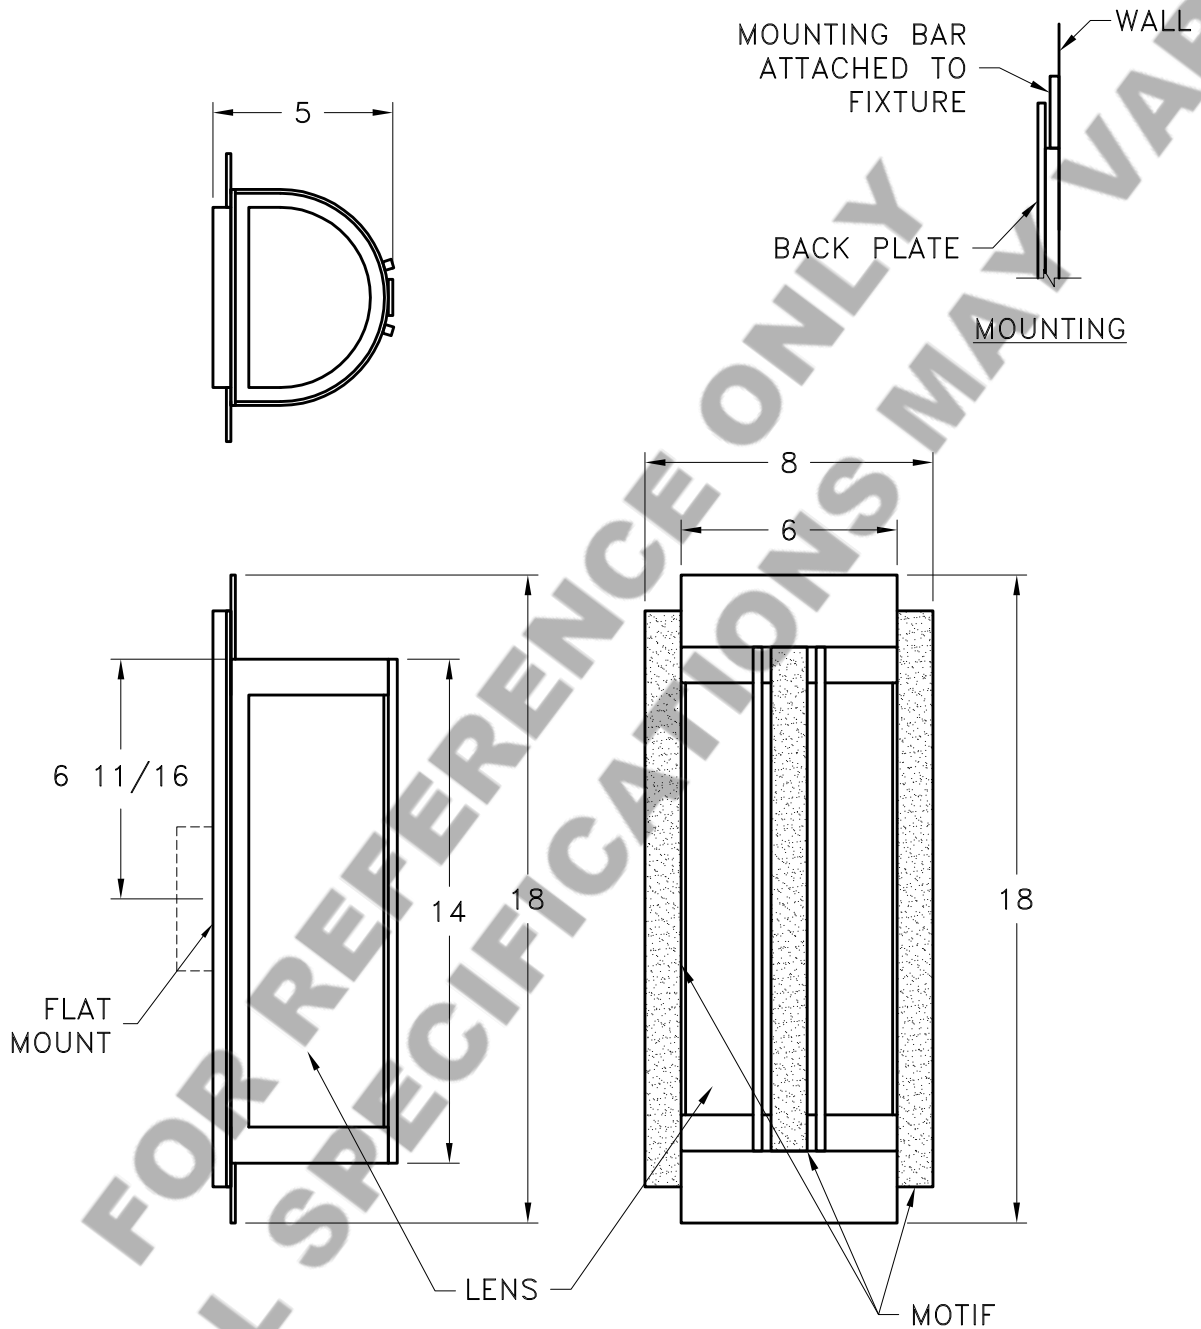

Location:

Product #: CS2227

Visit hammerton.com for product options and specifications.

Mounting Style: E	Electrical Type: INCANDESCENT	<p>Mounting Detail</p> <p>2 3/4 O.C.</p> <p>UL APPROVED J-BOX</p>
Approximate lbs.: 12	Bulb Qty: 2 Wattage: 60	
Finish: SEE WEB SITE FOR OPTIONS	Voltage: 120	
Top Diffuser: OPEN	Socket Type: MEDIUM	
Bottom Diffuser: OPEN	UL Location: DRY	

All fixtures created by Hammerton are handcrafted by artisans. Dimensions may vary up to 7/8".

©Copyright 2013. All rights in design, detail or invention of this drawing are reserved as the property of Hammerton. Any imitation or adaptation without written consent is strictly prohibited.