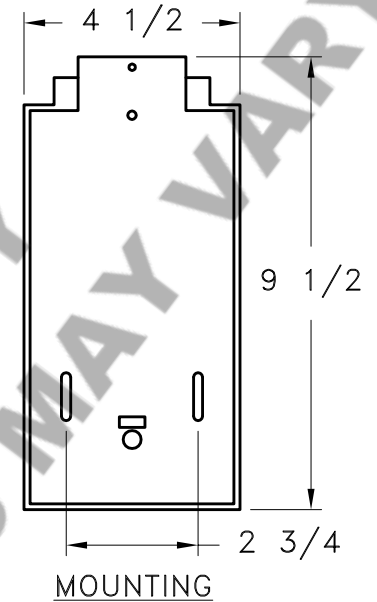

Location:

Product #: CS9254

Visit [hammerton.com](http://hammerton.com) for product options and specifications.

Mounting Style: E	Electrical Type: INCANDESCENT
Approximate lbs.: 7	Bulb Qty: 1 Wattage: 40
Finish: SEE WEB SITE FOR OPTIONS	Voltage: 120
Top Diffuser: OPEN	Socket Type: CANDELABRA
Bottom Diffuser: OPEN	UL Location: DRY

All fixtures created by Hammerton are handcrafted by artisans. Dimensions may vary up to 7/8".

©Copyright 2013. All rights in design, detail or invention of this drawing are reserved as the property of Hammerton. Any imitation or adaptation without written consent is strictly prohibited.