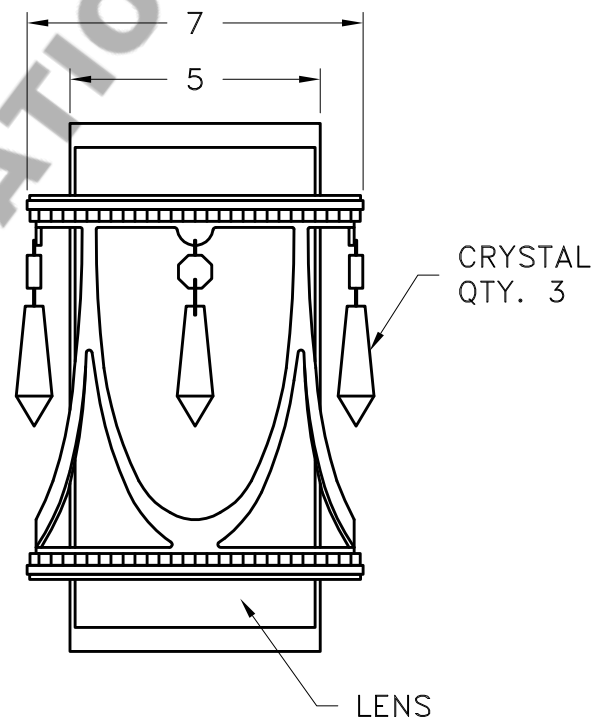

Location:

Product #: CS9254

Visit [hammerton.com](http://hammerton.com) for product options and specifications.

Mounting Style: E	Electrical Type: INCANDESCENT
Approximate lbs.: 7	Bulb Qty: 1 Wattage: 40
Finish: SEE WEB SITE FOR OPTIONS	Voltage: 120
Top Diffuser: OPEN	Socket Type: CANDELABRA
Bottom Diffuser: OPEN	UL Location: DRY

All fixtures created by Hammerton are handcrafted by artisans. Dimensions may vary up to 7/8".

©Copyright 2013. All rights in design, detail or invention of this drawing are reserved as the property of Hammerton. Any imitation or adaptation without written consent is strictly prohibited.