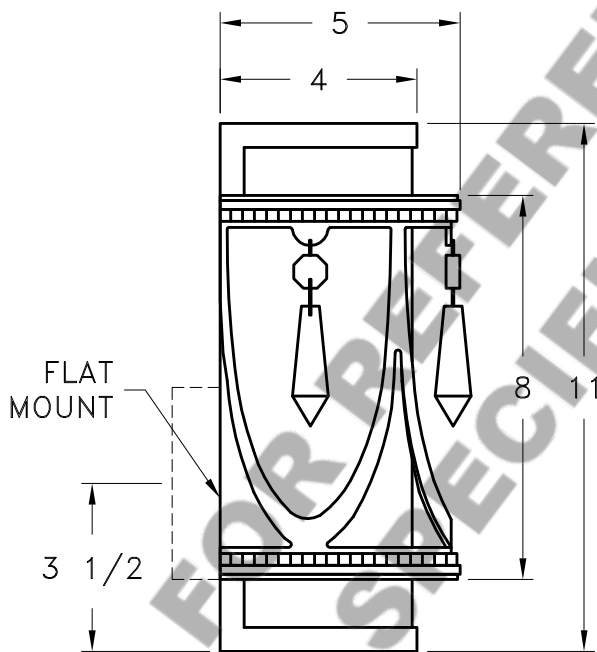

Location:

Product #: CS9254

Visit [hammerton.com](http://hammerton.com) for product options and specifications.

Mounting Style: E	Electrical Type: INCANDESCENT
Approximate lbs.: 7	Bulb Qty: 1 Wattage: 40
Finish: SEE WEB SITE FOR OPTIONS	Voltage: 120
Top Diffuser: OPEN	Socket Type: CANDELABRA
Bottom Diffuser: OPEN	UL Location: DRY

All fixtures created by Hammerton are handcrafted by artisans. Dimensions may vary up to 7/8".

©Copyright 2013. All rights in design, detail or invention of this drawing are reserved as the property of Hammerton. Any imitation or adaptation without written consent is strictly prohibited.