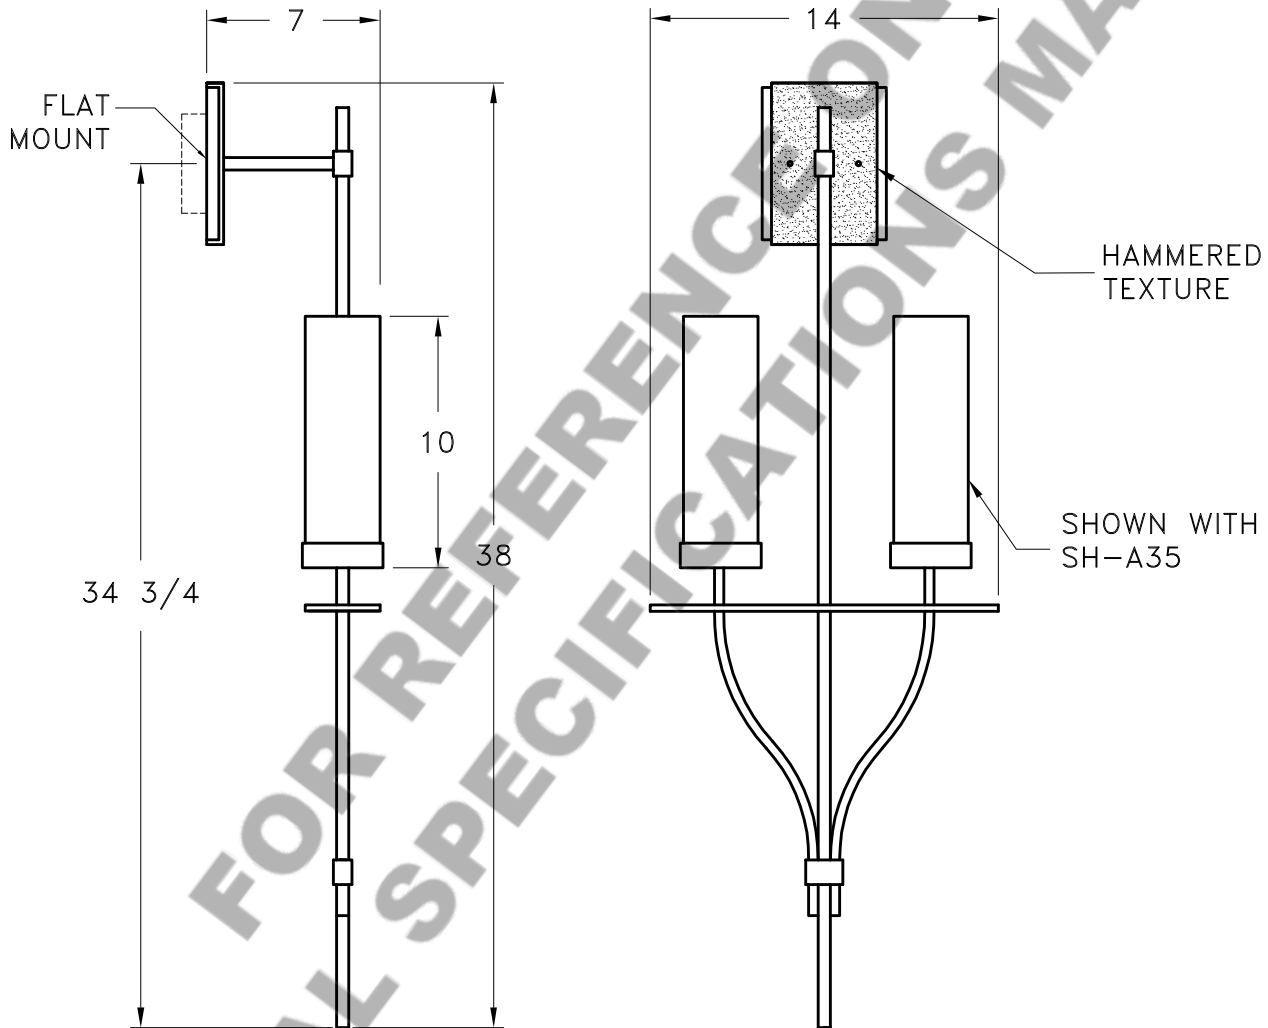

Location:

Product #: ID2067

MOUNTING DETAIL

Visit hammerton.com for product options and specifications.

| | | |
|----------------------------------|-----------------------------------|--|
| Mounting Style: D | Electrical Type: INCANDESCENT | Mounting Detail  |
| Approximate lbs.: 15 | Bulb Qty: 2 Wattage: SEE SHADE | |
| Finish: SEE WEB SITE FOR OPTIONS | Voltage: 120 | |
| Top Diffuser: N/A | Socket Type: CANDELABRA | |
| Bottom Diffuser: N/A | UL Location: DRY | |

All fixtures created by Hammerton are handcrafted by artisans. Dimensions may vary up to 7/8".

©Copyright 2012. All rights in design, detail or invention of this drawing are reserved as the property of Hammerton. Any imitation or adaptation without written consent is strictly prohibited.

CAUTION
HARDWARE PACKET "D"
MOUNTS DIRECTLY TO
J-BOX.