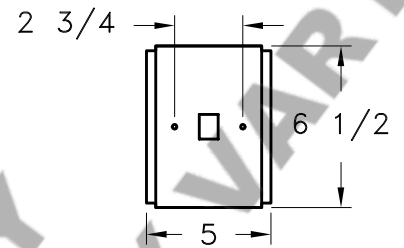

Location:

Product #: ID2067

MOUNTING DETAIL

Visit hammerton.com for product options and specifications.

| | | |
|----------------------------------|-----------------------------------|--|
| Mounting Style: D | Electrical Type: INCANDESCENT | Mounting Detail  |
| Approximate lbs.: 15 | Bulb Qty: 2 Wattage: SEE SHADE | |
| Finish: SEE WEB SITE FOR OPTIONS | Voltage: 120 | |
| Top Diffuser: N/A | Socket Type: CANDELABRA | |
| Bottom Diffuser: N/A | UL Location: DRY | |

All fixtures created by Hammerton are handcrafted by artisans. Dimensions may vary up to 7/8".

©Copyright 2012. All rights in design, detail or invention of this drawing are reserved as the property of Hammerton. Any imitation or adaptation without written consent is strictly prohibited.