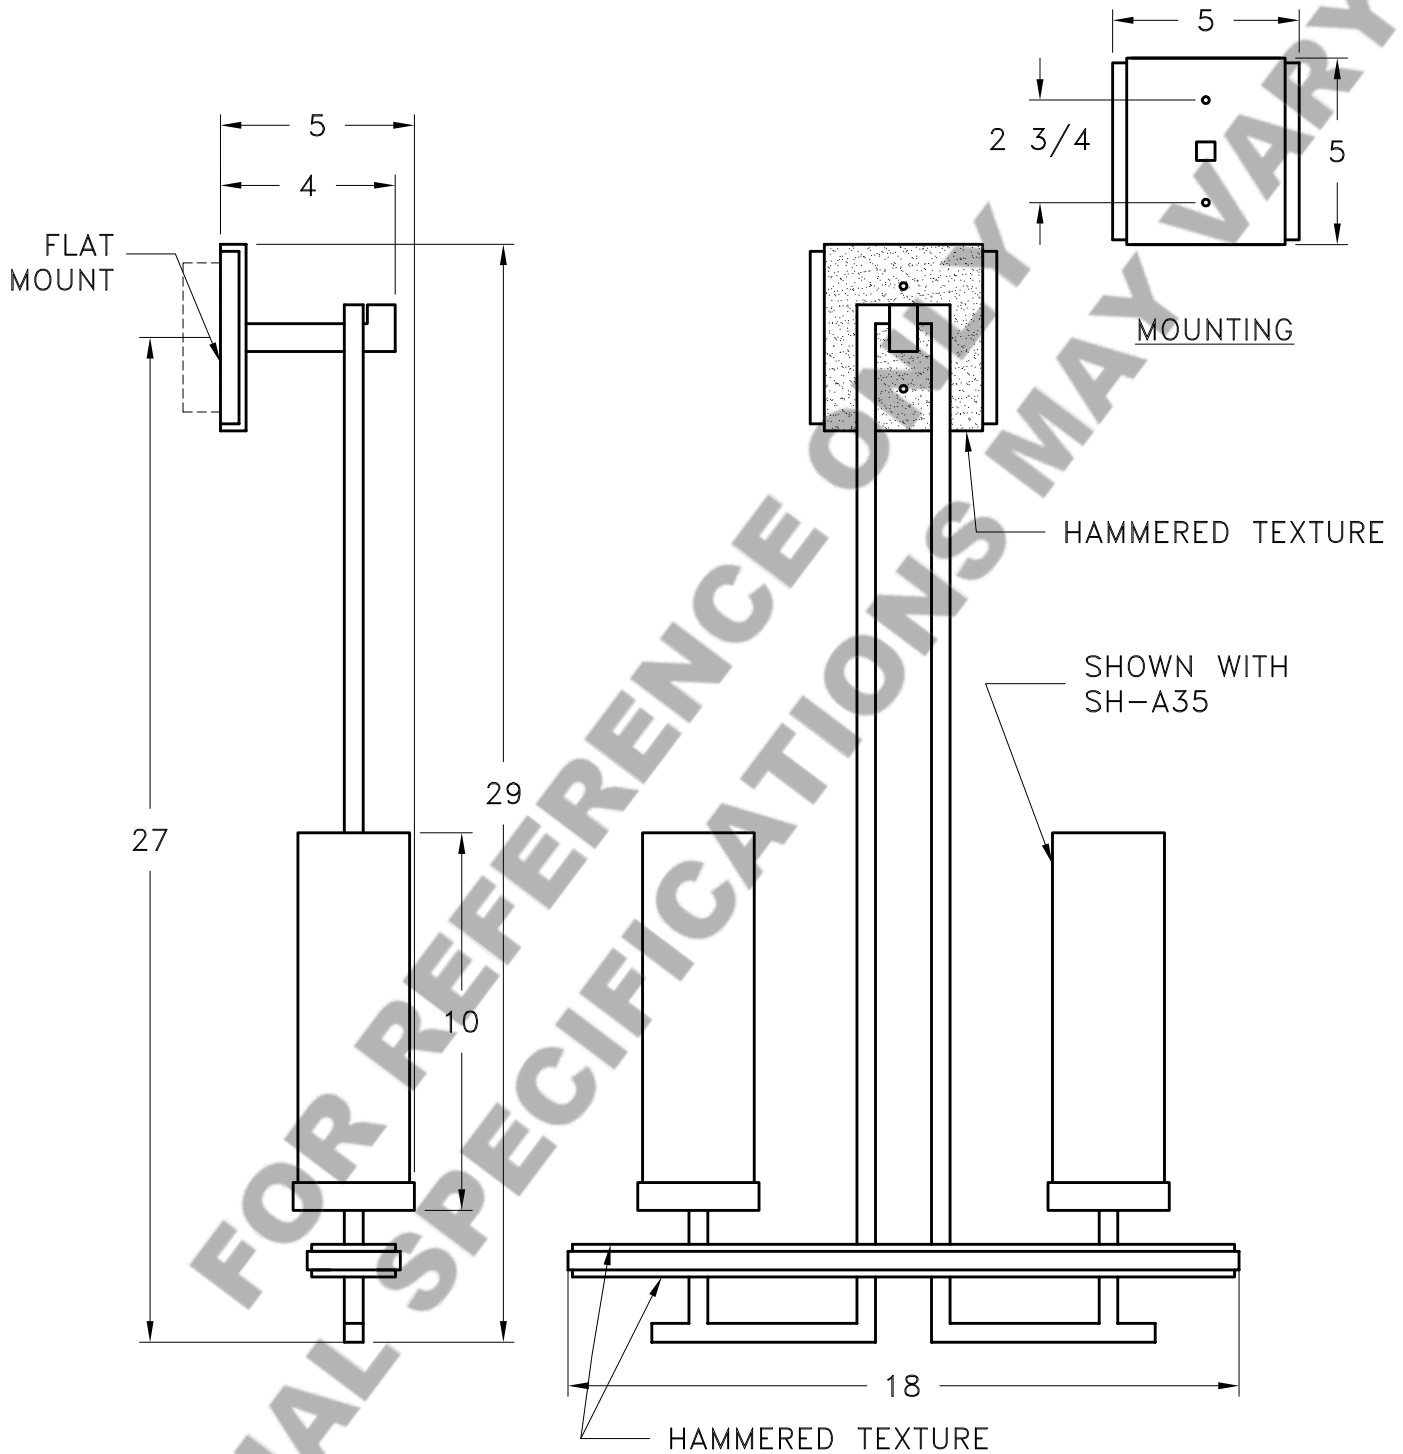

Location:

Product #: ID2068

Visit hammerton.com for product options and specifications.

Mounting Style: D	Electrical Type: INCANDESCENT	Mounting Detail 2 3/4" O.C. CAUTION HARDWARE PACKET "D" MOUNTS DIRECTLY TO J-BOX.
Approximate lbs.: 15	Bulb Qty: 2 Wattage: SEE SADE	
Finish: SEE WEB SITE FOR OPTIONS	Voltage: 120	
Top Diffuser: N/A	Socket Type: MEDIUM	
Bottom Diffuser: N/A	UL Location: DRY	
All fixtures created by Hammerton are handcrafted by artisans. Dimensions may vary up to 7/8". ©Copyright 2012. All rights in design, detail or invention of this drawing are reserved as the property of Hammerton. Any imitation or adaptation without written consent is strictly prohibited. Hammerton Inc. · 217 Wright Brothers Dr. · Salt Lake City, UT 84116 · (801) 973-8095		