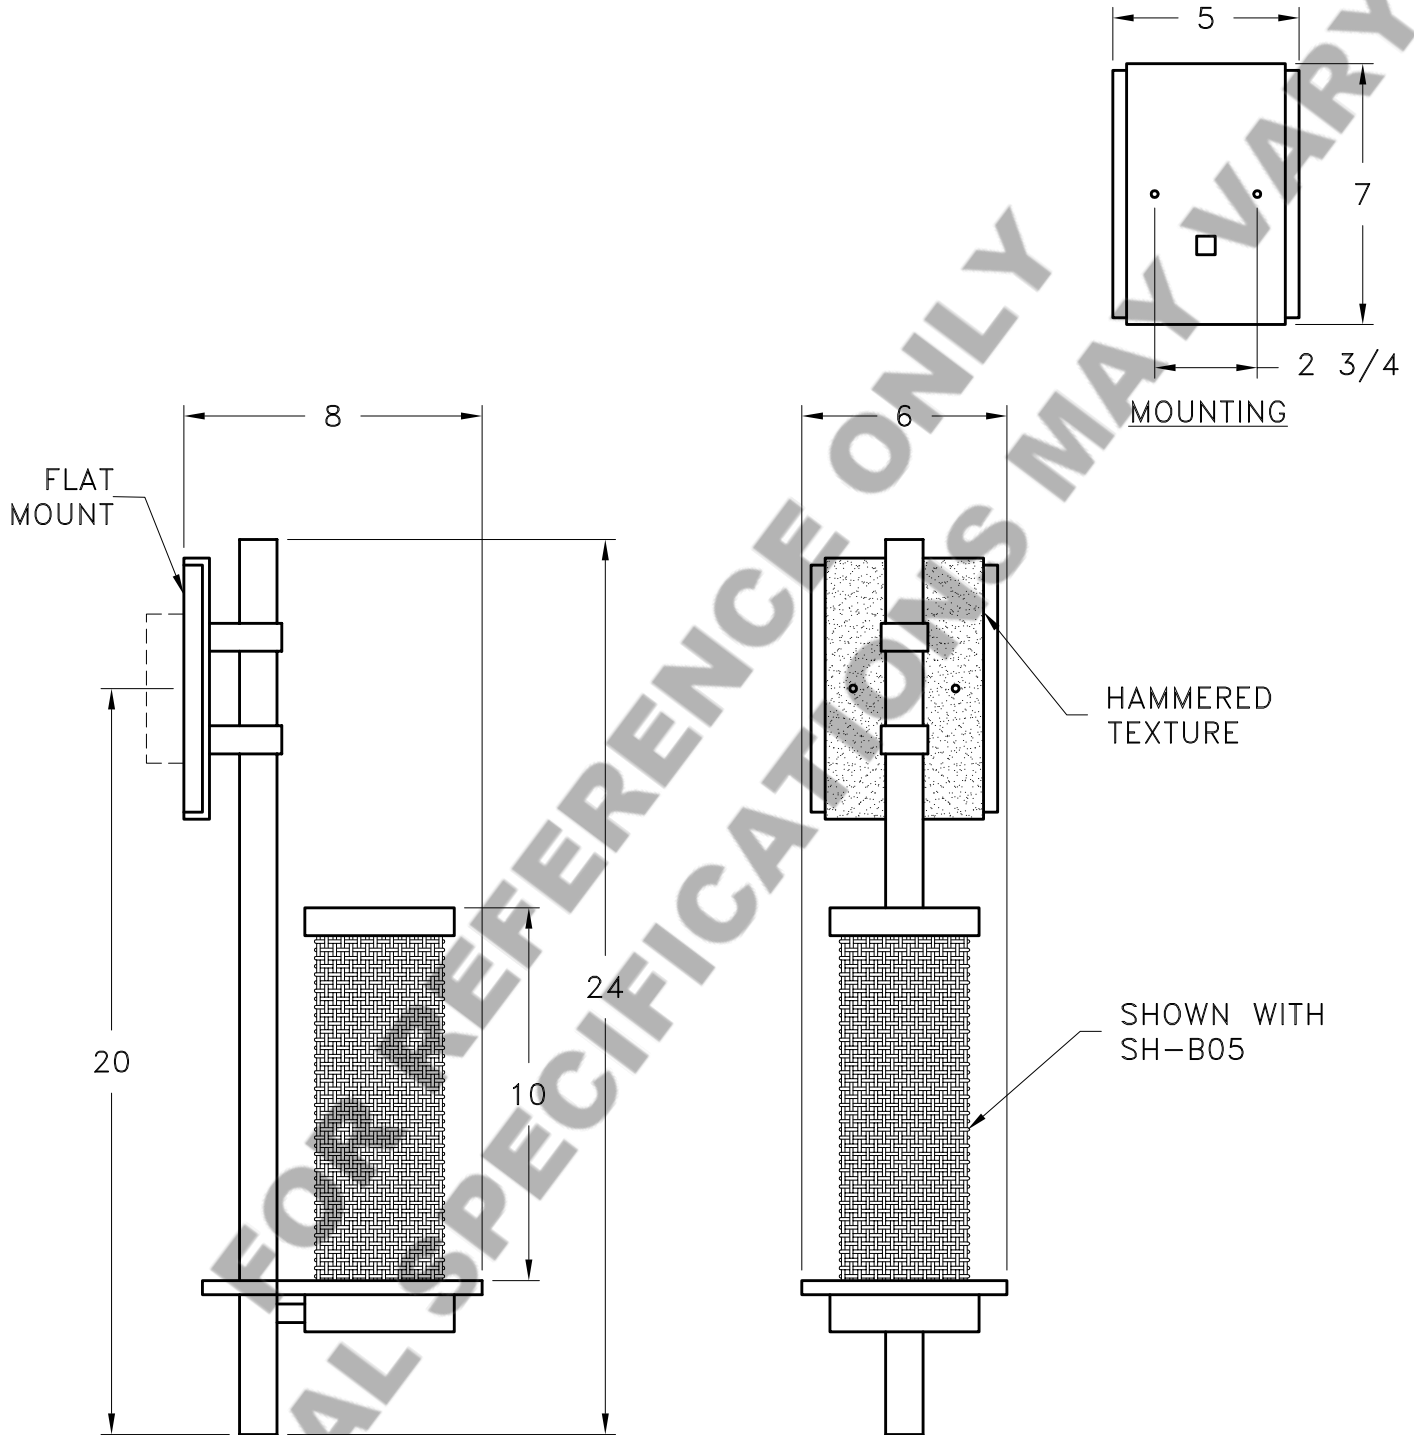

Location:

Product #: ID2074

Visit [hammerton.com](http://hammerton.com) for product options and specifications.

Mounting Style: D	Electrical Type: INCANDESCENT	Mounting Detail  2 3/4 O.C.
Approximate lbs.: 20	Bulb Qty: 1    Wattage: SEE SHADE	
Finish: SEE WEB SITE FOR OPTIONS	Voltage: 120	
Top Diffuser: OPEN	Socket Type: CANDELABRA	
Bottom Diffuser: N/A	UL Location: DRY	
All fixtures created by Hammerton are handcrafted by artisans. Dimensions may vary up to 7/8". ©Copyright 2012. All rights in design, detail or invention of this drawing are reserved as the property of Hammerton. Any imitation or adaptation without written consent is strictly prohibited. Hammerton Inc. · 217 Wright Brothers Dr. · Salt Lake City, UT 84116 · (801) 973-8095		

**CAUTION**  
 HARDWARE PACKET "D"  
 MOUNTS DIRECTLY TO  
 J-BOX.