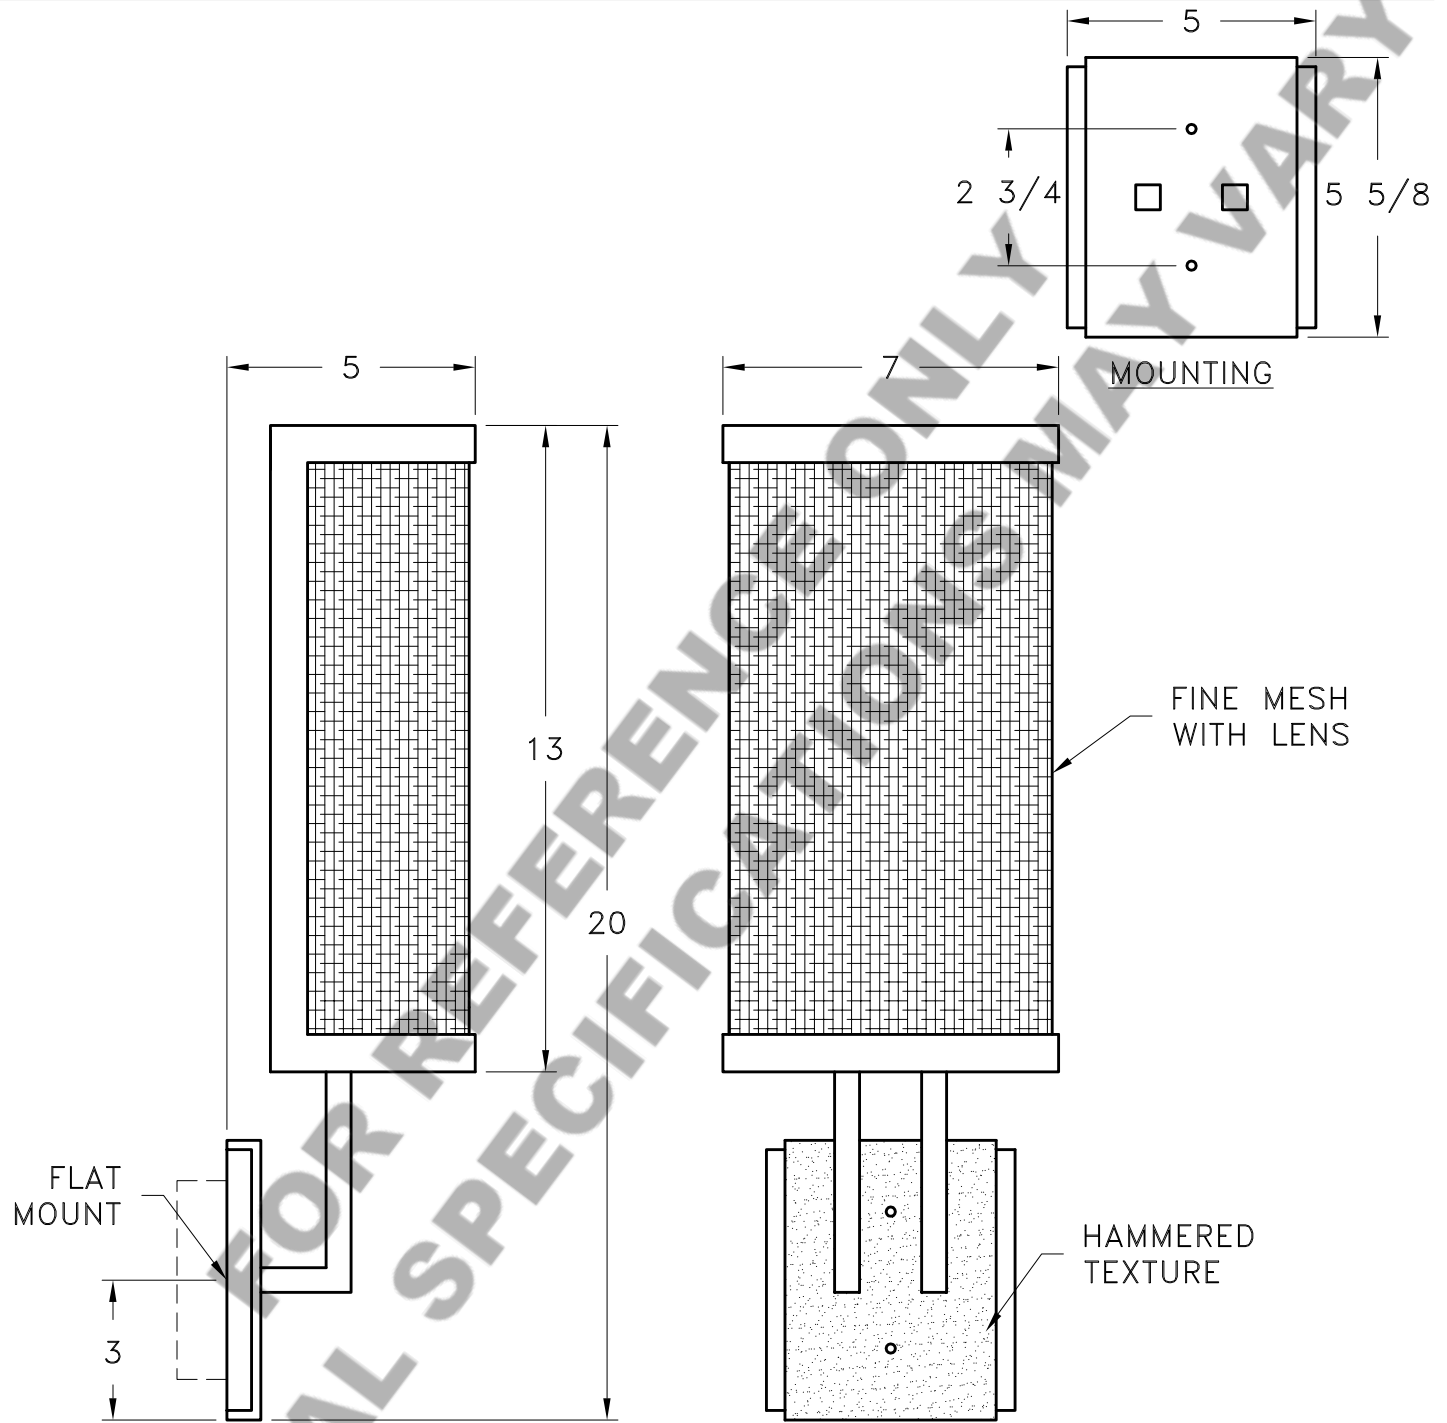

Location:

Product #: ID2075

Visit hammerton.com for product options and specifications.

Mounting Style: D	Electrical Type: INCANDESCENT	Mounting Detail 
Approximate lbs.: 10	Bulb Qty: 1 Wattage: 60	
Finish: SEE WEB SITE FOR OPTIONS	Voltage: 120	
Top Diffuser: OPEN	Socket Type: MEDIUM	
Bottom Diffuser: OPEN	UL Location: DRY	

All fixtures created by Hammerton are handcrafted by artisans. Dimensions may vary up to 7/8".

©Copyright 2013. All rights in design, detail or invention of this drawing are reserved as the property of Hammerton. Any imitation or adaptation without written consent is strictly prohibited.

CAUTION
 HARDWARE PACKET "D"
 MOUNTS DIRECTLY TO
 J-BOX.