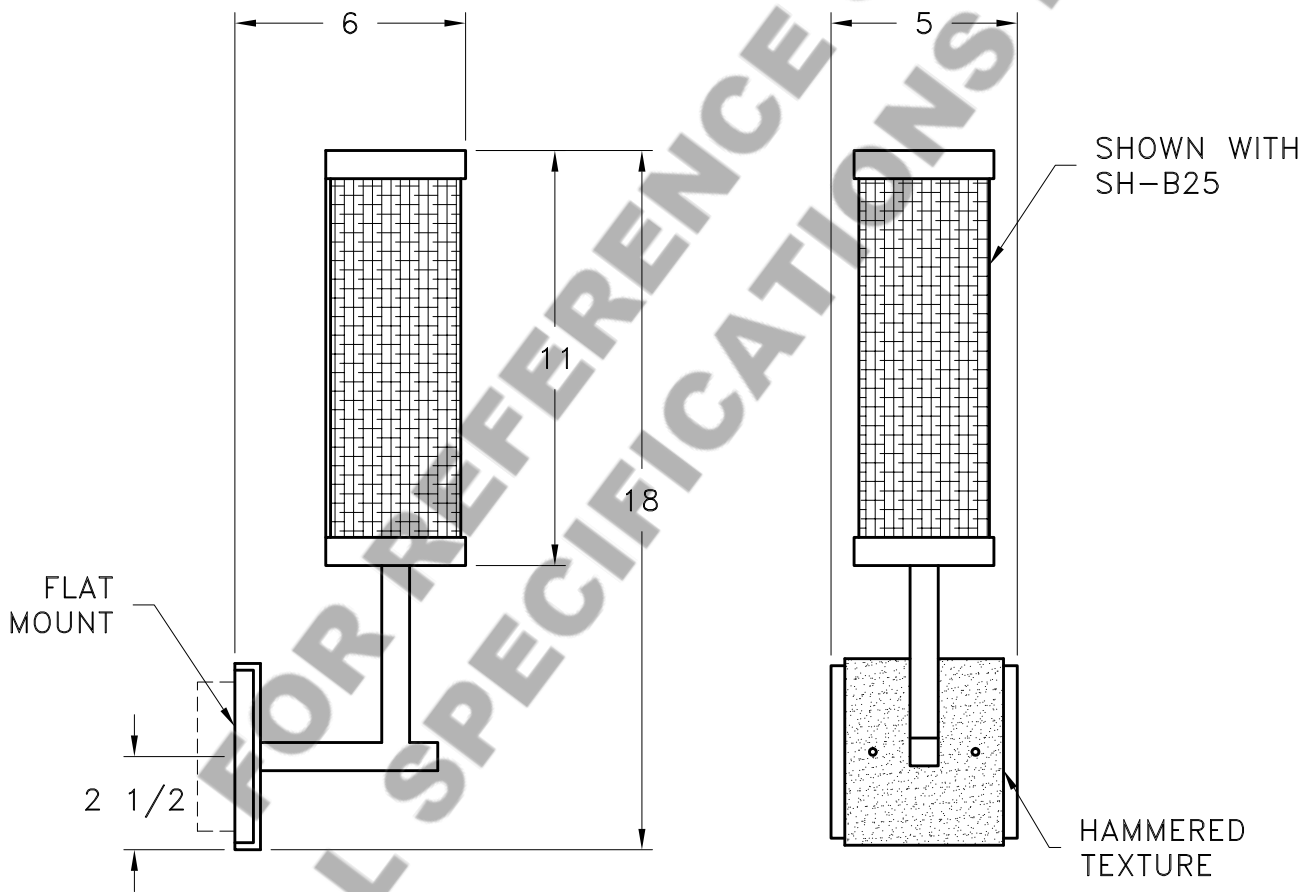

Location:

Product #: ID2078

MOUNTING

Visit [hammerton.com](http://hammerton.com) for product options and specifications.

Mounting Style: D	Electrical Type: INCANDESCENT	Mounting Detail 
Approximate lbs.: 10	Bulb Qty: 1    Wattage: SEE SHADE	
Finish: SEE WEB SITE FOR OPTIONS	Voltage: 120	
Top Diffuser: N/A	Socket Type: CANDELABRA	
Bottom Diffuser: N/A	UL Location: DRY	

All fixtures created by Hammerton are handcrafted by artisans. Dimensions may vary up to 7/8".

©Copyright 2013. All rights in design, detail or invention of this drawing are reserved as the property of Hammerton. Any imitation or adaptation without written consent is strictly prohibited.