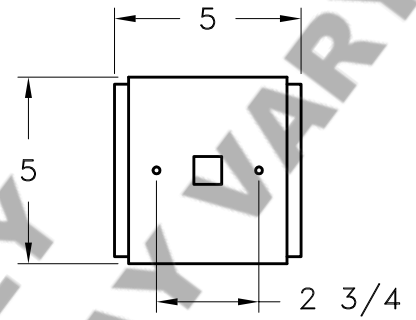

Location:

Product #: ID2078

MOUNTING

Visit [hammerton.com](http://hammerton.com) for product options and specifications.

Mounting Style: D	Electrical Type: INCANDESCENT	Mounting Detail 
Approximate lbs.: 10	Bulb Qty: 1    Wattage: SEE SHADE	
Finish: SEE WEB SITE FOR OPTIONS	Voltage: 120	
Top Diffuser: N/A	Socket Type: CANDELABRA	
Bottom Diffuser: N/A	UL Location: DRY	

All fixtures created by Hammerton are handcrafted by artisans. Dimensions may vary up to 7/8".

©Copyright 2013. All rights in design, detail or invention of this drawing are reserved as the property of Hammerton. Any imitation or adaptation without written consent is strictly prohibited.