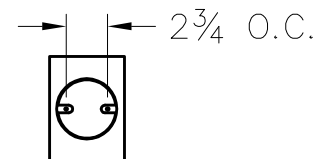

Location:

Product #: ID2096

Visit hammerton.com for product options and specifications.

Mounting Style: D	Electrical Type: INCANDESCENT
Approximate lbs.:	Bulb Qty: 2 Wattage: 40
Finish: SEE WEB SITE FOR OPTIONS	Voltage: 120
Top Diffuser: OPEN	Socket Type: CANDELABRA
Bottom Diffuser: OPEN	UL Location: DRY

Mounting Detail

CAUTION
HARDWARE PACKET "D"
MOUNTS DIRECTLY TO
J-BOX.

All fixtures created by Hammerton are handcrafted by artisans. Dimensions may vary up to 1/8".

©Copyright 2013. All rights in design, detail or invention of this drawing are reserved as the property of Hammerton. Any imitation or adaptation without written consent is strictly prohibited.