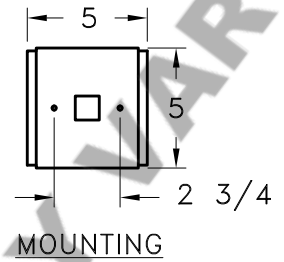

Location:

Product #: ID2096

Visit hammerton.com for product options and specifications.

Mounting Style: D	Electrical Type: INCANDESCENT
Approximate lbs.:	Bulb Qty: 2 Wattage: 40
Finish: SEE WEB SITE FOR OPTIONS	Voltage: 120
Top Diffuser: OPEN	Socket Type: CANDELABRA
Bottom Diffuser: OPEN	UL Location: DRY

Mounting Detail

CAUTION
HARDWARE PACKET "D"
MOUNTS DIRECTLY TO
J-BOX.

All fixtures created by Hammerton are handcrafted by artisans. Dimensions may vary up to 1/8".

©Copyright 2013. All rights in design, detail or invention of this drawing are reserved as the property of Hammerton. Any imitation or adaptation without written consent is strictly prohibited.