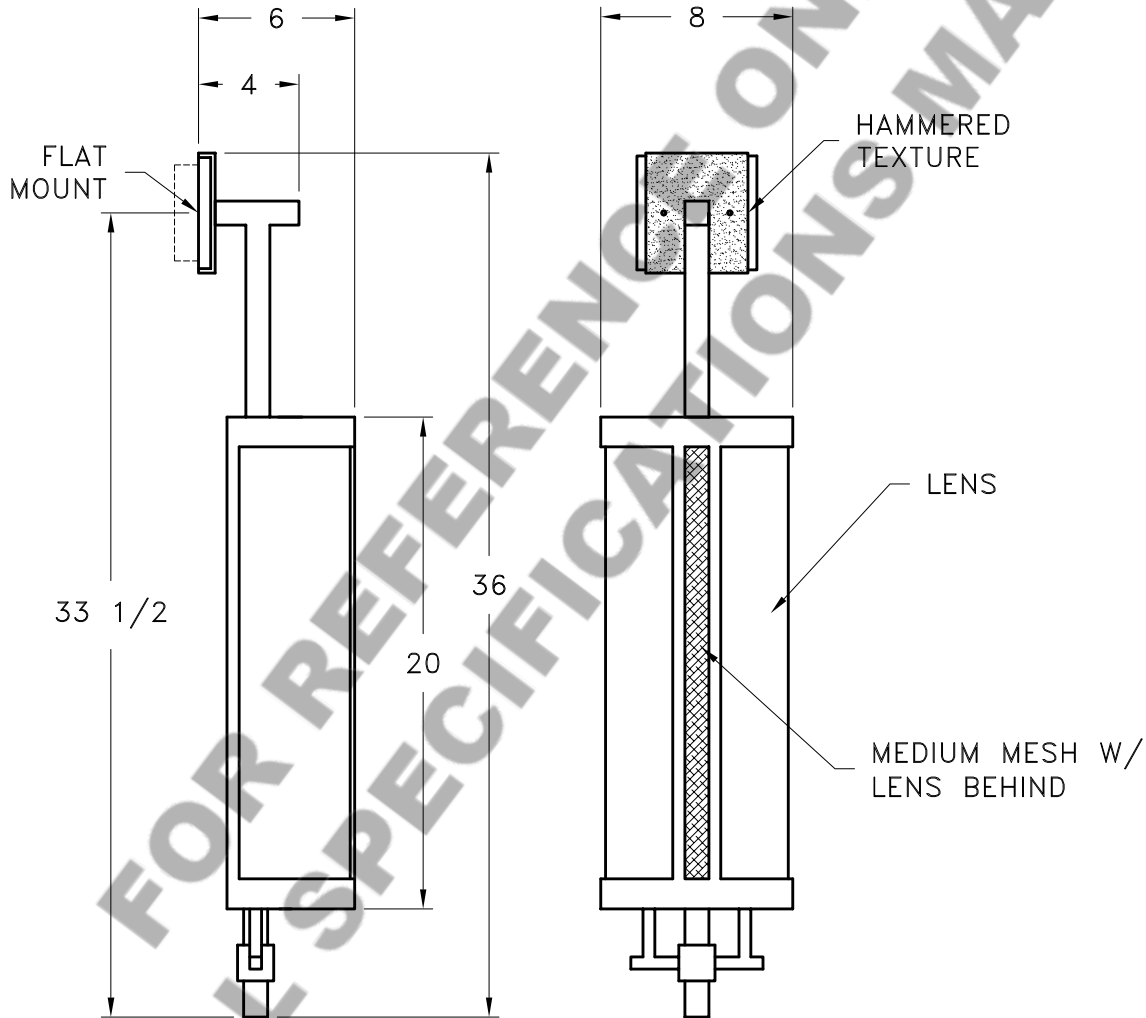

Location:

Product #: ID2096

Visit hammerton.com for product options and specifications.

Mounting Style: D	Electrical Type: INCANDESCENT
Approximate lbs.:	Bulb Qty: 2 Wattage: 40
Finish: SEE WEB SITE FOR OPTIONS	Voltage: 120
Top Diffuser: OPEN	Socket Type: CANDELABRA
Bottom Diffuser: OPEN	UL Location: DRY

Mounting Detail

CAUTION
HARDWARE PACKET "D"
MOUNTS DIRECTLY TO
J-BOX.

All fixtures created by Hammerton are handcrafted by artisans. Dimensions may vary up to 1/8".

©Copyright 2013. All rights in design, detail or invention of this drawing are reserved as the property of Hammerton. Any imitation or adaptation without written consent is strictly prohibited.