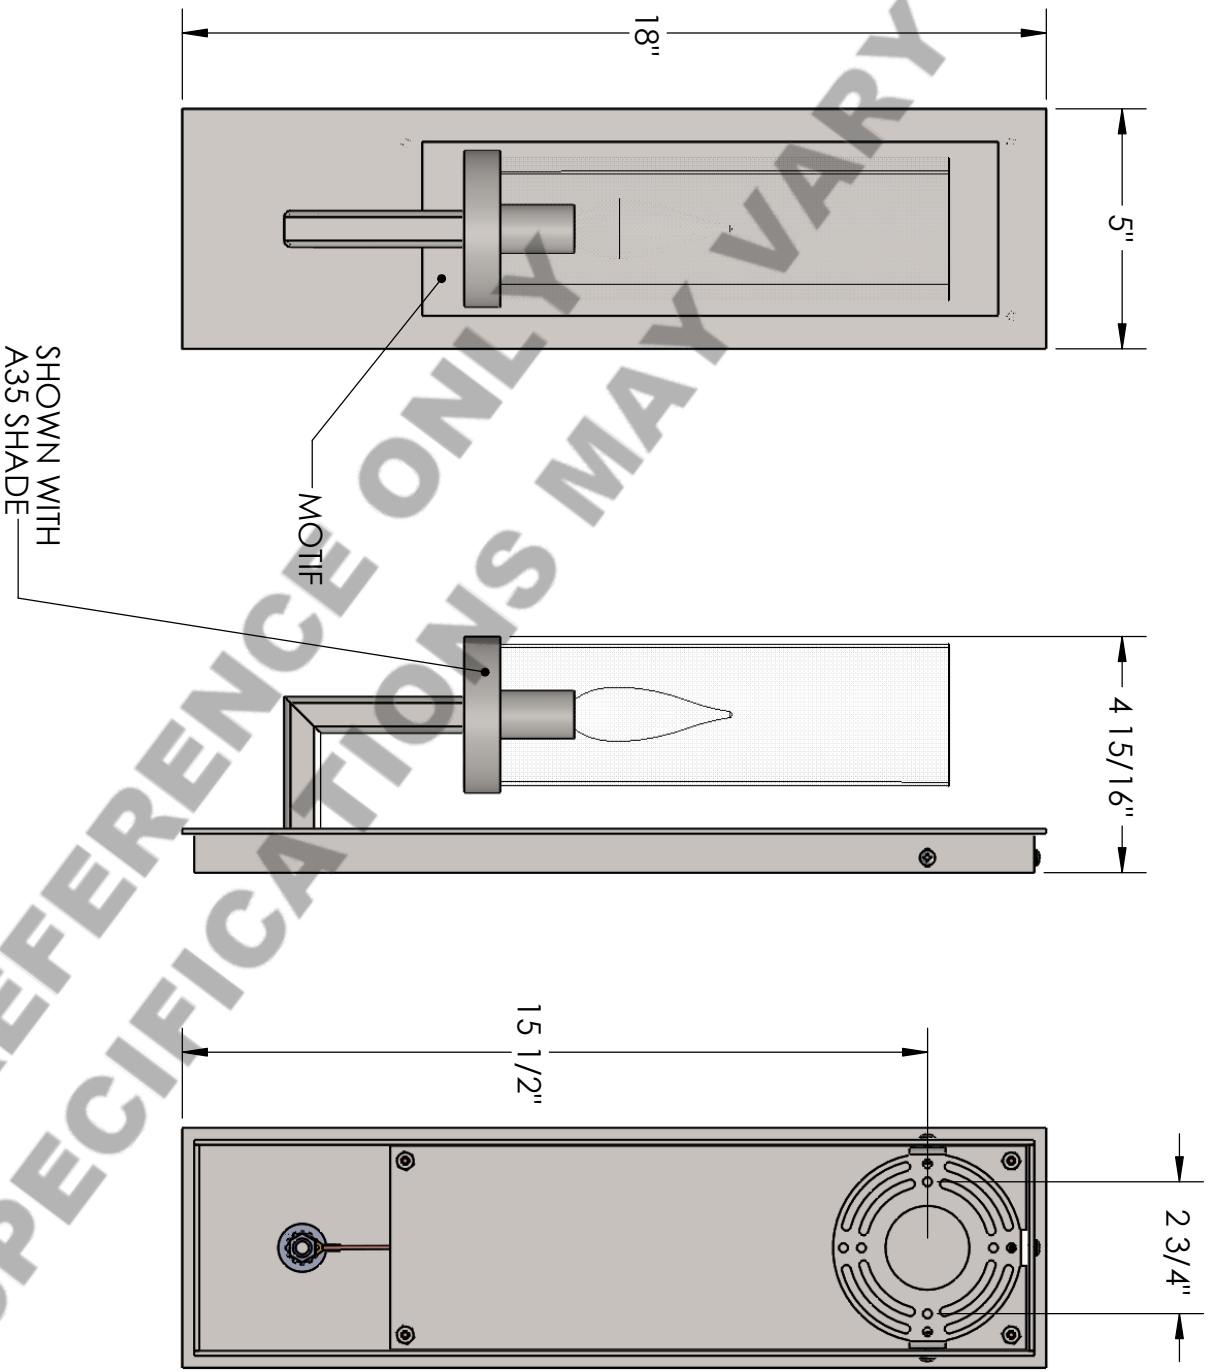

HAMMERTON

SPECIFICATION DRAWING

Approved By:

Product #: ID2155-L

Date:9/13/2016

Mounting Style: FLAT	Electrical Type: INCANDESCENT
Approximate lbs.: 8	Bulb Qty: 1 Wattage: 60
Finish:SEE WEBSITE FOR OPTIONS	Voltage:120
Top Diffuser: OPEN	Socket Type:SMALL
Bottom Diffuser:N/A	UL Location: DRY

All fixtures created by Hammerton are handcrafted by artisans—dimensions may vary.

© Copyright 2015. All rights in design, detail or invention of this drawing are reserved as the property of Hammerton. Any imitation or adaptation without written consent is strictly prohibited.