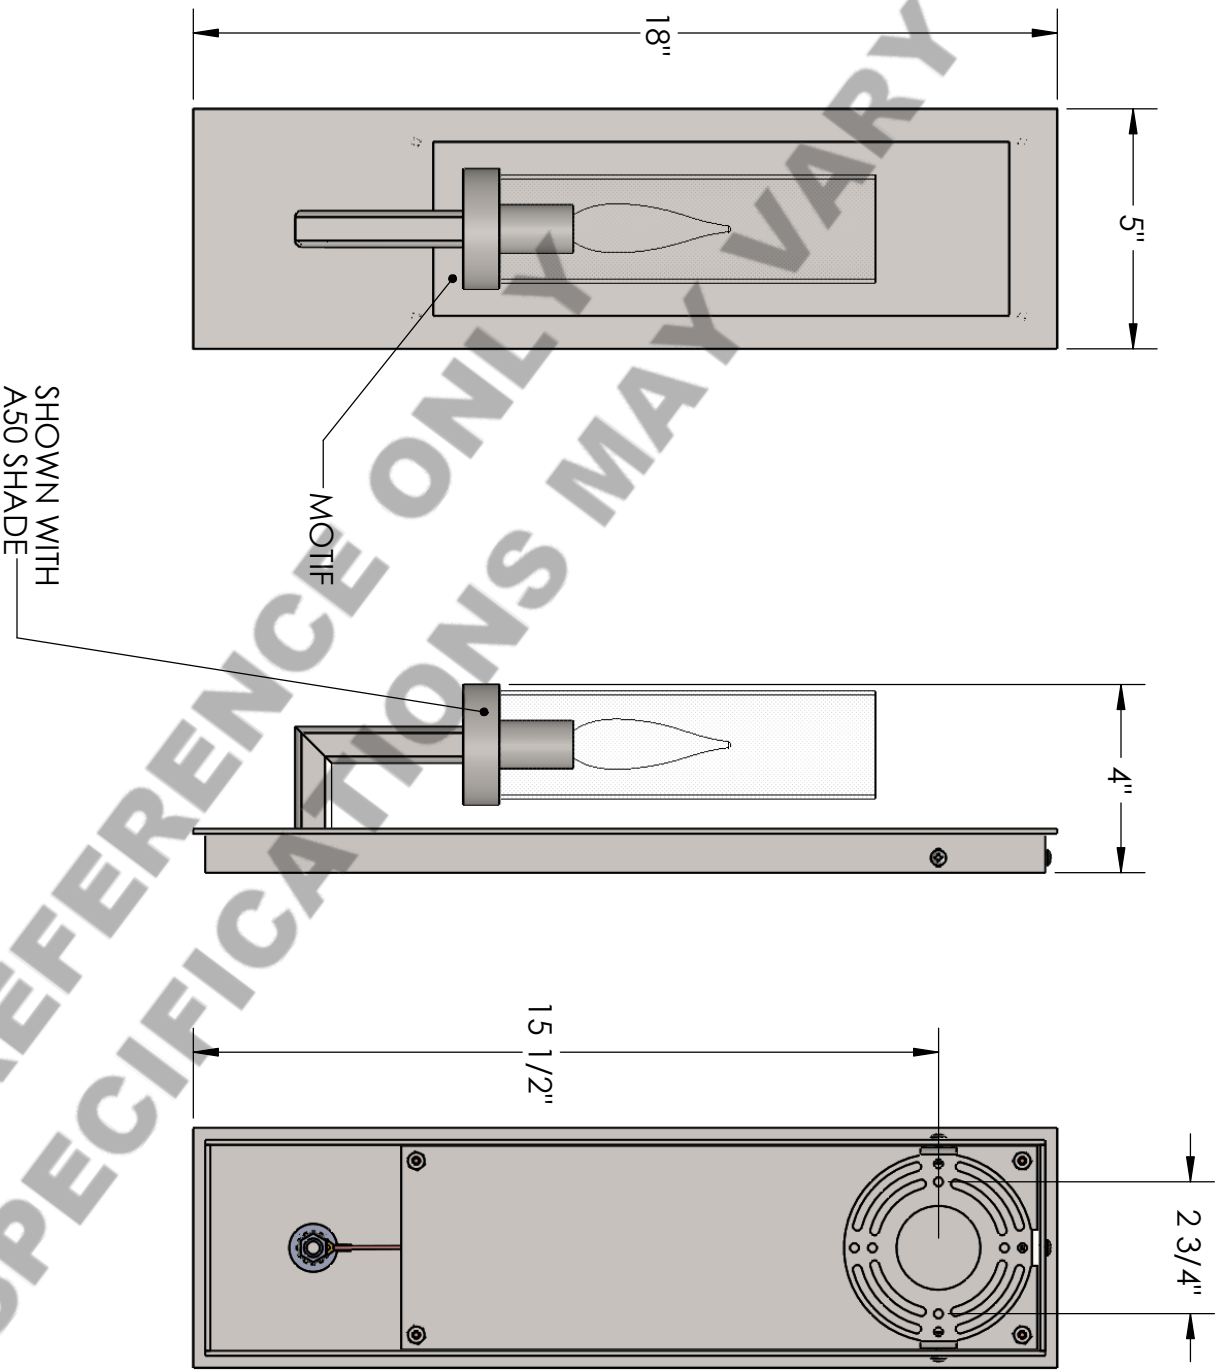

HAMMERTON

SPECIFICATION DRAWING

Approved By:

Product #: ID2155-S

Date:9/13/2016

Mounting Style: FLAT	Electrical Type: INCANDESCENT
Approximate lbs.: 8	Bulb Qty: 1 Wattage: 60
Finish:SEE WEBSITE FOR OPTIONS	Voltage:120
Top Diffuser: OPEN	Socket Type:SMALL
Bottom Diffuser:N/A	UL Location: DRY

All fixtures created by Hammerton are handcrafted by artisans—dimensions may vary.

© Copyright 2015. All rights in design, detail or invention of this drawing are reserved as the property of Hammerton. Any imitation or adaptation without written consent is strictly prohibited.