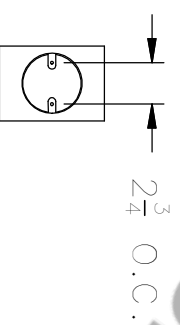

Mounting Style: FLAT	Electrical Type: INCANDESCENT
Approximate lbs.: 8	Bulb Qty: 1 Wattage: 60
Finish:SEE WEBSITE FOR OPTIONS	Voltage:120
Top Diffuser: OPEN	Socket Type:SMALL
Bottom Diffuser:N/A	UL Location: DRY

All fixtures created by Hammerton are handcrafted by artisans—dimensions may vary.

© Copyright 2015. All rights in design, detail or invention of this drawing are reserved as the property of Hammerton. Any imitation or adaptation without written consent is strictly prohibited.

Hammerton Inc. • 217 Wright Brothers Dr. Salt Lake City, UT 84116 (801) 973-8095

Mounting Detail