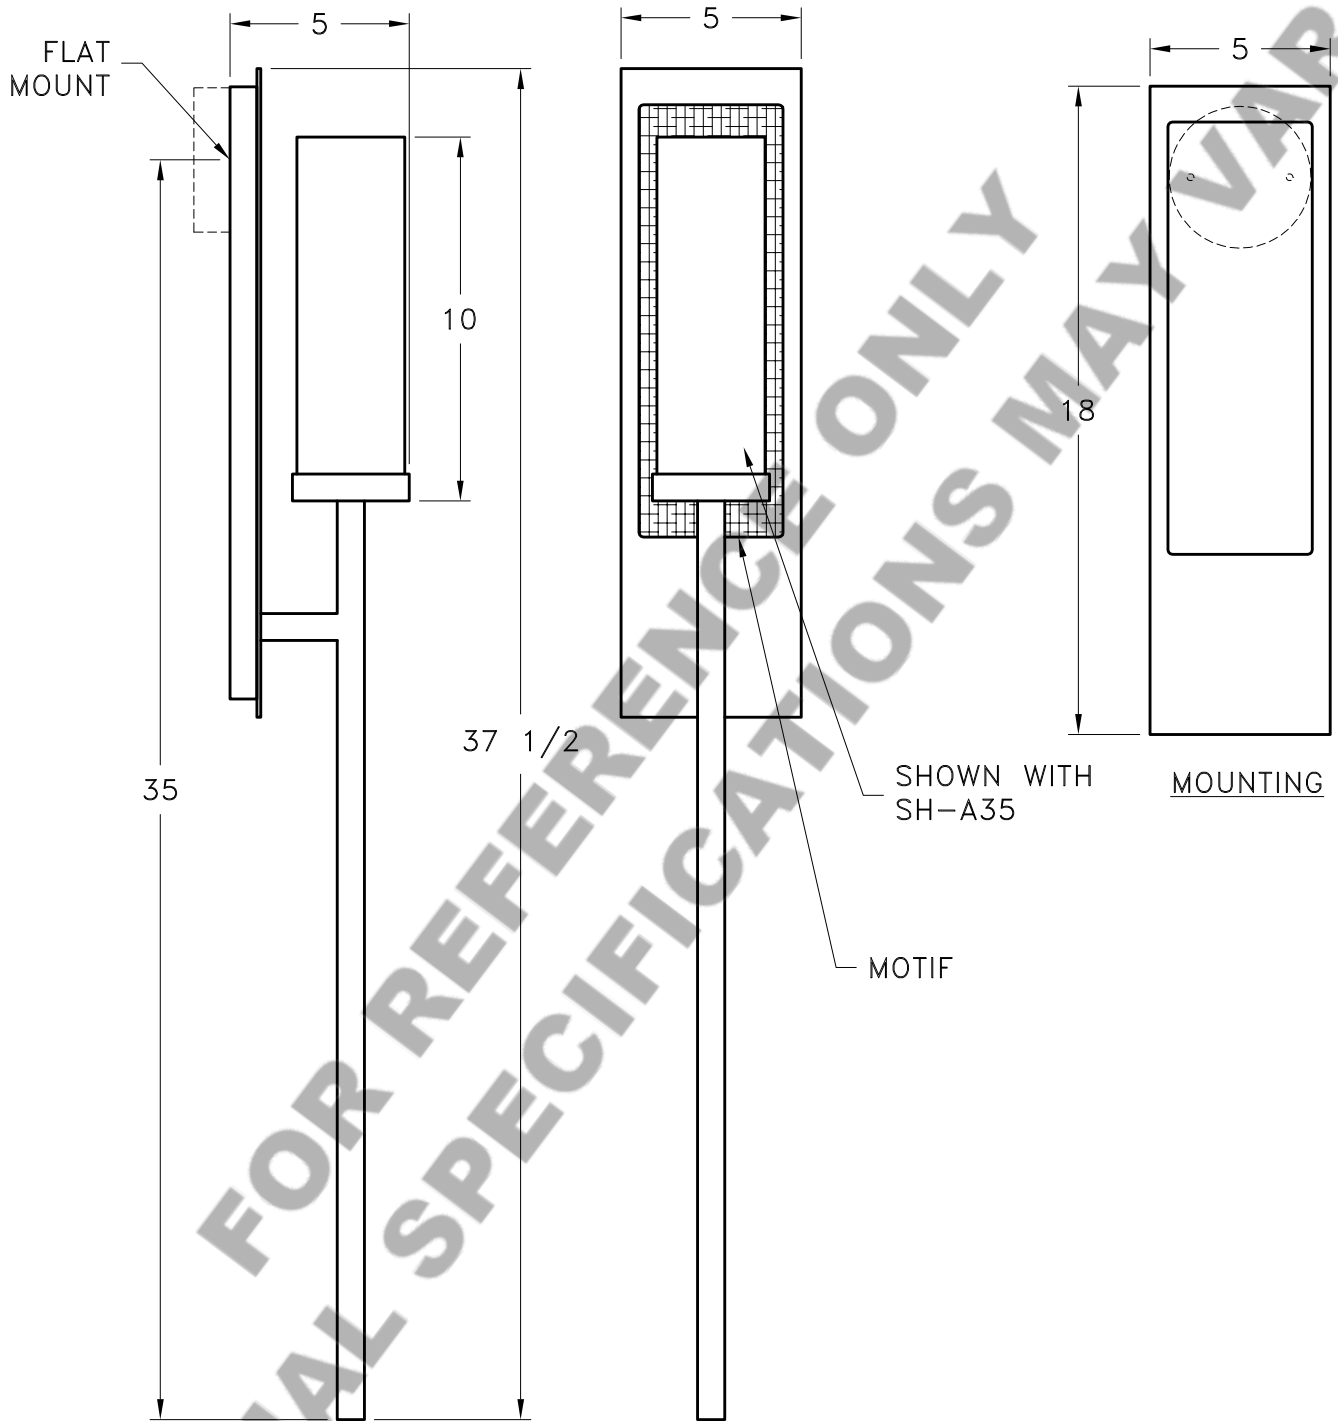

Location:

Product #: ID2156-L

Visit hammerton.com for product options and specifications.

Mounting Style: D	Electrical Type: INCANDESCENT
Approximate lbs.: 8	Bulb Qty: 1 Wattage: SEE SHADE
Finish: SEE WEB SITE FOR OPTIONS	Voltage: 120
Top Diffuser: N/A	Socket Type: CANDELABRA
Bottom Diffuser: N/A	UL Location: DRY

Mounting Detail

CAUTION
HARDWARE PACKET "D"
MOUNTS DIRECTLY TO
J-BOX.

All fixtures created by Hammerton are handcrafted by artisans. Dimensions may vary up to 1/8".

©Copyright 2013. All rights in design, detail or invention of this drawing are reserved as the property of Hammerton. Any imitation or adaptation without written consent is strictly prohibited.