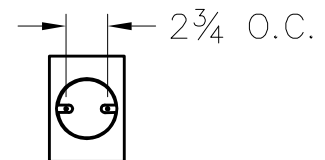

Location:

Product #: ID2156-L

Visit hammerton.com for product options and specifications.

Mounting Style: D	Electrical Type: INCANDESCENT
Approximate lbs.: 8	Bulb Qty: 1 Wattage: SEE SHADE
Finish: SEE WEB SITE FOR OPTIONS	Voltage: 120
Top Diffuser: N/A	Socket Type: CANDELABRA
Bottom Diffuser: N/A	UL Location: DRY

Mounting Detail

CAUTION
HARDWARE PACKET "D"
MOUNTS DIRECTLY TO
J-BOX.

All fixtures created by Hammerton are handcrafted by artisans. Dimensions may vary up to 1/8".

©Copyright 2013. All rights in design, detail or invention of this drawing are reserved as the property of Hammerton. Any imitation or adaptation without written consent is strictly prohibited.