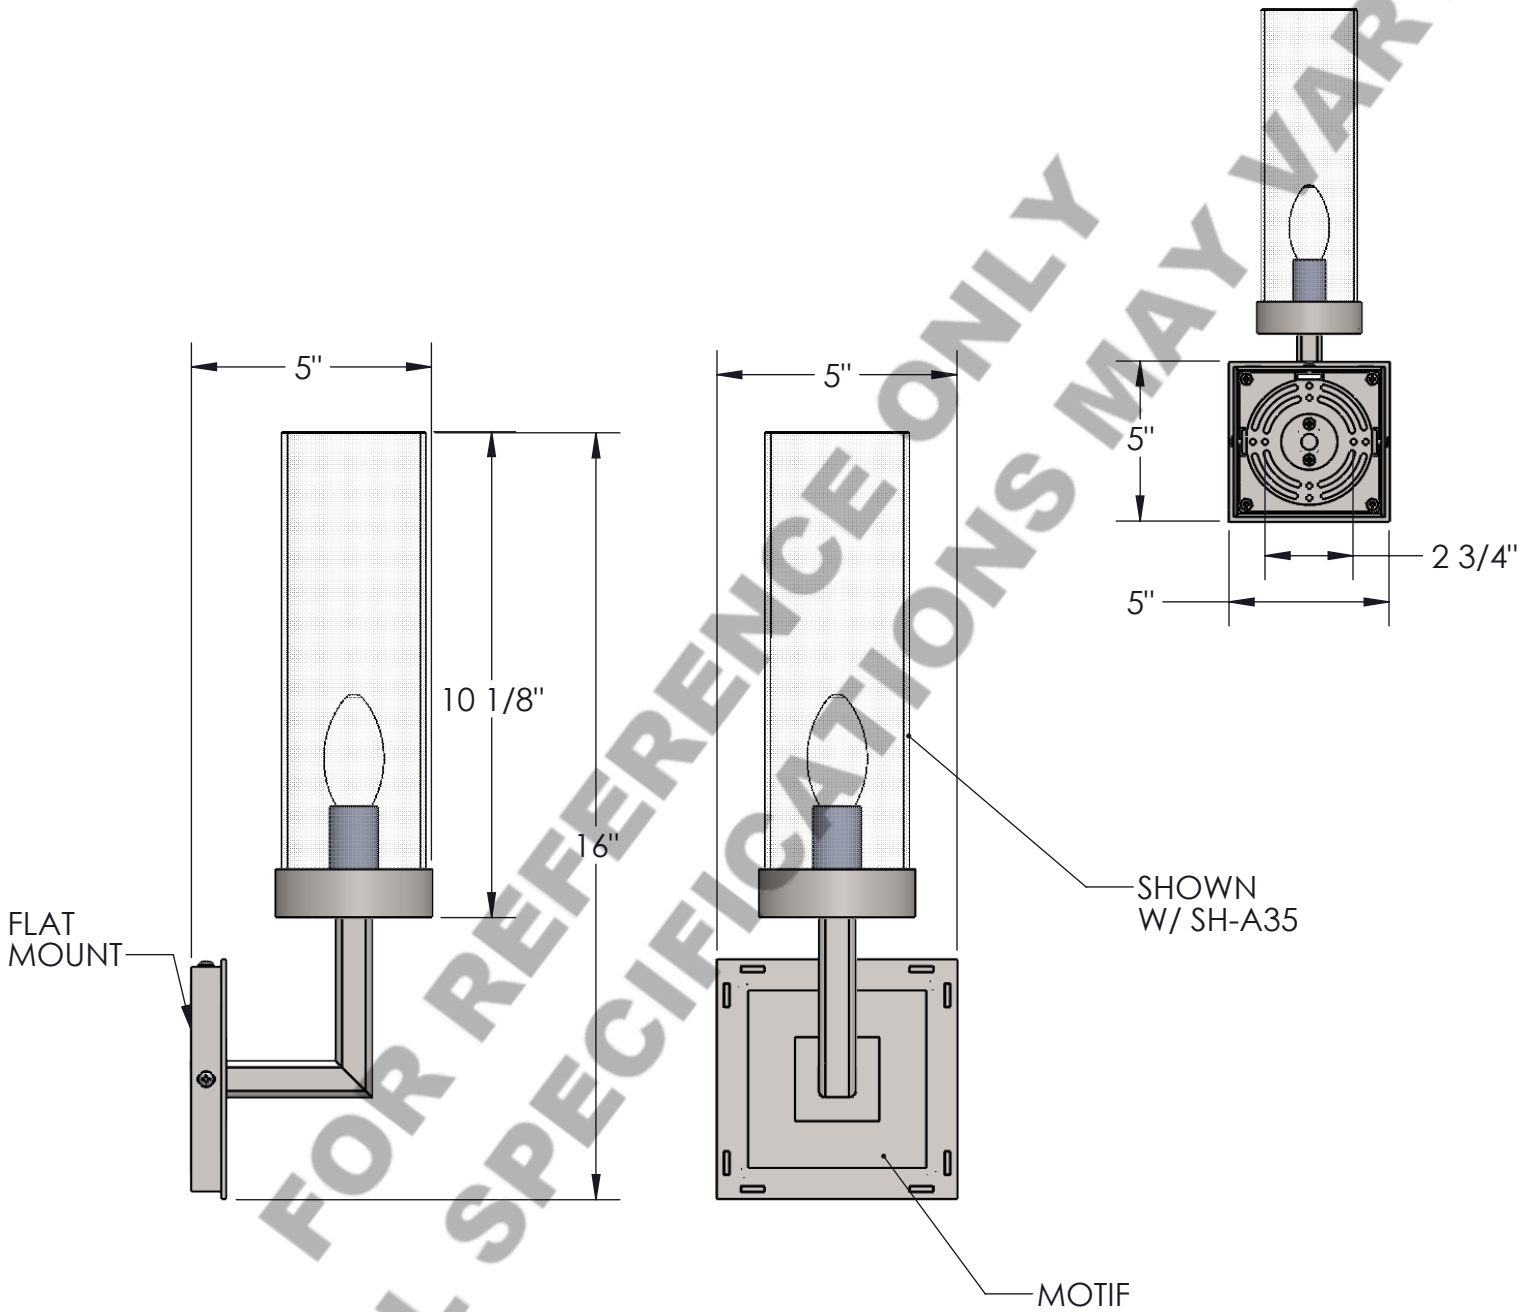

Approved By:

Product #: ID2158-L NEW SPEC

Date: 1/27/2017

Mounting Style: FLAT	Electrical Type: INCANDESCENT
Approximate lbs.: 5	Bulb Qty: 1    Wattage: 60
Finish: SEE TRAVELER	Voltage: 120
Top Diffuser: OPEN	Socket Type: E12
Bottom Diffuser: N/A	UL Location: DRY