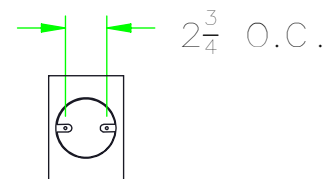

Mounting Style: FLAT	Electrical Type: INCANDESCENT
Approximate lbs.: 5	Bulb Qty: 1 Wattage: 60
Finish: SEE TRAVELER	Voltage: 120
Top Diffuser: OPEN	Socket Type: E12
Bottom Diffuser: N/A	UL Location: DRY

All fixtures created by Hammerton are handcrafted by artisans—dimensions may vary.

© Copyright 2021. All rights in design, detail or invention of this drawing are reserved as the property of Hammerton. Any imitation or adaptation without written consent is strictly prohibited.

Hammerton Inc. • 217 Wright Brothers Dr. • Salt Lake City, UT 84146 • (801) 973-8095

Mounting Detail